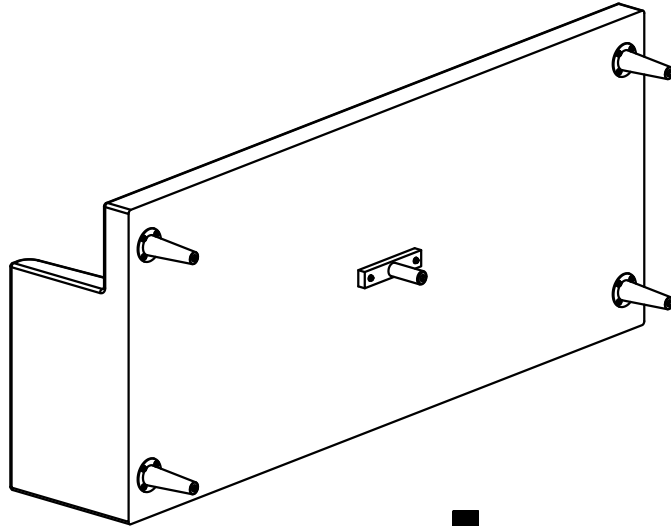

Step 2

Note: Leveler on bottom of leg can be adjusted if floor is uneven.