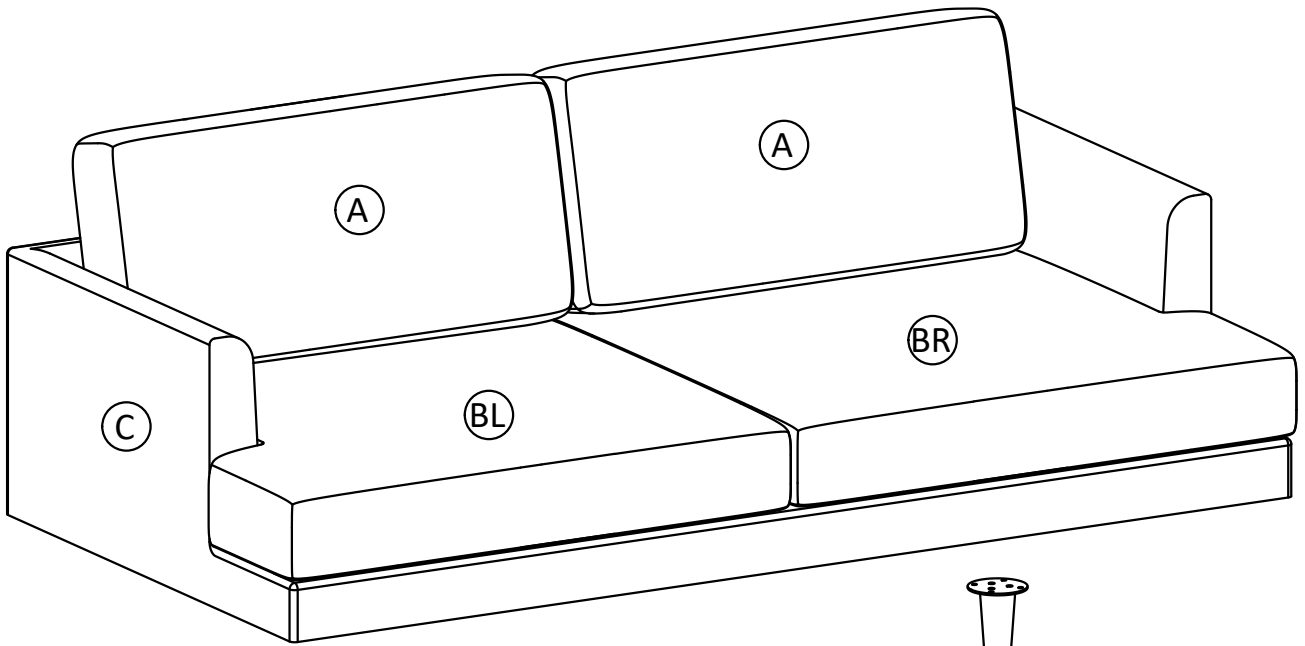

LOCK WASHER
Ø10 / Ø6 X 2 mm
QTY 18

4

WASHER
Ø16 / Ø6 X 1 mm
QTY 18

5

ALLEN KEY
QTY 1

Step 1

1. Attach Legs (D) to Sofa Seat (C) using Bolts (1), Lock Washers (3) and Washers (4) through guide holes.
2. Attach Bottom Support Leg (E) to Sofa Seat (C) using Bolts (2), Lock Washers (3) and Washers (4) through guide holes.
3. Use Allen Key (5) to tighten Bolts. Do not over-tighten.