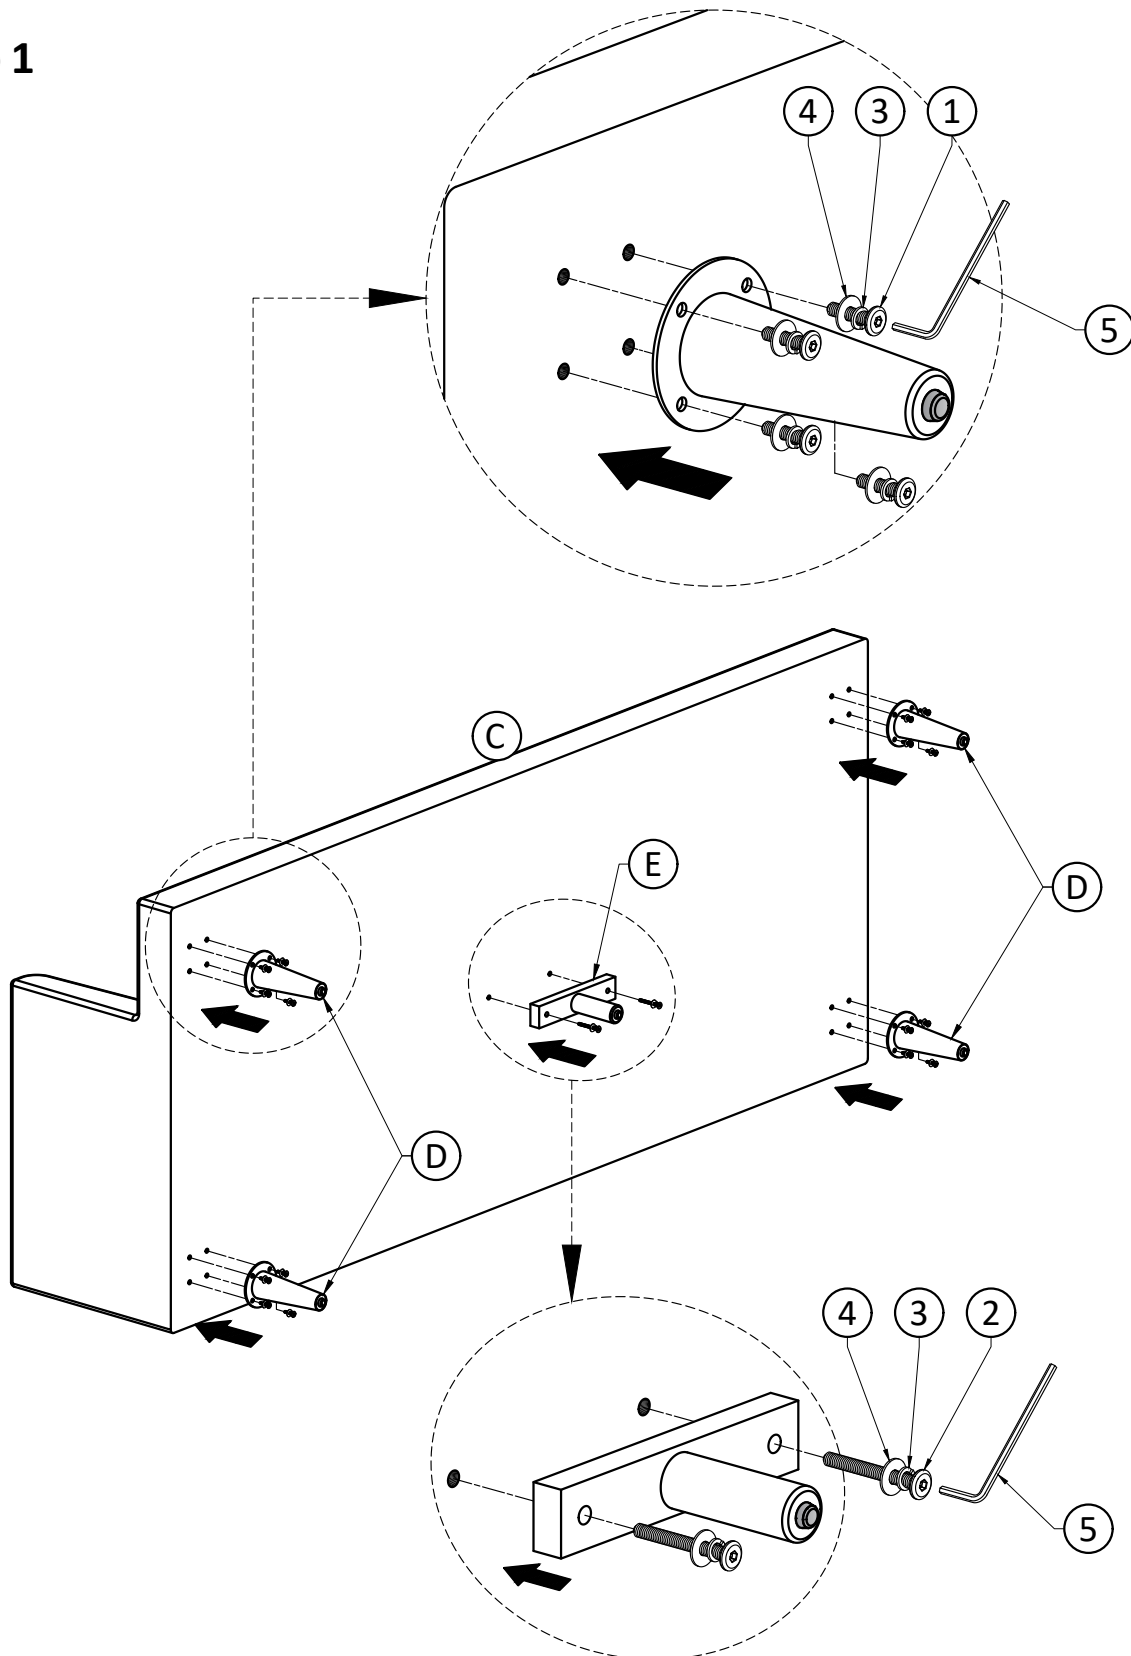

LOCK WASHER
Ø10 / Ø6 X 2 mm
QTY 18

4

WASHER
Ø16 / Ø6 X 1 mm
QTY 18

5

ALLEN KEY
QTY 1

Step 1

1. Attach Legs (D) to Sofa Seat (C) using Bolts (1), Lock Washers (3) and Washers (4) through guide holes.
2. Attach Bottom Support Leg (E) to Sofa Seat (C) using Bolts (2), Lock Washers (3) and Washers (4) through guide holes.
3. Use Allen Key (5) to tighten Bolts. Do not over-tighten.

Step 2

Note: Leveler on bottom of leg can be adjusted if floor is uneven.