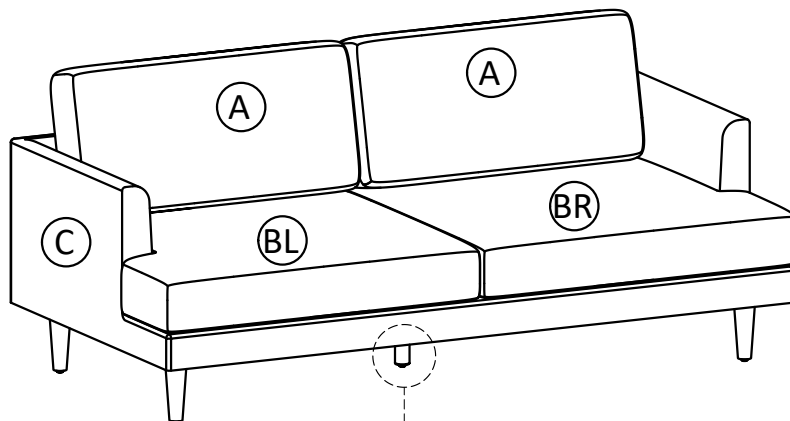

LOCK WASHER
Ø10 / Ø6 X 2 mm
QTY 18

4

WASHER
Ø16 / Ø6 X 1 mm
QTY 18

5

ALLEN KEY
QTY 1

Step 1

1. Attach Legs (D) to Sofa Seat (C) using Bolts (1), Lock Washers (3) and Washers (4) through guide holes.
2. Attach Bottom Support Leg (E) to Sofa Seat (C) using Bolts (2), Lock Washers (3) and Washers (4) through guide holes.
3. Use Allen Key (5) to tighten Bolts. Do not over-tighten.

Step 2

Note: Leveler on bottom of leg can be adjusted if floor is uneven.