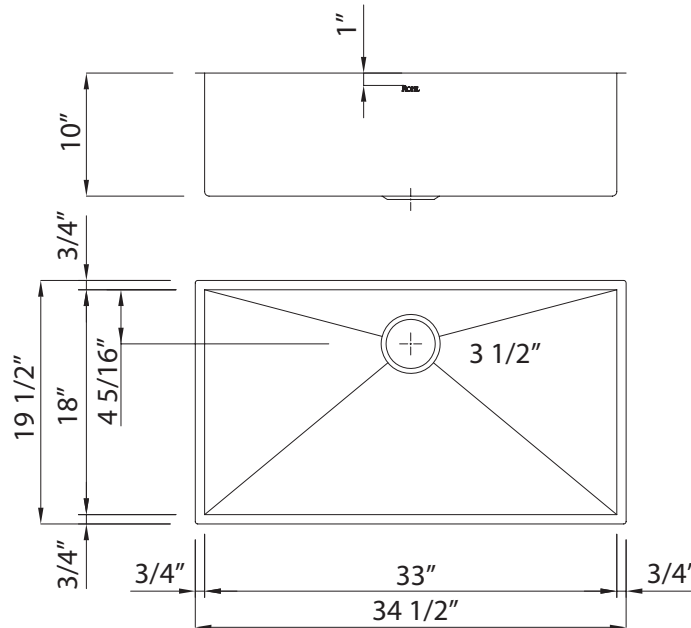

For warranty or additional information, contact:

U.S.A.
houseofrohl.com/support
1-800-777-9762

QUEBEC / MARITIMES / WESTERN CANADA
QUÉBEC / MARITIMOS / OUEST CANADIEN
QUEBEC / MARITIMOS / CANADA OCCIDENTAL
houseofrohl.ca/support
1-866-473-8442

ONTARIO
houseofrohl.ca/support
1-800-287-5354