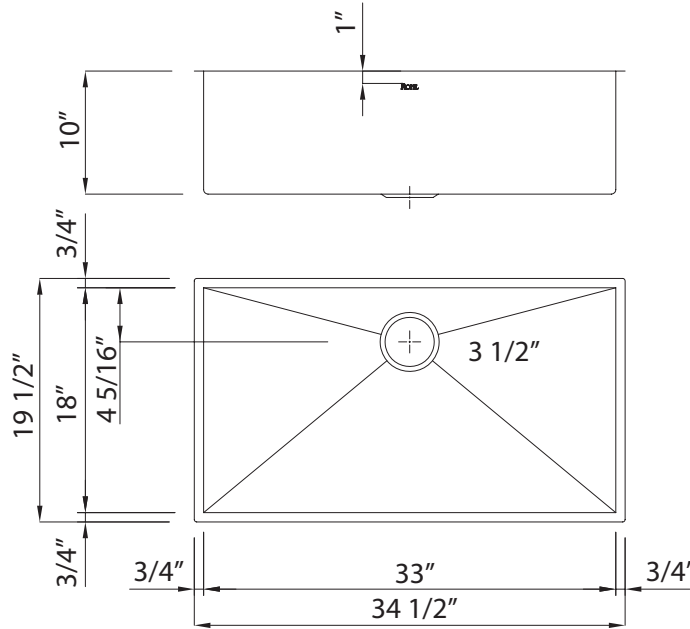

For warranty or additional information, contact:

U.S.A.
houseofrohl.com/support
1-800-777-9762

QUEBEC / MARITIMES / WESTERN CANADA
QUÉBEC / MARITIMES / OUEST CANADIEN
QUEBEC / MARITIMOS / CANADA OCCIDENTAL
houseofrohl.ca/support
1-866-473-8442

ONTARIO
houseofrohl.ca/support
1-800-287-5354