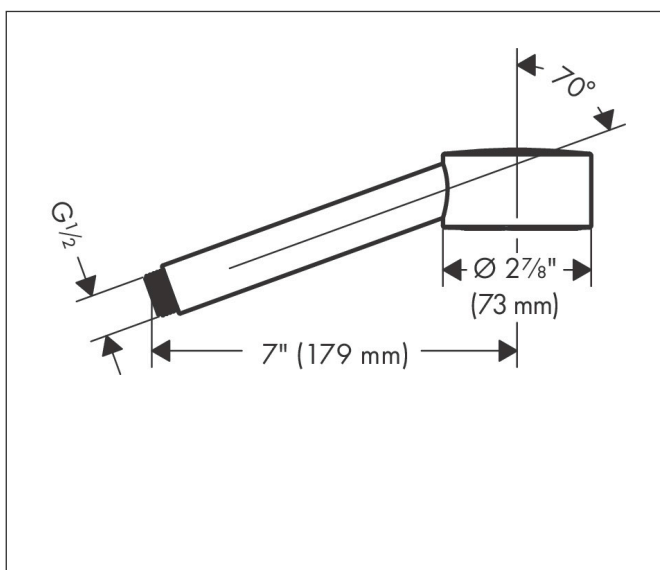

Drawing

Features

- Spray modes: PowderRain
- Flow: 1.75 GPM (6.6 L/Min)

Technology

Spray Types