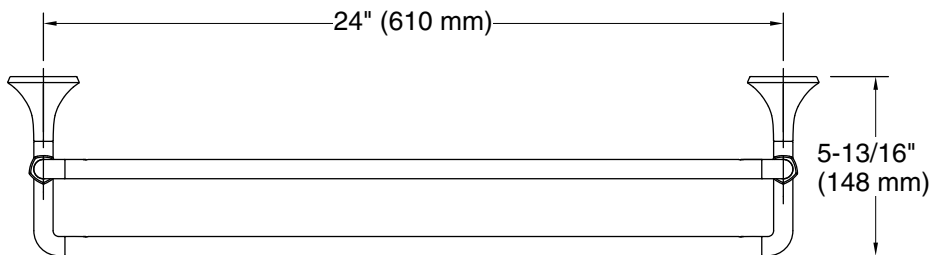

Features

- Double bar provides additional towel storage
- Part of the Occasion bathroom faucet and accessory collection

Material

- KOHLER finishes resist corrosion and tarnishing
- Premium metal construction for durability and reliability

Technical Information

All product dimensions are nominal.

Material: Zinc