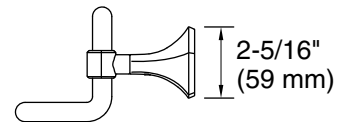

Technical Information

All product dimensions are nominal.

Material: Zinc