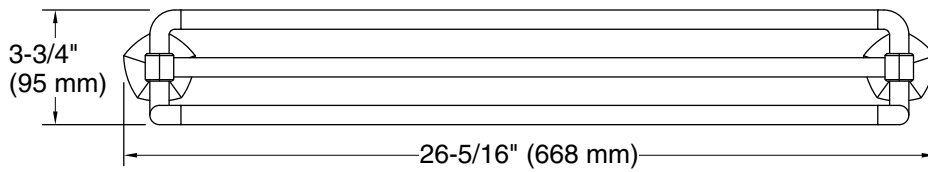

Features

- Double bar provides additional towel storage
- Part of the Occasion bathroom faucet and accessory collection

Material

- KOHLER finishes resist corrosion and tarnishing
- Premium metal construction for durability and reliability

Technical Information

All product dimensions are nominal.

Material: Zinc