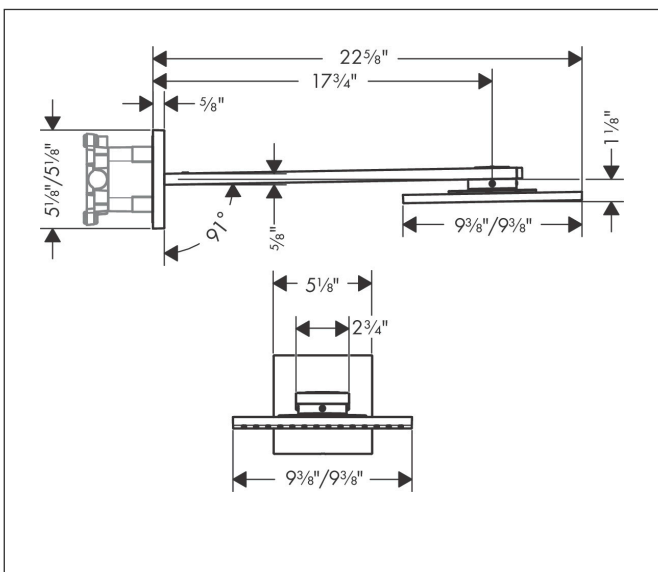

Brand AXOR  
 Art. Name **AXOR ShowerSolutions** Showerhead 250 Square 2-Jet with Showerarm Trim, 1.75 GPM  
 Art. Nr. 35311251  
 Surface brushed gold optic  
 Pos. 1

## Features

- Consists of: Showerhead, Showerarm, Green Diverter
- Shower head size: 250 x 250 mm
- Spray modes: PowderRain, Intense PowderRain
- Select button on thermostat
- Dynamic spray nozzles move out while using
- Flow: 1.75 GPM (6.6 L/Min)
- Showerhead removable for cleaning
- ServiceCard with sieve can be removed without tools for cleaning purpose