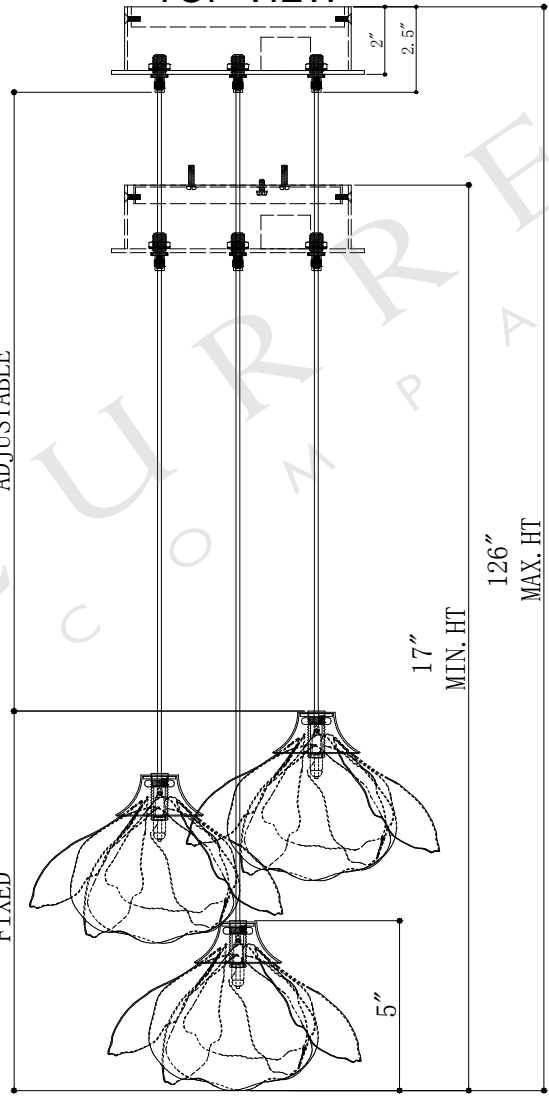

CANOPY DETAIL

7.5"DIA*2.5"H.CANOPY
6.25"DIA*0.5"H.MOUNTING PLATE COVER
7.5"*5.0"H. SHADE

TOP VIEW

FRONT VIEW

9000-0675

ALL WORK © 2020 CURREY & COMPANY