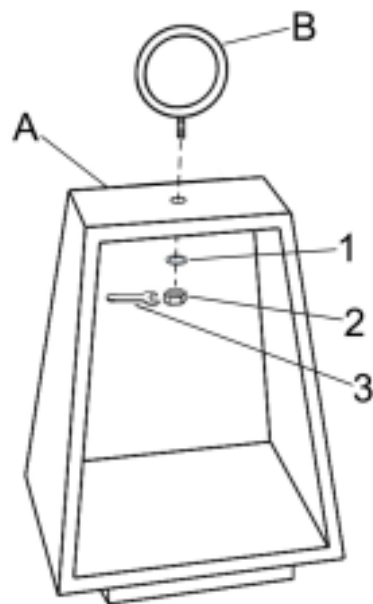

ASSEMBLY INSTRUCTIONS

ITEM NO: 217773

Parts required

1		Flat washer	Φ5MM	1pc
2		Nut	Φ5MM	1pc
3		Wrench		1pc

A		1pc
B		1pc

1.

2.