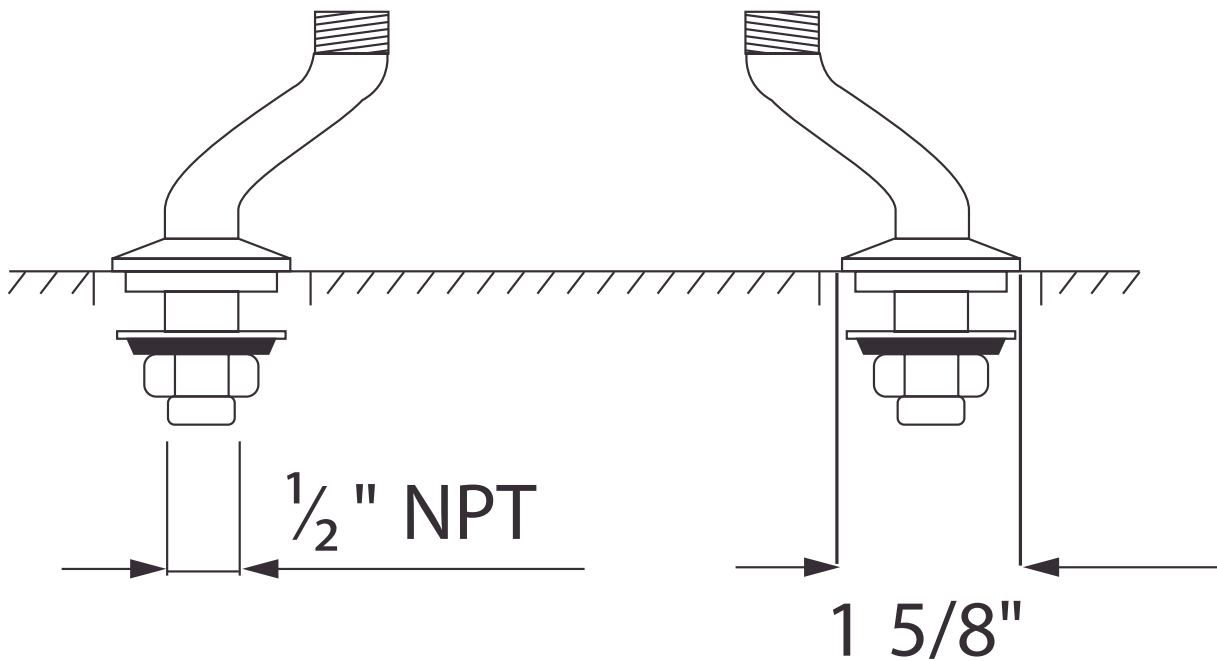

For warranty or additional information, contact:

U.S.A.
houseofrohl.com/support
1-800-777-9762

QUEBEC / MARITIMES / WESTERN CANADA
QUÉBEC / MARITIMES / OUEST CANADIEN
QUEBEC / MARITIMOS / CANADA OCCIDENTAL
houseofrohl.ca/support
1-866-473-8442

ONTARIO
houseofrohl.ca/support
1-800-287-5354