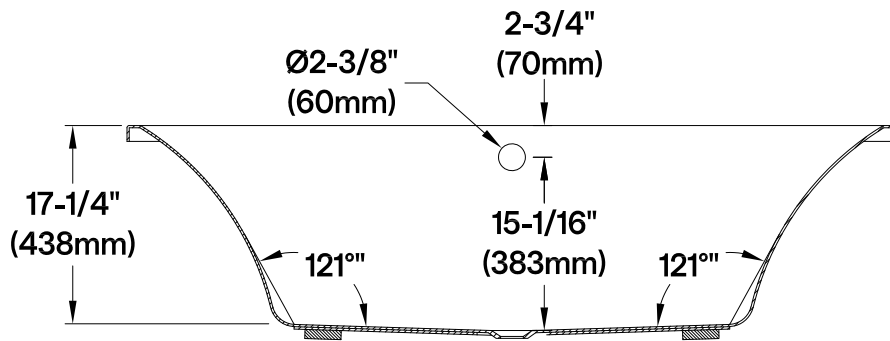

VTPN673619C

67" Acrylic Anti-Skid Drop-In Tub

Section A-A

Section B-B