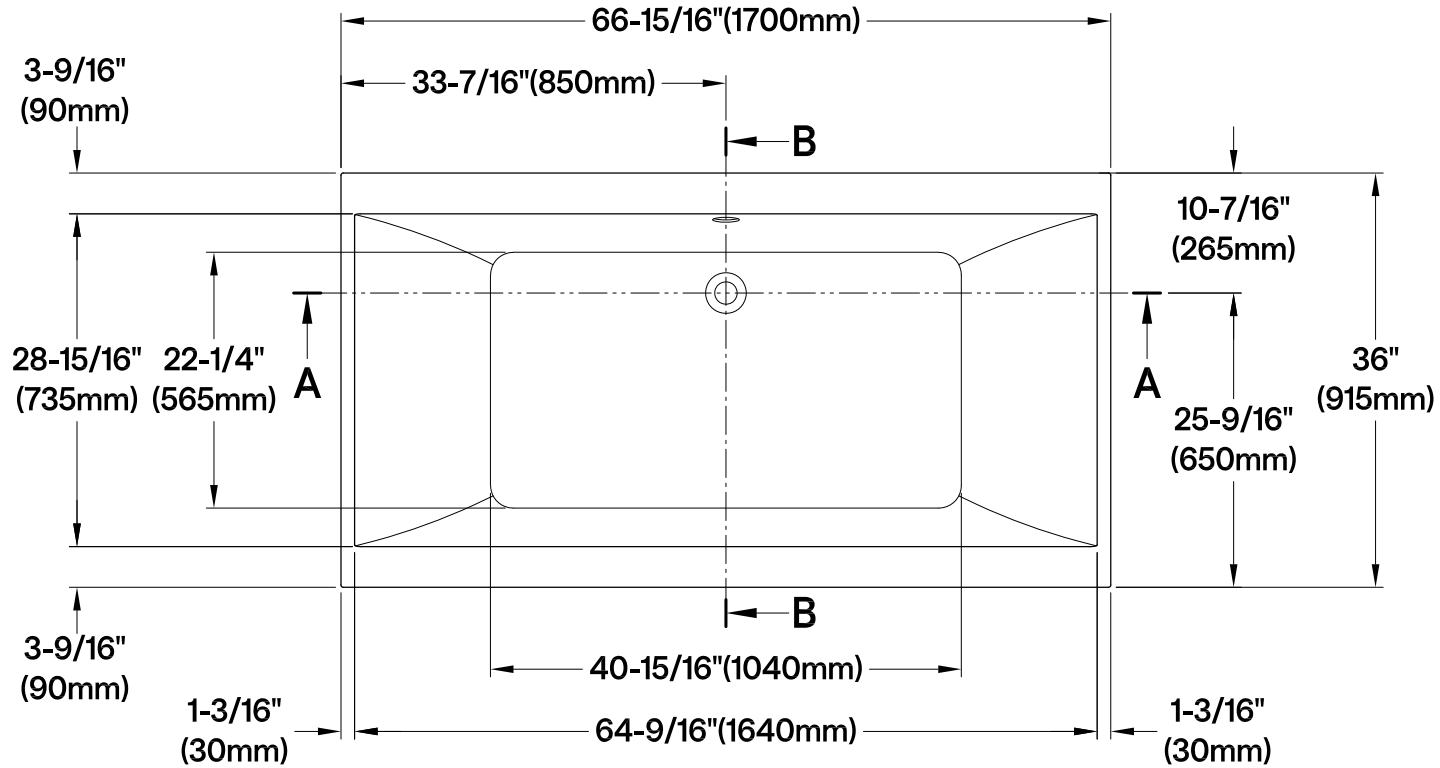

VTPN673619C

67" Acrylic Anti-Skid Drop-In Tub

Section A-A

Section B-B