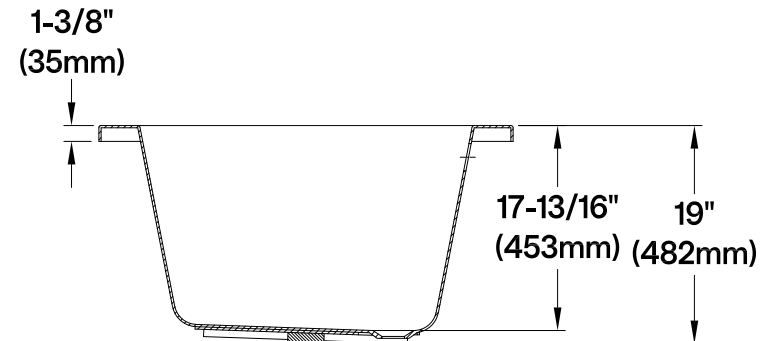

VTPN673619C

67" Acrylic Anti-Skid Drop-In Tub

Section A-A

Section B-B