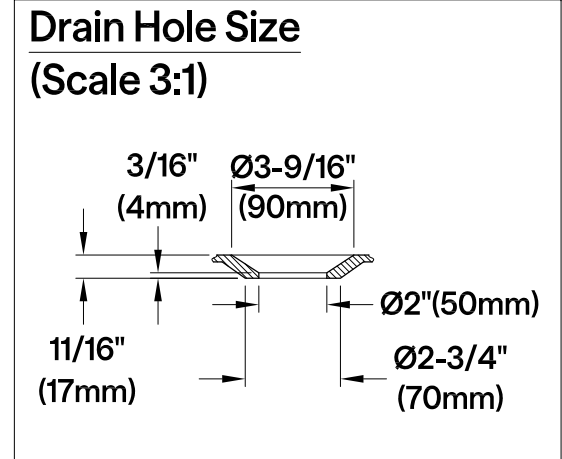

VTPN673619C

67" Acrylic Anti-Skid Drop-In Tub

Section A-A

Section B-B