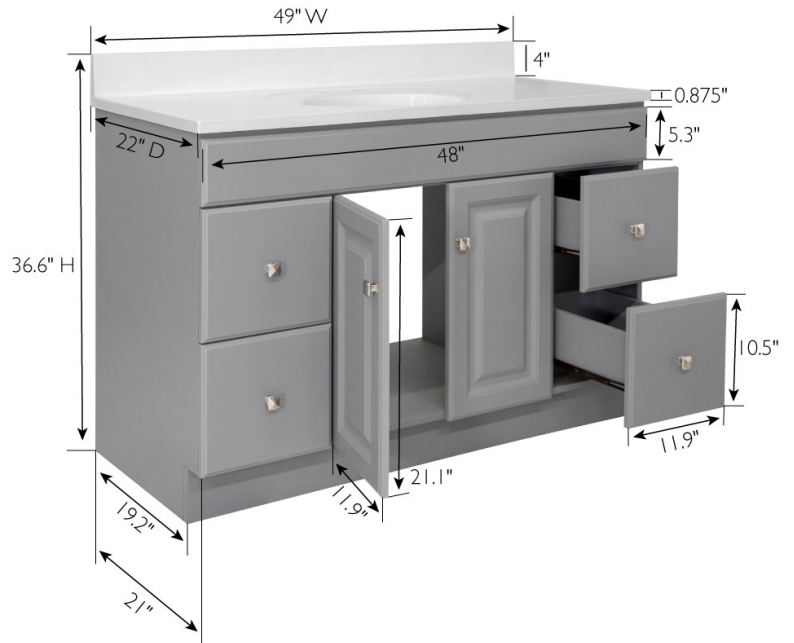

Grey

Wyndham 2-Door 4-Drawer Vanity with Cultured Marble 4 in. Centerset Solid White Top, Unassembled, 49x22

## SPECIFICATIONS

**MATERIAL CONSTRUCTION:** Wood/Cultured Marble  
**ASSEMBLY REQUIRED:** Yes  
**ASSEMBLED DIMENSIONS:** 36.3" H x 49" L x 22" D  
**ASSEMBLED WEIGHT:** 192.7 lbs.  
**TOOLS NEEDED FOR INSTALLATION:** Wrench

**CONSTRUCTION TYPE:** Frameless  
**HINGE STYLE:** Concealed  
**DOOR STYLE:** 2 MDF Slab Doors  
**DRAWER STYLE:** 4 MDF Drawers  
**GLIDE STYLE:** STD Easy Glide  
**FAKE DWR STYLE:** N/A  
**DWR #1 DIMENSIONS:** 5.12" H x 15.59" D  
**DWR CONSTRUCTION:** Standard  
**SHELF STYLE:** N/A  
**SHELF ADJUSTABILITY INCREMENTS:** N/A  
**SHELF MAX WEIGHT CAPACITY:** N/A  
**SHELF DIMENSIONS:** N/A  
**SHELF THICKNESS:** N/A  
**SHELF MATERIAL:** N/A  
**FRAME STYLE:** N/A  
**FACE FRAME MATERIAL:** MDF  
**SIDES MATERIAL:** Particle Board  
**BOTTOM MATERIAL:** Particle Board

**TOE KICK INSET WIDTH:** 4.5"  
**BACK PANEL MATERIAL:** N/A  
**BACK BRACE MATERIAL:** Particle Board  
**FAUCET TYPE:** Lav Centerset  
**NUMBER OF MOUNTING HOLES:** 3  
**BOWL MATERIAL:** Cultured Marble  
**BACK SPLASH INCLUDED:** Yes  
**COLOR:** Solid White  
**NUMBER OF BOWLS:** 1  
**BOWL DIMENSIONS:** 5.63" H x 11.63" W x 16.85" D  
**BOWL SHAPE:** Oval  
**SINK THICKNESS:** N/A  
**MOUNTING TYPE:** Integrated  
**OVERFLOW HOLE:** Yes