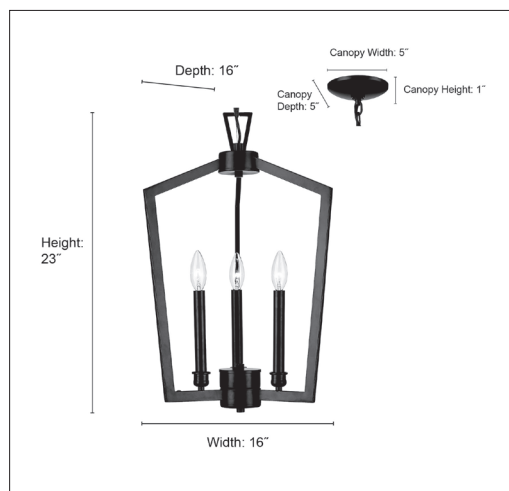

**FINISH**

MB - Matte Black

MW/MG - Matte White/Modern Gold

**DIMENSIONS**

Width	16"
Height	23"
Depth	16"
Canopy Width	5"
Canopy Height	1"
Canopy Depth	5"
Chain	60"
Wire	144"
Weight	6.88 lbs

**MATERIAL**

Steel

# Bulbs	3-Candle
Bulb Base	Candelabra (E12)
Watts per Bulb	60W
Voltage	120V
Total Wattage	180W
Bulbs Included	No

**CERTIFICATION**

ETL Listed Dry Location

**ITEM NUMBER**

SKUs	4523 MB
	4523 MW/MG

4523 MB

4523 MW/MG