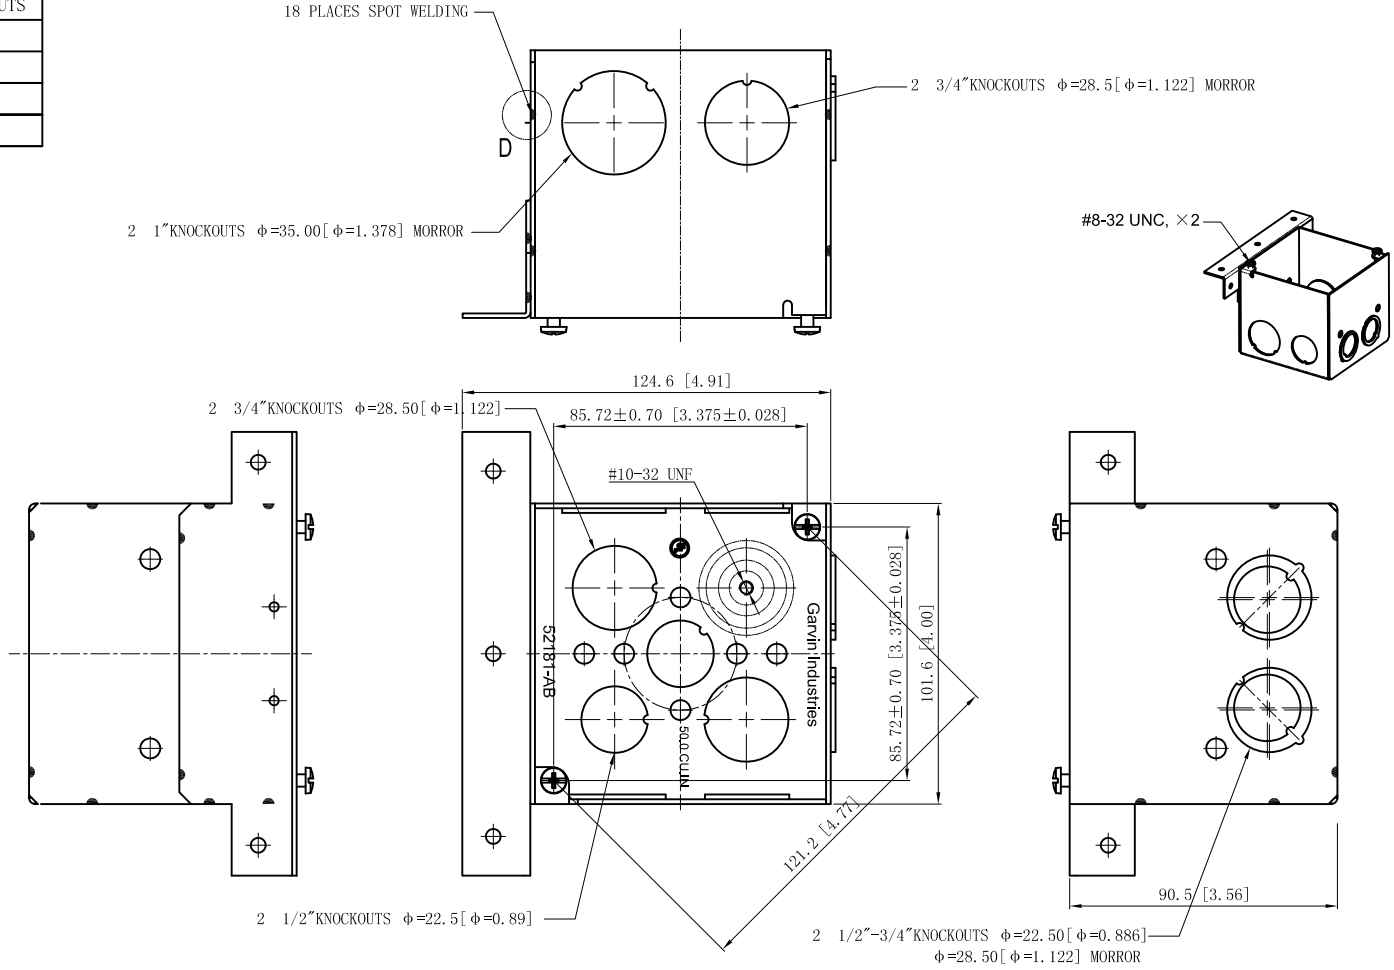

<b>SIDES</b>	<b>BOTTOM</b>
10 1/2"-3/4" MOON KNOCKOUTS	4 1/2"-3/4" MOON KNOCKOUTS
2 PCS 8-32x1/2 Screws Installed	
Material: Steel-0.0625"-G60 Galvanized	

This data sheet is for reference only .GARVIN INDUSTRIES reserves the right to make changes to the design without prior notice.

DESCRIPTION
TRADE REFERENCE TERMS

STANDARD PACKING	TITLE		
	GARVIN INDUSTRIES		
10 PCS	4" SQUARE BOXES 3-1/2" DEEP		
	SIZE	DWG NO.	REV
	A4	52181-AB	A
DATA SHEET			