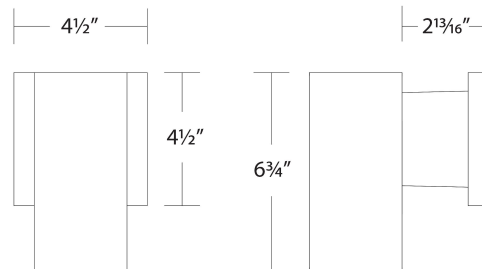

WAC LIGHTING

Cubix

Wall Mount 3000K

Fixture Type: _____

Catalog Number: _____

Project: _____

Location: _____

Model	Color Temp & CRI	Lumens	Finish
WS-W220208	30 3000K - 80	285	BK Black BZ Bronze WT White

Example: **WS-W220208-30-WT**

For custom requests please contact customs@wacighting.com

DESCRIPTION

Available in single and double directions, Cylinder is ideal for illuminating outdoor entrances and walkways.

FEATURES

- Multiple LED array for uniform illumination
- WS-W220208 is one direction, WS-W220212 is an up & down light
- ACLED driverless technology
- 5 Year warranty

SPECIFICATIONS

Color Temp:	3000K
Input:	120 VAC,50/60Hz
CRI:	80
Dimming:	ELV: 100-10%
Rated Life:	50000 Hours
Mounting:	Installs over a 3" or 4" Junction Box, Can be mounted on wall in all orientations
Standards:	ETL, cETL, ADA Wet Location Listed
Construction:	Die-cast aluminum

FINISHES:

LINE DRAWING: