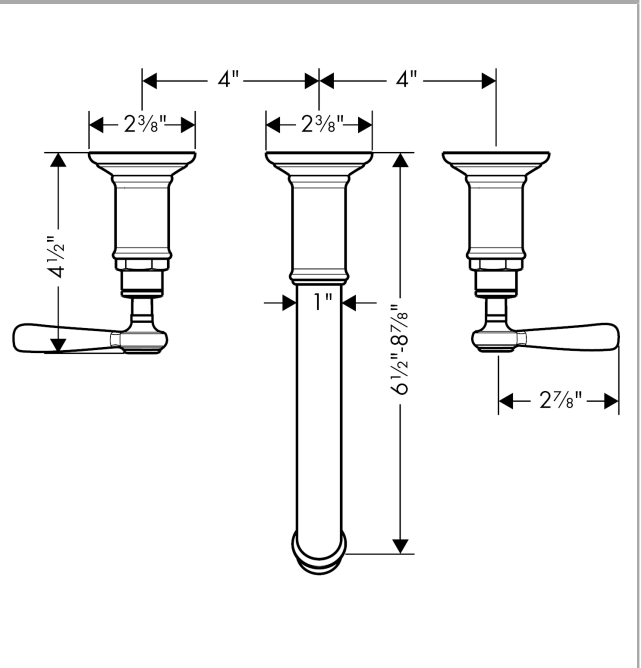

AXOR Montreux
Wall-Mounted Widespread Faucet Trim with Lever Handles, 1.2 GPM
Finishes : **chrome** Part no. : **16534001**

Description

Features

- Aerated spray
- Flow: 1.2 GPM (4.5 L/Min)
- 90° ceramic valves

Technology

Product image

Scale drawing

AXOR Montreux
Wall-Mounted Widespread Faucet Trim with Lever Handles, 1.2 GPM
Finishes : **chrome** Part no. : **16534001**

Exploded drawing

Year of production: >07/16

AXOR Montreux
Wall-Mounted Widespread Faucet Trim with Lever Handles, 1.2 GPM
 Finishes : **chrome** Part no. : **16534001**

Spare parts list

Year of production: >07/16

Pos.	Description	Part no.	PC	PU
1	handle	16691000	0	1
2	set of screw covers, cold / hot water / neutral	97987000	0	1
3	escutcheon for handle	98578000	0	1
4	fixing set	96392000	0	1
5	spout cpl.	98574000	0	1
6	escutcheon for spout	98576000	0	1
7	shut off unit left closing	96351001	0	1
8	shut off unit right closing	96350001	0	1
a	base body	10303181	0	1