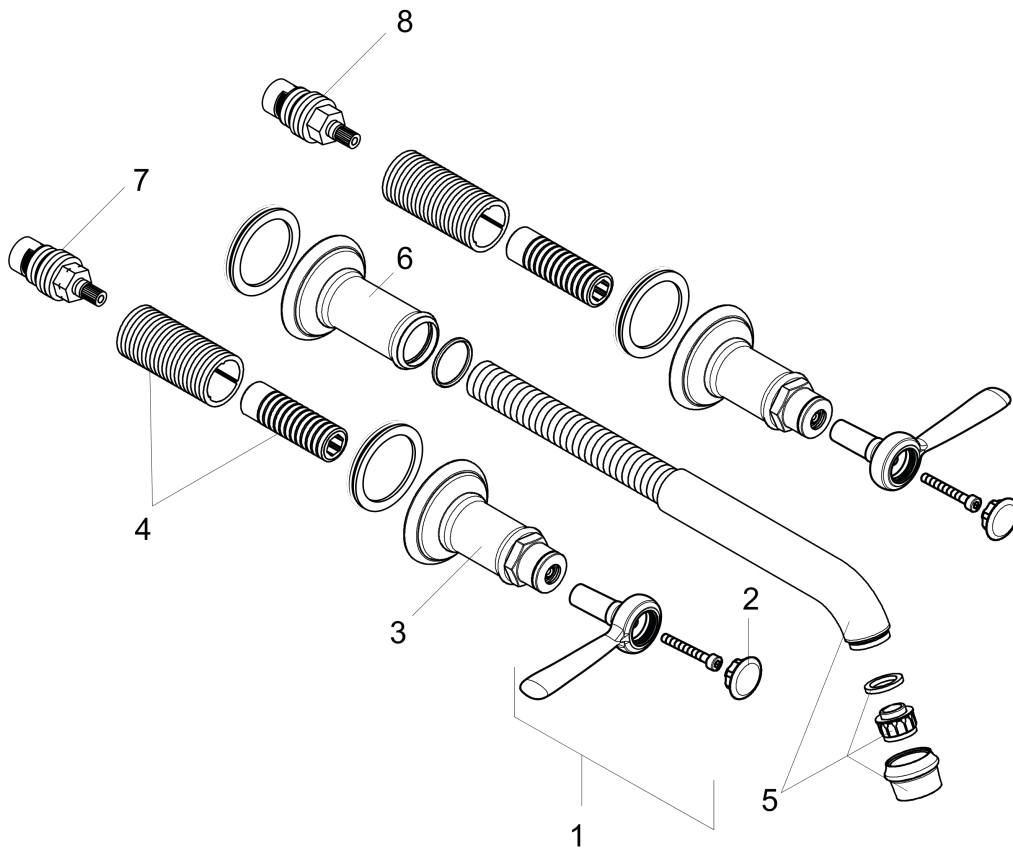

AXOR Montreux
Wall-Mounted Widespread Faucet Trim with Lever Handles, 1.2 GPM
Finishes : **chrome** Part no. : **16534001**

Description

Features

- Aerated spray
- Flow: 1.2 GPM (4.5 L/Min)
- 90° ceramic valves

Technology

Product image

Scale drawing

AXOR Montreux
Wall-Mounted Widespread Faucet Trim with Lever Handles, 1.2 GPM
Finishes : **chrome** Part no. : **16534001**

Exploded drawing

Year of production: >07/16

AXOR Montreux
Wall-Mounted Widespread Faucet Trim with Lever Handles, 1.2 GPM
 Finishes : **chrome** Part no. : **16534001**

Spare parts list

Year of production: >07/16

Pos.	Description	Part no.	PC	PU
1	handle	16691000	0	1
2	set of screw covers, cold / hot water / neutral	97987000	0	1
3	escutcheon for handle	98578000	0	1
4	fixing set	96392000	0	1
5	spout cpl.	98574000	0	1
6	escutcheon for spout	98576000	0	1
7	shut off unit left closing	96351001	0	1
8	shut off unit right closing	96350001	0	1
a	base body	10303181	0	1