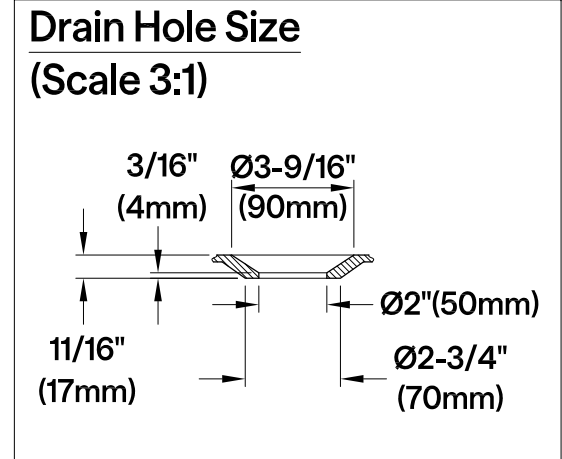

VTPN603219T

60" Acrylic Anti-Skid Drop-In Tub

Section A-A

Section B-B