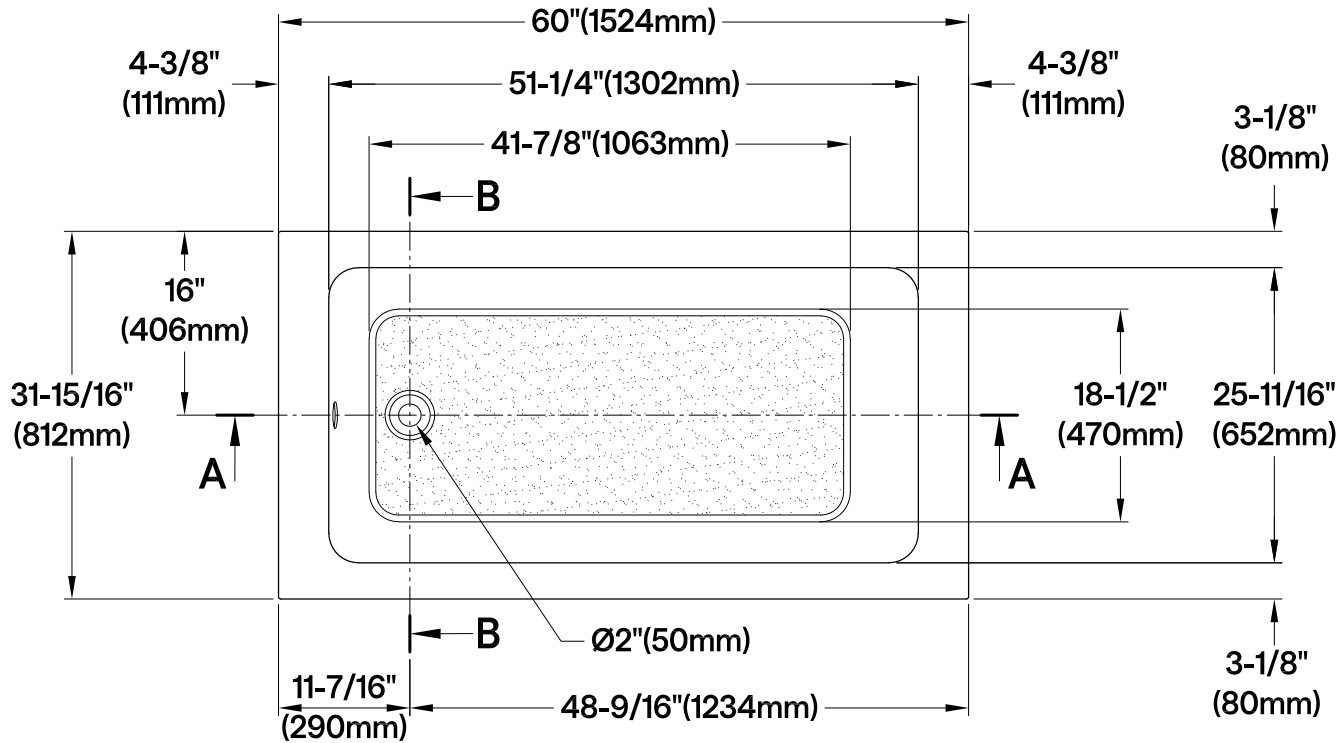

VTPN603219T

60" Acrylic Anti-Skid Drop-In Tub

Section A-A

Section B-B