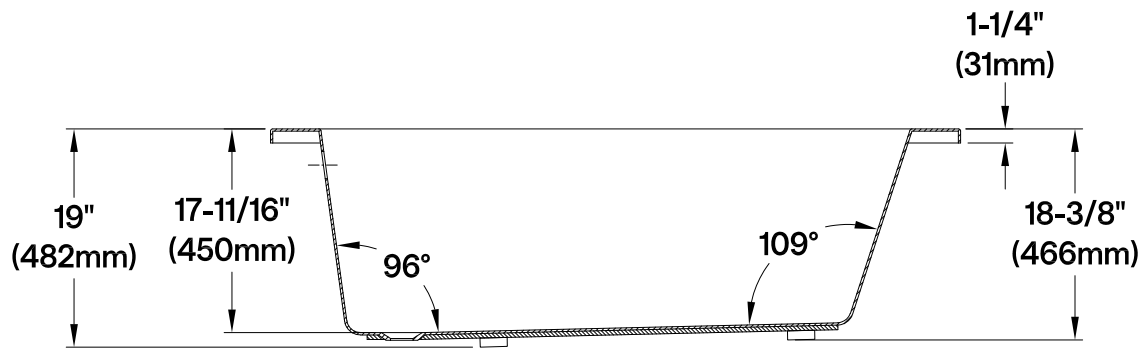

VTPN603219T

60" Acrylic Anti-Skid Drop-In Tub

Section A-A

Section B-B