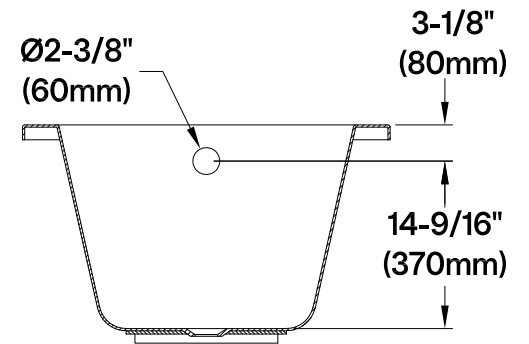

VTPN603219T

60" Acrylic Anti-Skid Drop-In Tub

Section A-A

Section B-B