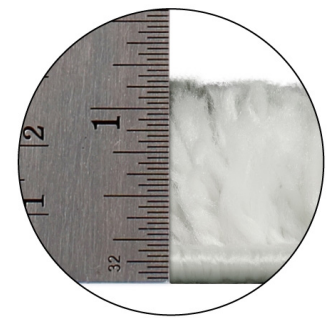

Ardita Soft Shag Runner Rug 2'2" x 10'  
Gray/Charcoal

1.18" Thick

**SPECIFICATIONS**

<b>MATERIAL:</b>	Polypropylene	<b>CONSTRUCTION:</b>	Machine Made
<b>BACKING MATERIAL:</b>	Cotton	<b>CONSTRUCTION TECHNIQUE:</b>	Power Loom
<b>INDOOR/OUTDOOR:</b>	Indoor Use Only	<b>REMOVABLE BACKING:</b>	No
<b>SHAPE:</b>	Runner	<b>NON-SLIP BACKING:</b>	No
<b>COLOR:</b>	Gray/Charcoal	<b>WATER RESISTANT:</b>	No
<b>ASSEMBLED DIMENSIONS:</b>	1.18" H x 10' L x 2'2" W	<b>SAFE FOR HEATED FLOORS:</b>	No
<b>ASSEMBLED WEIGHT:</b>	7.28 lbs.	<b>FLAME RETARDANT:</b>	No
<b>PILE HEIGHT:</b>	1.18"	<b>ANTI-MICROBIAL:</b>	No
<b>PILE HEIGHT VARIATION:</b>	No		
<b>RUG FRINGE OR TASSLE:</b>	No		
<b>MACHINE WASHABLE:</b>	No		
<b>RUG PAD RECOMMENDED:</b>	Yes		