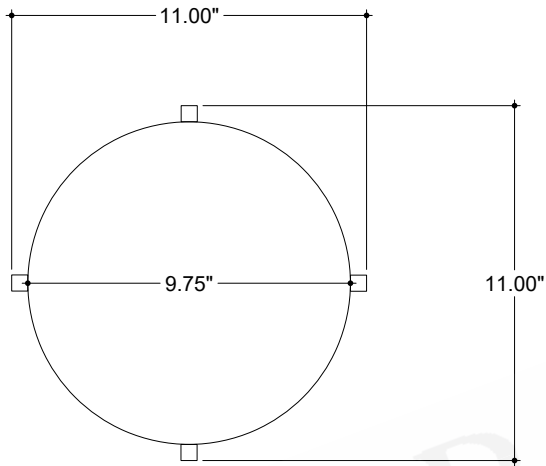

ITEM: 4000-0228

Overall Dimensions

Width: 11"

Depth: 11"

Height: 23"

TOP VIEW

FRONT VIEW

SIDE VIEW