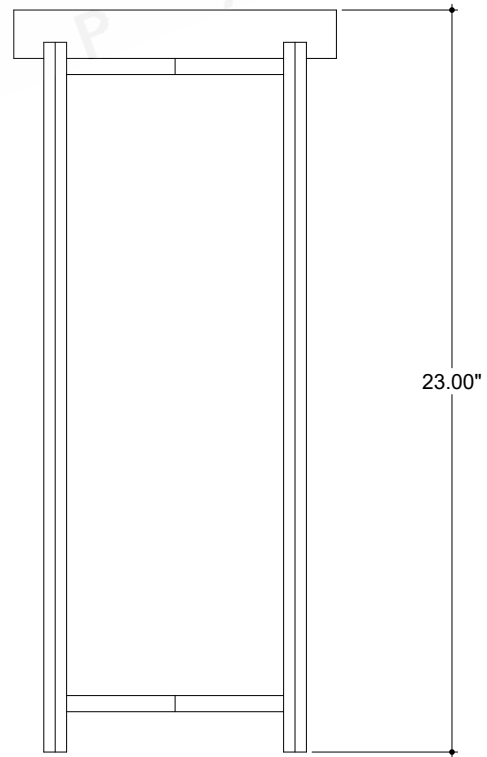

ITEM: 4000-0228

Overall Dimensions

Width: 11"

Depth: 11"

Height: 23"

TOP VIEW

FRONT VIEW

SIDE VIEW