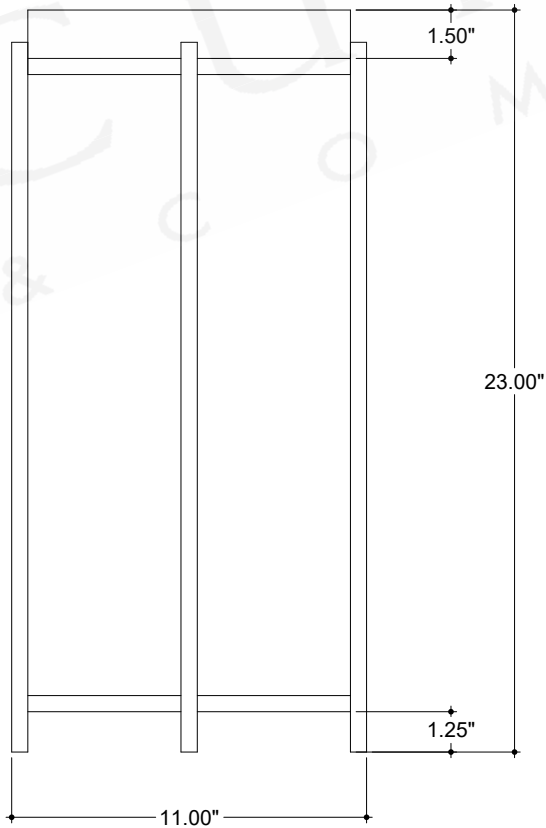

ITEM: 4000-0228

Overall Dimensions

Width: 11"

Depth: 11"

Height: 23"

TOP VIEW

FRONT VIEW

SIDE VIEW