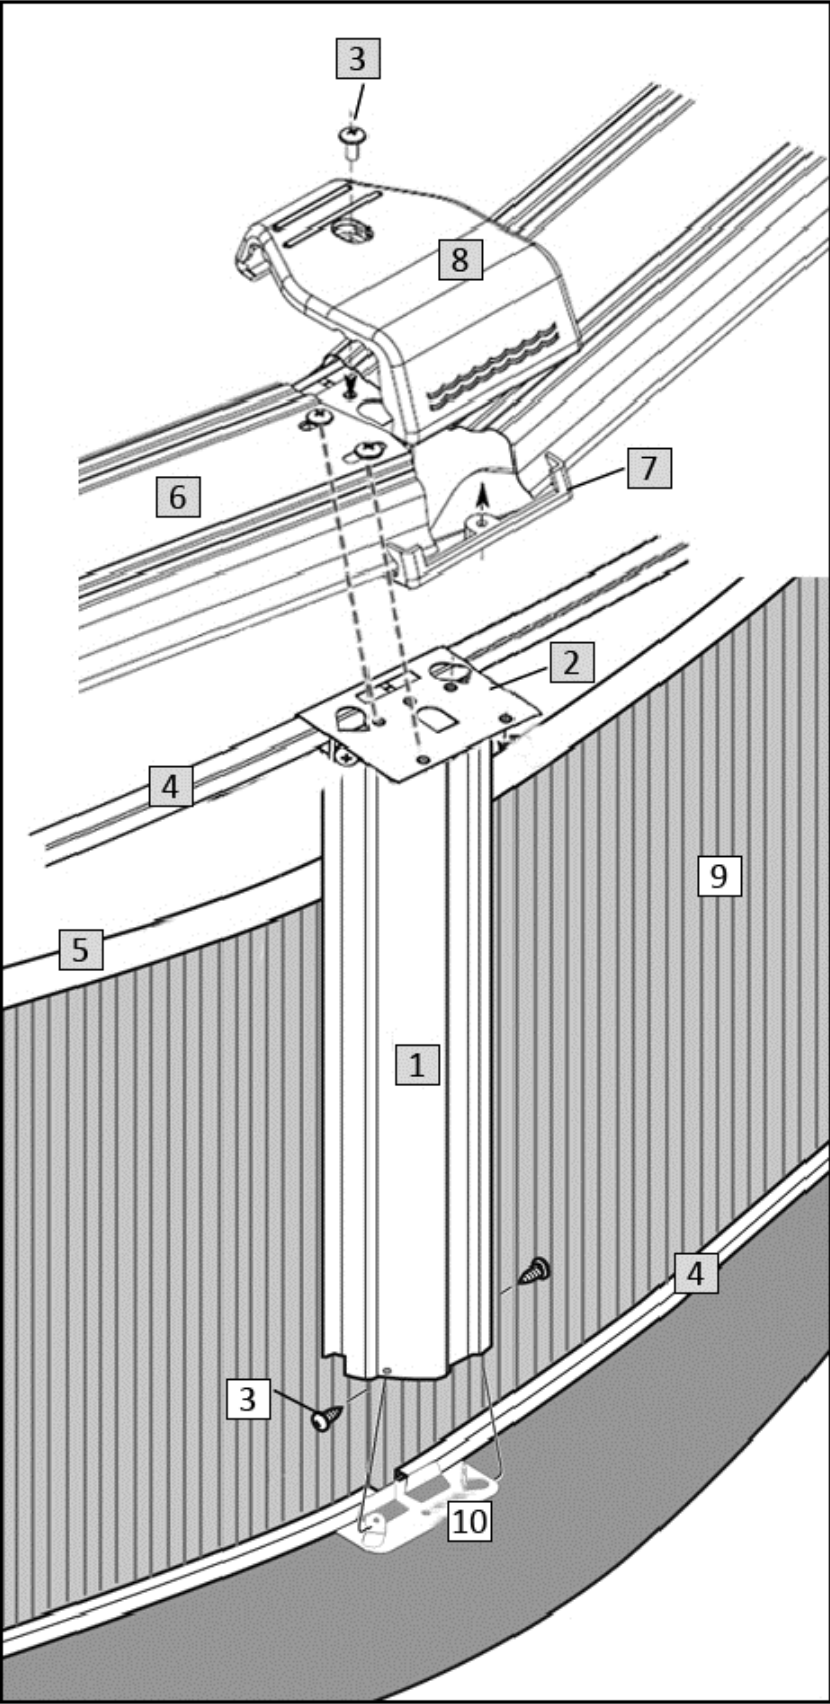

Belize 24' Round 52"

NB2528

Key #	Part Description	Item #
1	6in Vertical	NBP1028
2	Resin Upper Joint	NBP1068
3	Seat Cover Hardware	NBP1032
3	Wall Joint Hardware	NBP1021
4	5/8+Rail	NBP1057
5	Plastic Edging	NL107
6	6in Top Seat	NBP1023
7	6in Seat Cover Bracket	NBP1030
8	6in Seat Cover	NBP1029
9	Wall	PC5209
10	Resin Lower Joint	NBP1069