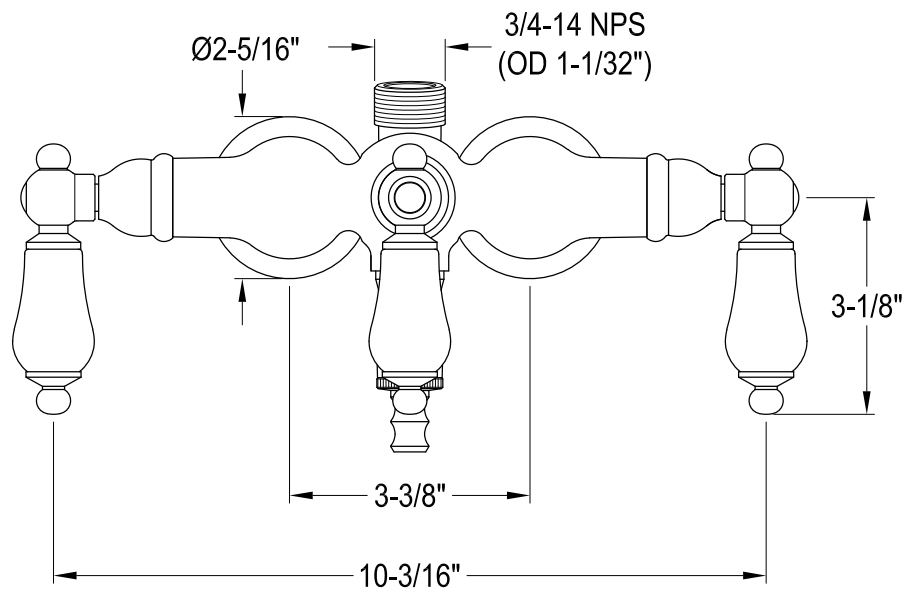

# CCK3140,1,3PL

Shower Combo

# CCK3140,1,3PL

Wall Mount Tub Filler with Hand Shower

# CCK3140,1,3PL

Single Offset Bath Supply

# CCK3140,1,3PL

Clawfoot Tub Waste & Overflow Drain, 20 Gauge