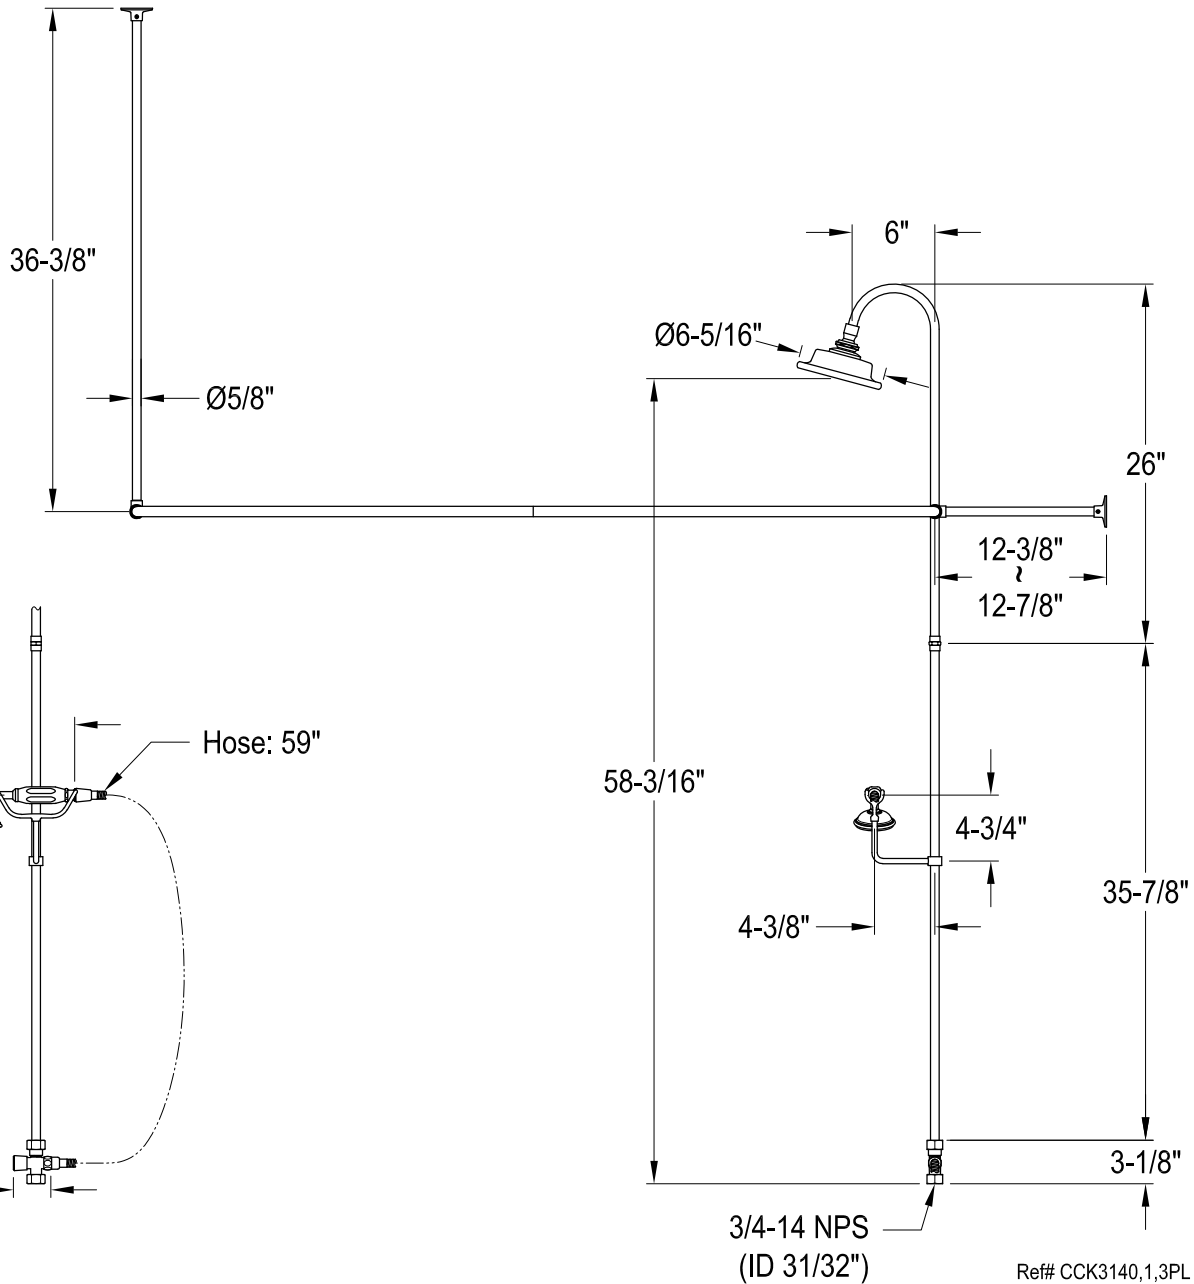

# CCK3140,1,3PL

Shower Combo

# CCK3140,1,3PL

Wall Mount Tub Filler with Hand Shower

# CCK3140,1,3PL

Single Offset Bath Supply

# CCK3140,1,3PL

Clawfoot Tub Waste & Overflow Drain, 20 Gauge