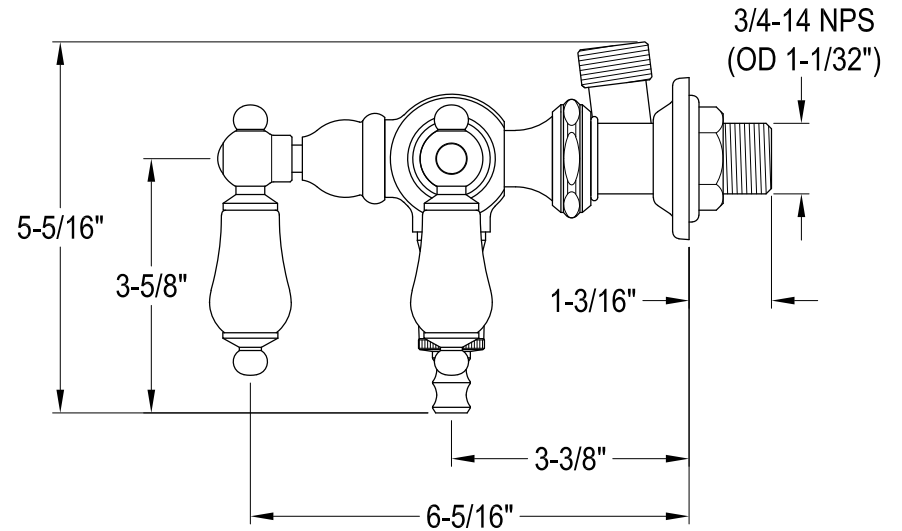

# CCK3140,1,3PL

Shower Combo

# CCK3140,1,3PL

Wall Mount Tub Filler with Hand Shower

# CCK3140,1,3PL

Single Offset Bath Supply

# CCK3140,1,3PL

Clawfoot Tub Waste & Overflow Drain, 20 Gauge