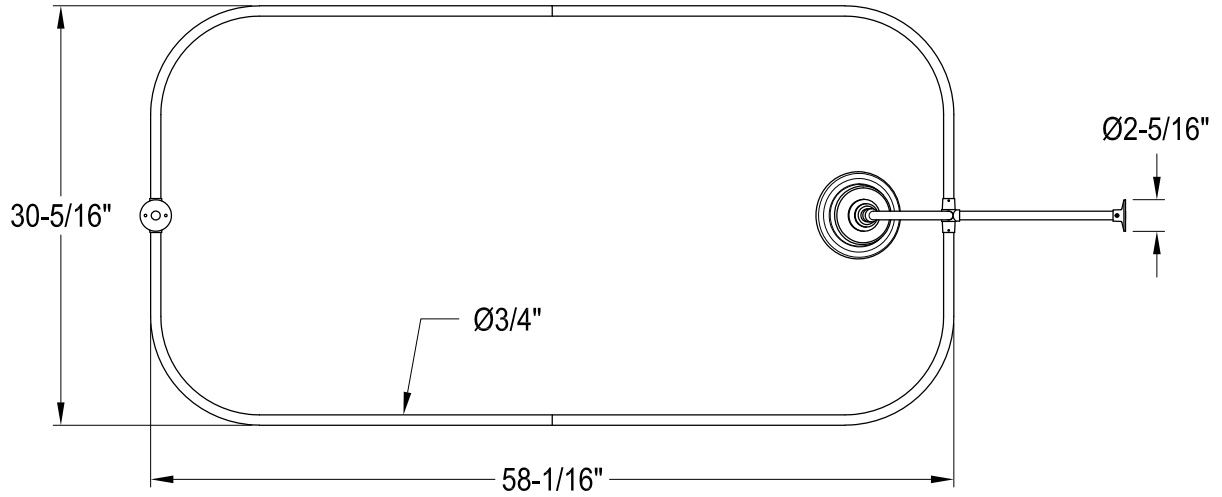

# CCK3140,1,3PL

Shower Combo

# CCK3140,1,3PL

Wall Mount Tub Filler with Hand Shower

# CCK3140,1,3PL

Single Offset Bath Supply

# CCK3140,1,3PL

Clawfoot Tub Waste & Overflow Drain, 20 Gauge