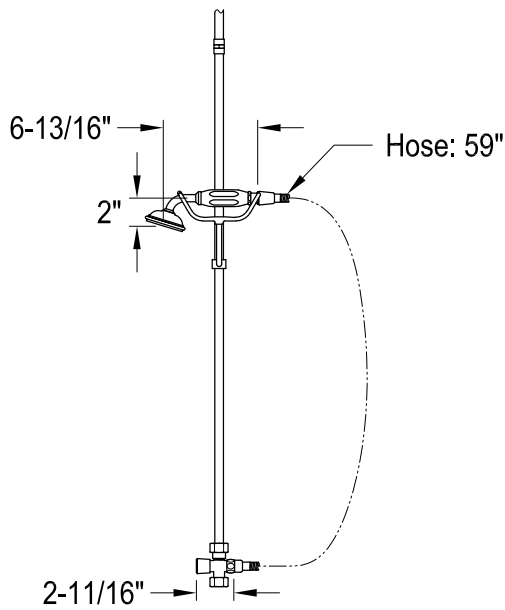

# CCK3140,1,3PL

Shower Combo

# CCK3140,1,3PL

Wall Mount Tub Filler with Hand Shower

# CCK3140,1,3PL

Single Offset Bath Supply

# CCK3140,1,3PL

Clawfoot Tub Waste & Overflow Drain, 20 Gauge