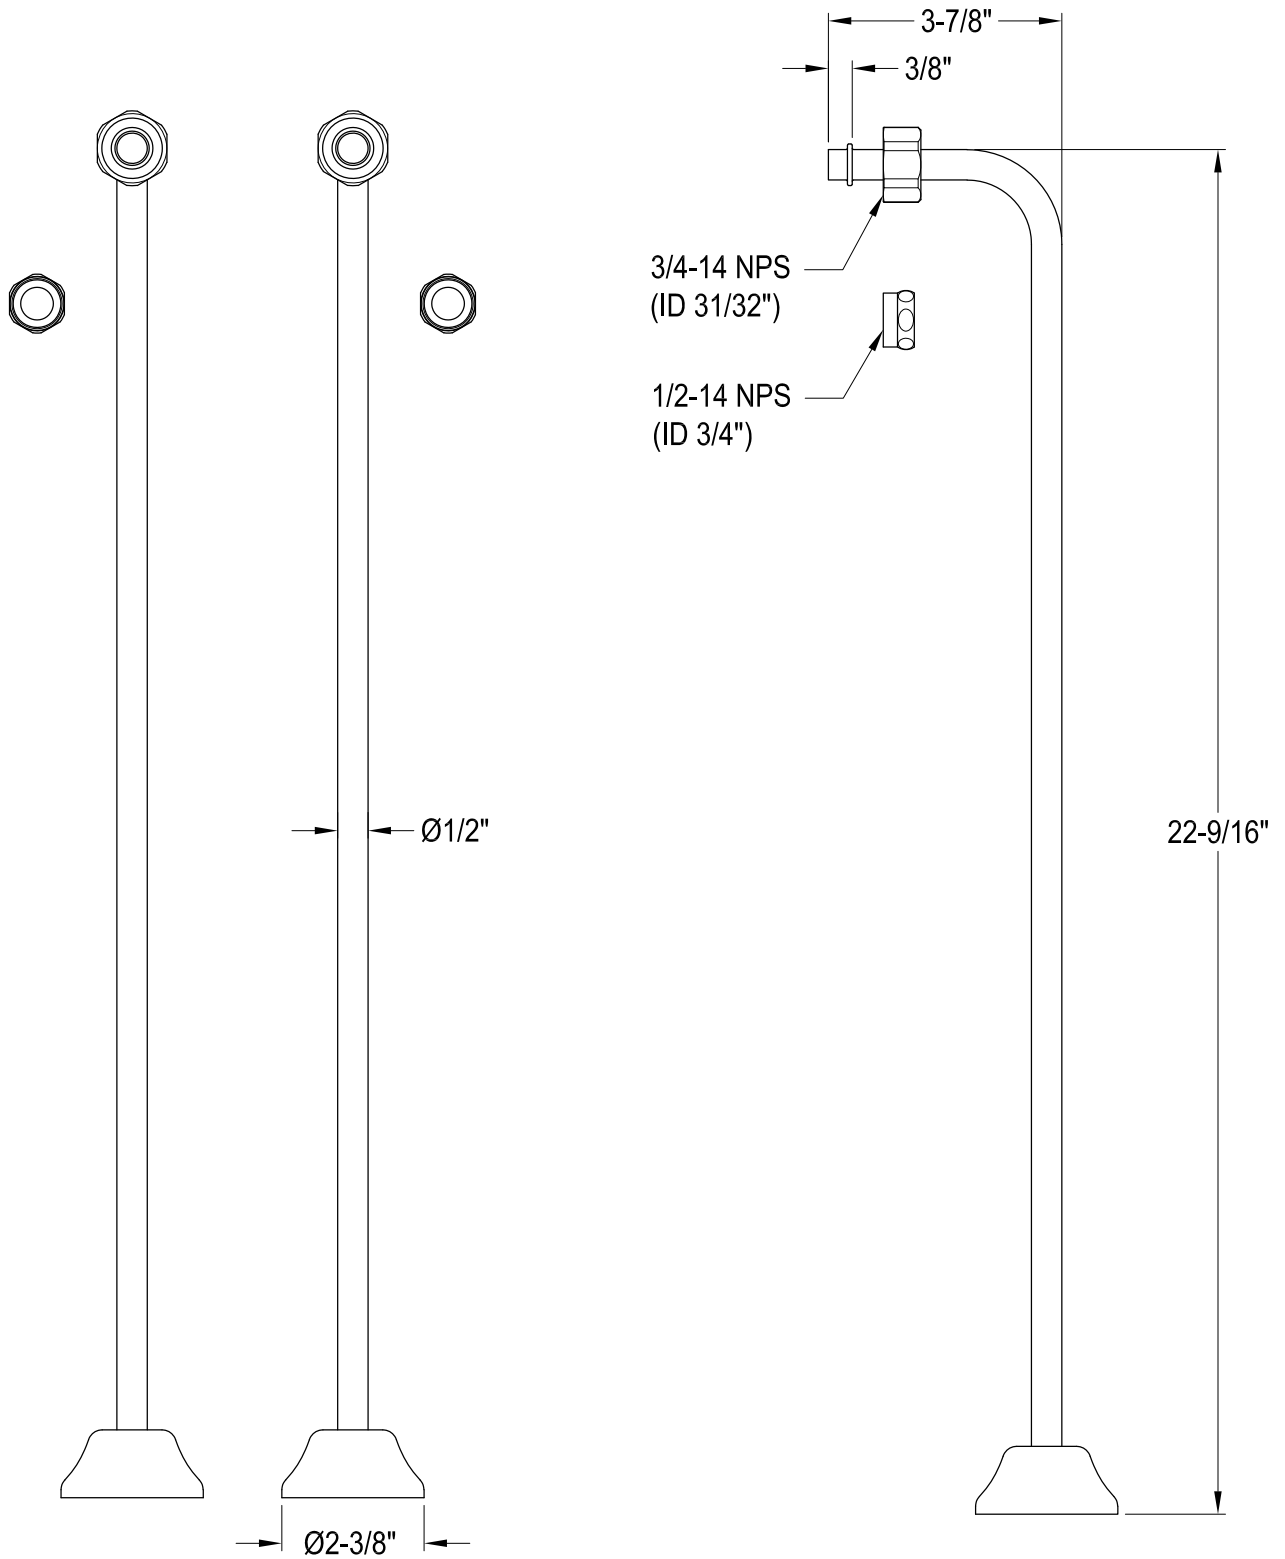

# CCK3140,1,3PL

Shower Combo

# CCK3140,1,3PL

Wall Mount Tub Filler with Hand Shower

# CCK3140,1,3PL

Single Offset Bath Supply

# CCK3140,1,3PL

Clawfoot Tub Waste & Overflow Drain, 20 Gauge