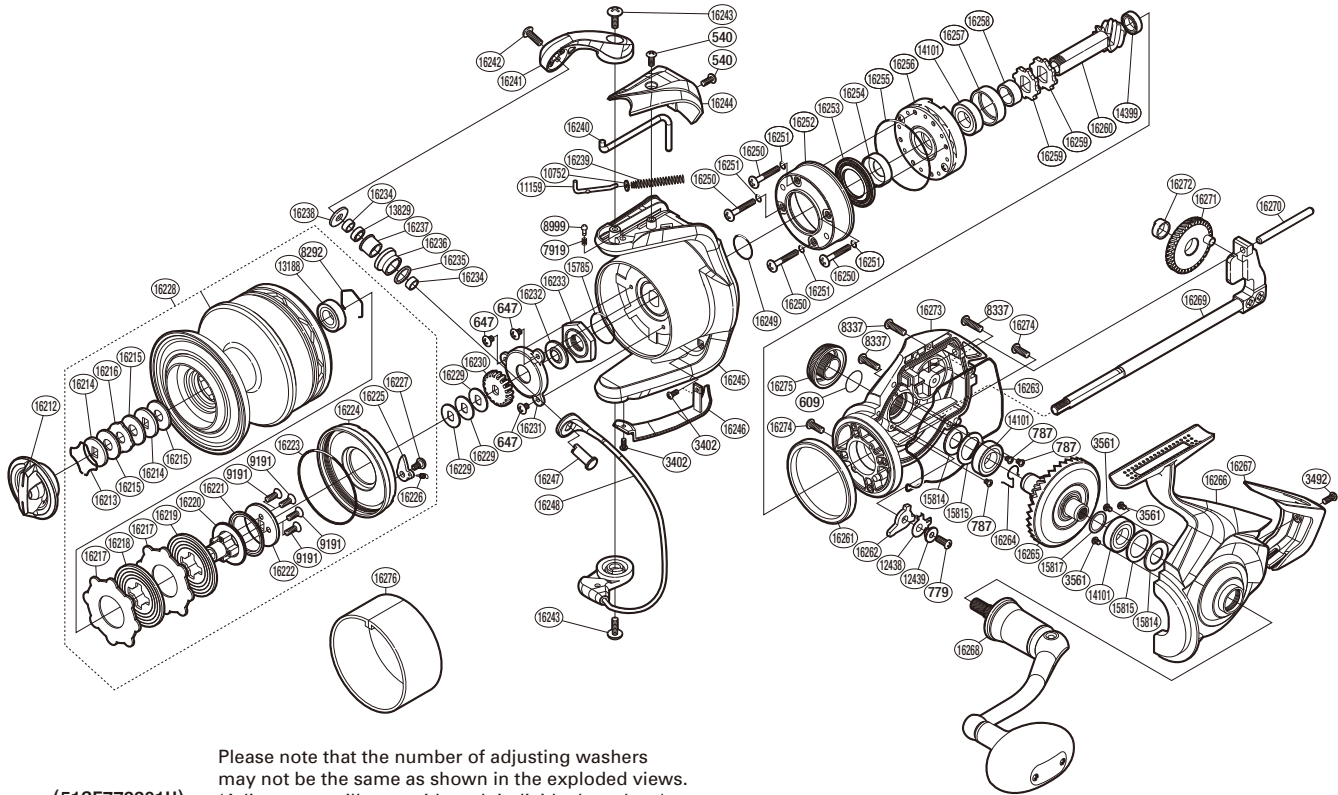

# SHIMANO

*Saragosa* SA-RB

SRG-20000SW

Please note that the number of adjusting washers may not be the same as shown in the exploded views. (Adjustment will vary with each individual product.)  
(51SE779901U)