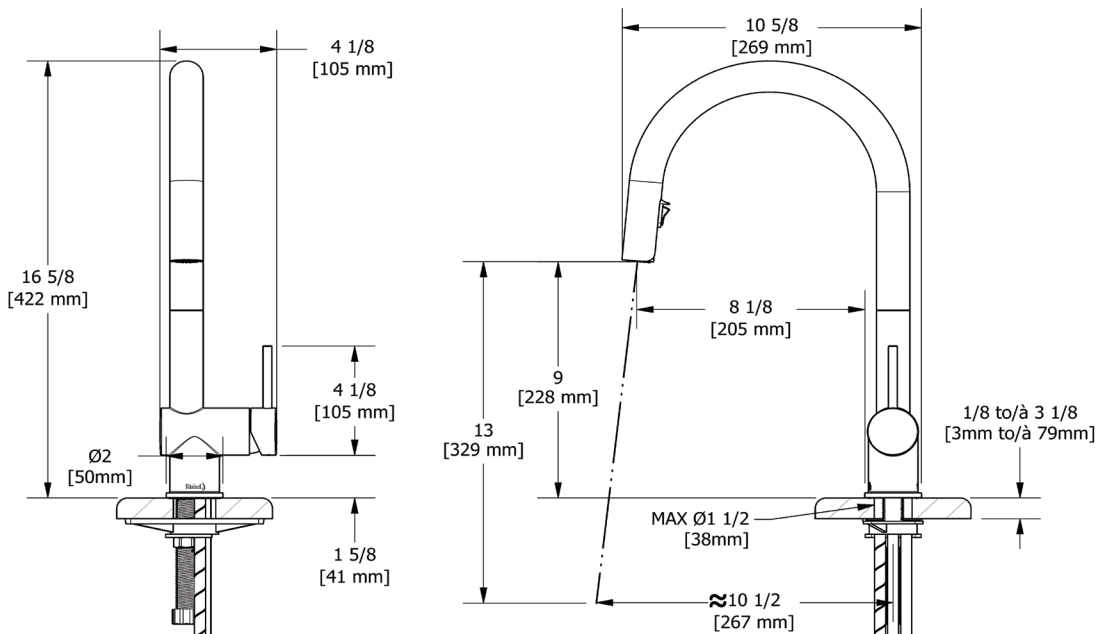

For warranty or additional information, contact:

U.S.A.
houseofrohl.com/support
1-800-777-9762

QUEBEC / MARITIMES / WESTERN CANADA
QUÉBEC / MARITIMES / OUEST CANADIEN
QUEBEC / MARITIMOS / CANADA OCCIDENTAL
houseofrohl.ca/support
1-866-473-8442

ONTARIO
houseofrohl.ca/support
1-800-287-5354