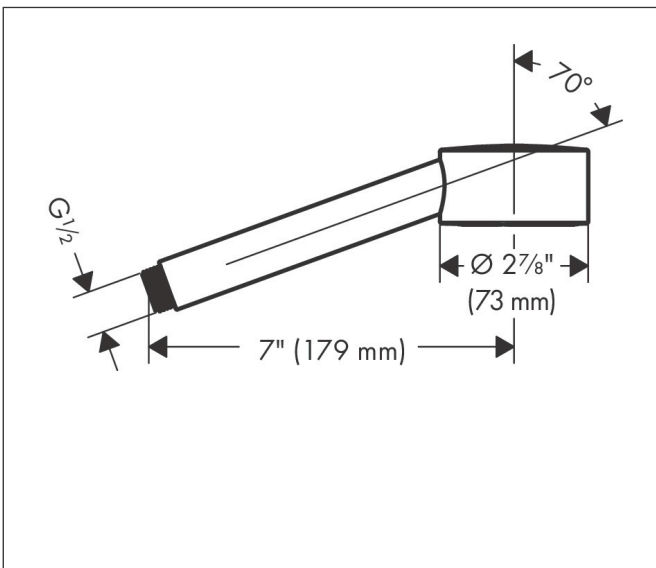

Brand AXOR
Art. Name **AXOR One** Handshower 1-Jet, 1.75 GPM
Art. Nr. 48652821
Surface brushed nickel
Pos. 1

Product Picture

Features

- Spray modes: PowderRain
- Flow: 1.75 GPM (6.6 L/Min)

Drawing

Technology