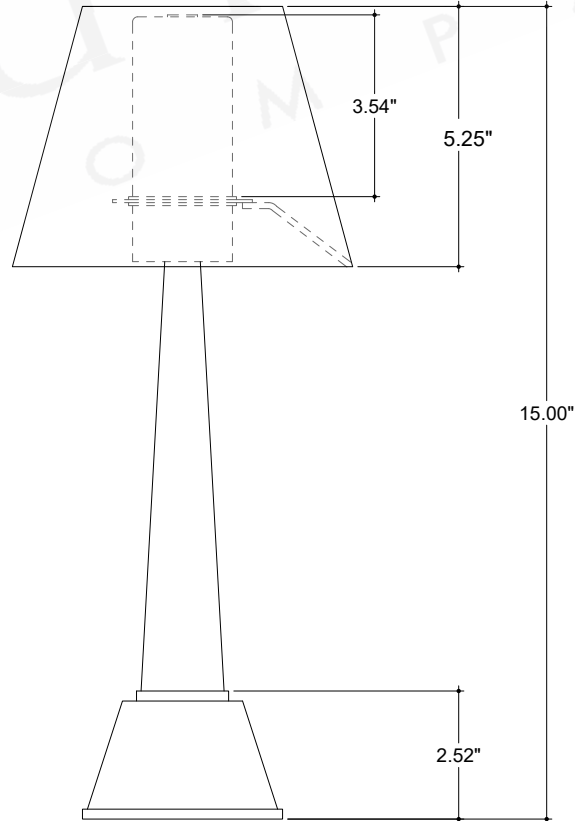

ITEM: 6700-0003

Overall Dimensions

Height: 15"

Diameter: 6.75"

TOP VIEW

FRONT VIEW