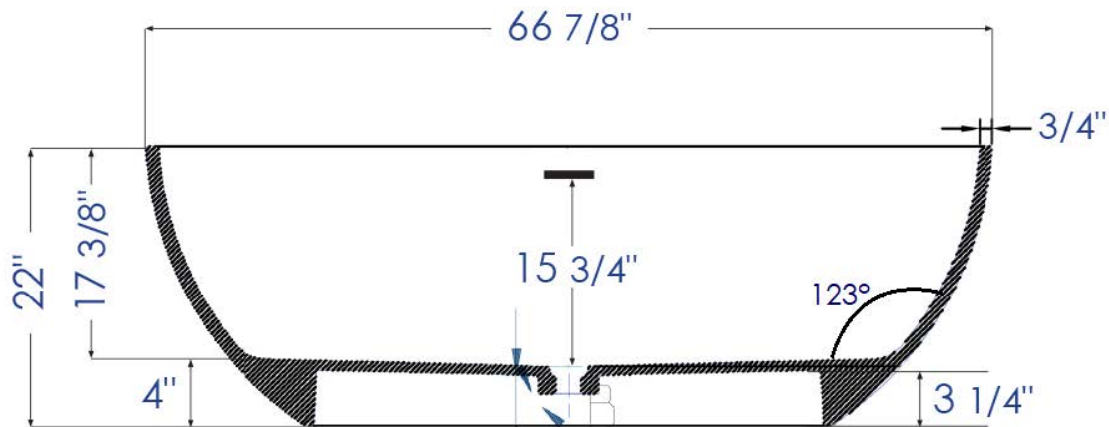

AB9941

67" White Oval Solid Surface Smooth Resin Soaking Bathtub

Please Note; Due to thermal expansion and contraction, the total dimension of the tub will have +2% error, these dimensions are for reference only.

Note: All product dimensions are approximate and should be verified on site prior to installation.
Visit www.ALFIBRAND.COM for more information.