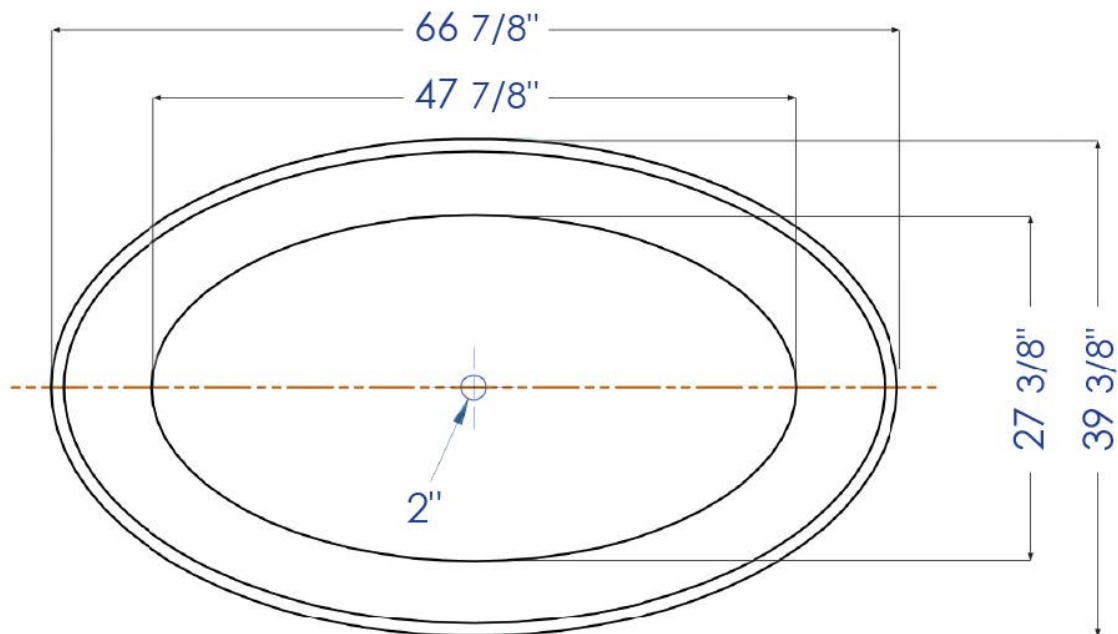

AB9941

67" White Oval Solid Surface Smooth Resin Soaking Bathtub

Please Note; Due to thermal expansion and contraction, the total dimension of the tub will have +2% error, these dimensions are for reference only.