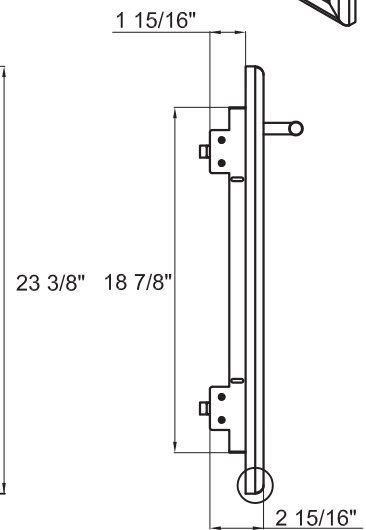

MODEL:
XOG42DD

PRO-GRADE LUXURY
DOUBLE ACCESS DOOR

42
INCH

Overall Dimensions

Width	Height	Depth
42	23 3/8	2 15/16

Cut - Out Dimensions

Width	Height	Depth
37 5/8	19	