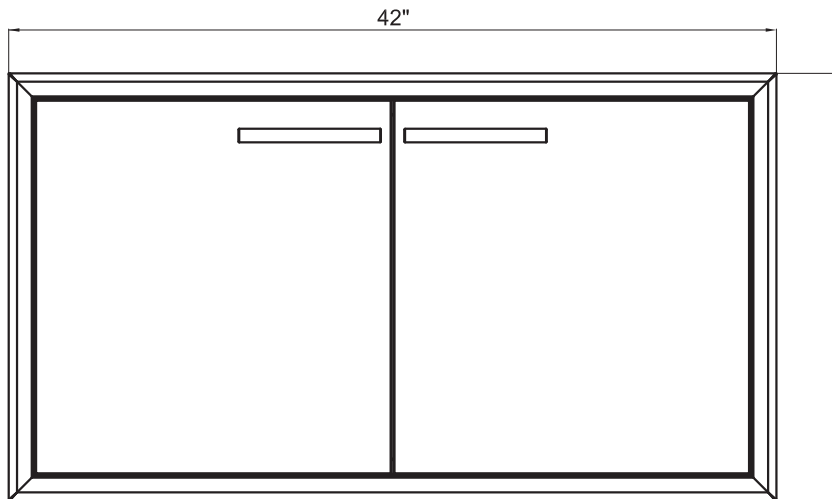

MODEL:
XOG42DD

PRO-GRADE LUXURY
DOUBLE ACCESS DOOR

42
INCH

Overall Dimensions

Width	Height	Depth
42	23 3/8	2 15/16

Cut - Out Dimensions

Width	Height	Depth
37 5/8	19	