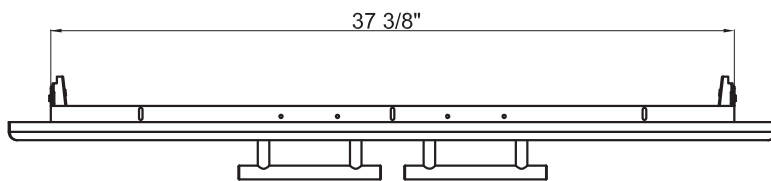

MODEL:
XOG42DD

PRO-GRADE LUXURY
DOUBLE ACCESS DOOR

42
INCH

Overall Dimensions

Width	Height	Depth
42	23 3/8	2 15/16

Cut - Out Dimensions

Width	Height	Depth
37 5/8	19	