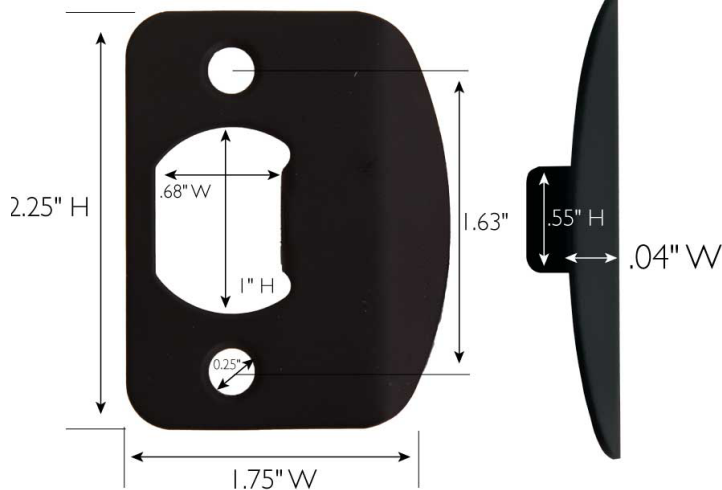

Full Lip Round Corner Strike Plate

Matte Black

SPECIFICATIONS

MATERIAL CONSTRUCTION:	Steel
LOCK FUNCTION:	Other
DEADBOLT FUNCTION:	N/A
ASSEMBLED WEIGHT:	0.28 lbs
ASSEMBLED HEIGHT:	2.25" H
ASSEMBLED LENGTH:	2.5" L
ASSEMBLED WIDTH:	1.75" W
CROSS BORE:	2.13"
EDGE BORE:	1"
REMOVABLE CORE:	No
SPINDLE TYPE:	Other
MOUNTING HARDWARE INCLUDED:	Yes
TOOLS NEEDED FOR INSTALLATION:	Philips Screwdriver