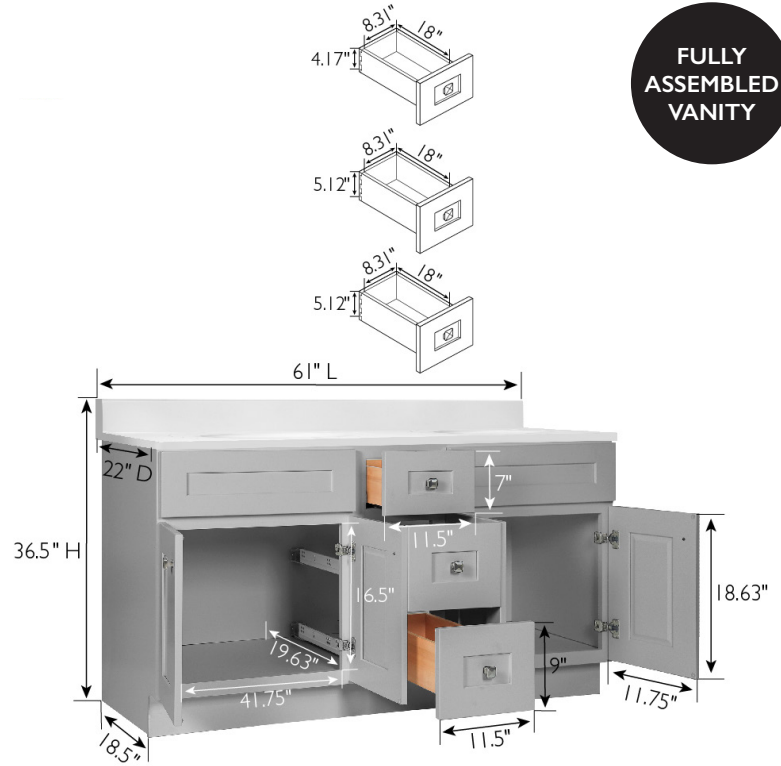

Brookings Shaker 3-Door Vanity with Cultured Marble Single Hole Solid White Top, Fully Assembled, 61x22, Gray Base

**FULLY  
ASSEMBLED  
VANITY**

### SPECIFICATIONS

<b>MATERIAL CONSTRUCTION:</b>	Wood/Cultured Marble
<b>ASSEMBLY REQUIRED:</b>	No
<b>ASSEMBLED DIMENSIONS:</b>	36.5" H x 61" L x 22" D
<b>ASSEMBLED WEIGHT:</b>	172.35 lbs.
<b>TOOLS NEEDED FOR INSTALLATION:</b>	100% Silicone
<b>CONSTRUCTION TYPE:</b>	Face Frame
<b>HINGE STYLE:</b>	Soft Close
<b>DOOR STYLE:</b>	Shaker
<b>DOOR MATERIAL:</b>	HDF
<b>DRAWER STYLE:</b>	3 Drawers
<b>DRAWER MATERIAL:</b>	Solid Wood
<b>GLIDE STYLE:</b>	Soft Close
<b>FAKE DWR STYLE:</b>	N/A
<b>DWR #1 DIMENSIONS:</b>	4.17" H x 18" L x 8.31" D
<b>DWR #2 DIMENSIONS:</b>	5.12" H x 18" L x 8.31" D
<b>DWR #3 DIMENSIONS:</b>	5.12" H x 18" L x 8.31" D
<b>DWR CONSTRUCTION:</b>	Dove Tail
<b>FACE FRAME MATERIAL:</b>	Solid Wood
<b>SIDES MATERIAL:</b>	Plywood
<b>BOTTOM MATERIAL:</b>	Plywood

<b>TOE KICK INSET WIDTH:</b>	4.5"
<b>BACK PANEL MATERIAL:</b>	Plywood
<b>BACK BRACE MATERIAL:</b>	Solid Wood
<b>FAUCET TYPE:</b>	Lav Single Hole
<b>NUMBER OF MOUNTING HOLES:</b>	3
<b>BOWL MATERIAL:</b>	Cultured Marble
<b>BACK SPLASH INCLUDED:</b>	Yes
<b>COLOR:</b>	Solid White
<b>NUMBER OF BOWLS:</b>	1
<b>BOWL DIMENSIONS:</b>	5.63" H x 11.63" W x 16.85" D
<b>BOWL SHAPE:</b>	Oval
<b>SINK THICKNESS:</b>	1"
<b>MOUNTING TYPE:</b>	Single Hole
<b>OVERFLOW HOLE:</b>	Yes