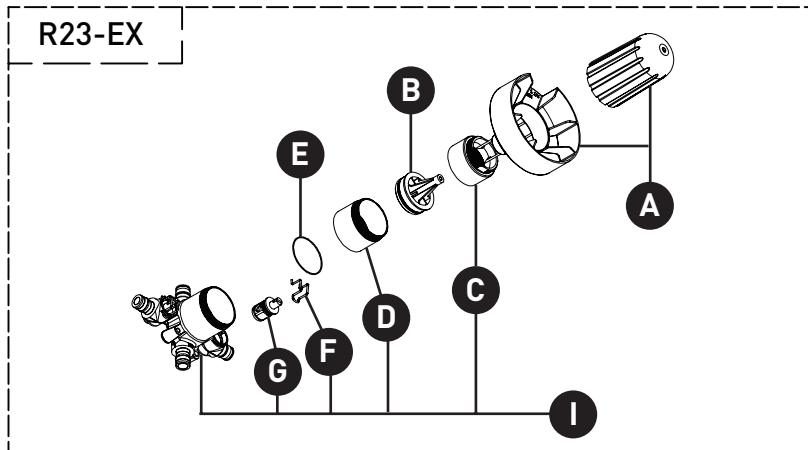

ORDER BY PART NUMBER

ILLUSTRATED PARTS

TVY44

2-way no share Type T/P Coaxial Complete Valve

ID	Kit Number	Finish
A	152-030	N/A
*B	003-421 (x2)	See below
C	152-050 (x2)	N/A
*D	052-071	See below
*E	053-004	See below
*F	S213345C	See below
G	302-414	N/A
H	392-207 (x2)	N/A
I	0914	N/A
J	1956	N/A
K	1952	N/A
*L	1659	See below
M	S5-948	N/A

ONTARIO
houseofrohl.ca/support
1-800-287-5354

ORDER BY PART NUMBER

ILLUSTRATED PARTS

R23

Type T/P Coaxial Valve Rough without Cartridge

ID	Kit Number	Finish
A	0908	N/A
B	7511	N/A
C	305-441	N/A
D	039-516	N/A
E	210-400	N/A
F	390-127 (x2)	N/A
G	7441 (x2)	N/A
H	0123	N/A
I	0123-EX	N/A
J	0123-SPEX	N/A