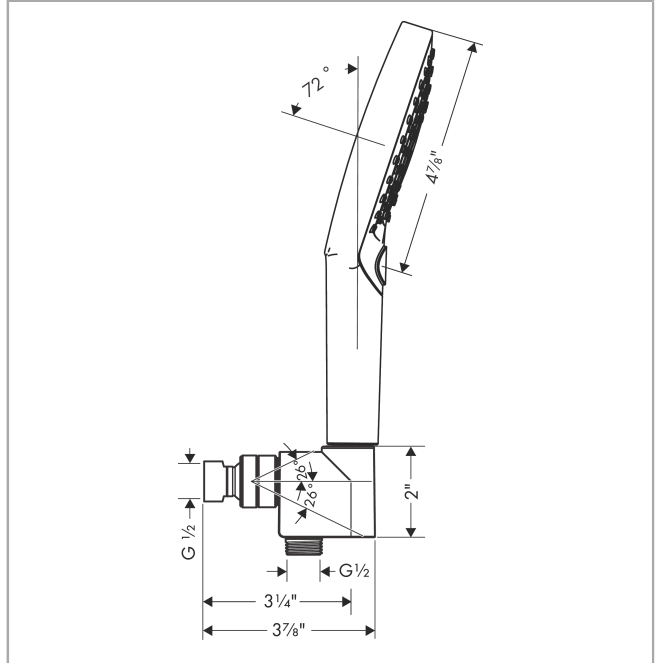

**Raindance Select S**  
**Handshower Set 120 3-Jet, 2.5 GPM**  
 Finishes : **chrome** Part no. : **04542000**

**Description**

**Features**

- Consists of: Handshower, Handshower holder, Handshower hose
- Spray modes: Rain, RainAir, Whirl
- Select button for comfortable alternation of spray modes
- Flow: 2.5 GPM (9.5 L/Min)
- 26° adjustment

**Item details**

List Price \$ 242.00

**Technology**

**Compliance**

**Product image**

**Scale drawing**

**Raindance Select S**  
**Handshower Set 120 3-Jet, 2.5 GPM**  
 Finishes : **chrome** Part no. : **04542000**

Exploded drawing

Year of production: >11/18

**Raindance Select S**  
**Handshower Set 120 3-Jet, 2.5 GPM**  
 Finishes : **chrome**    Part no. : **04542000**

## Spare parts list

Year of production: >11/18

Pos.	Description	Part no.	Price	PU
1	support	04580000	-	1
2	filter packing	88649000	-	1
3	nut	97958000	-	1
4	lever collar	97536000	-	1
5	seal	97606000	-	1
6	ball joint	97331000	-	1
7	set of non return valves DW 15	94074000	-	1
8	seal	98058000	-	1
9	shower hose 1,60 m	28276003	-	1
10	filter packing	94246000	-	1
11	handshower	26531001	-	1