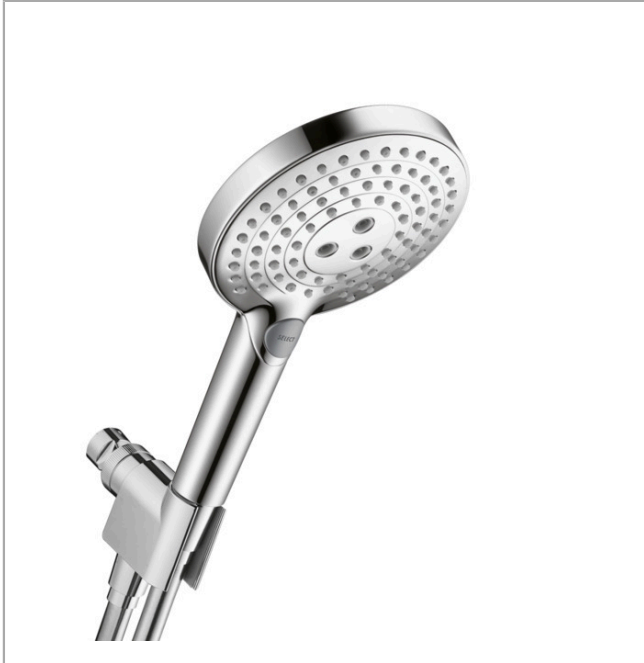

**Raindance Select S**  
**Handshower Set 120 3-Jet, 2.5 GPM**  
 Finishes : **chrome** Part no. : **04542000**

**Description**

**Features**

- Consists of: Handshower, Handshower holder, Handshower hose
- Spray modes: Rain, RainAir, Whirl
- Select button for comfortable alternation of spray modes
- Flow: 2.5 GPM (9.5 L/Min)
- 26° adjustment

**Item details**

List Price \$ 242.00

**Technology**

**Compliance**

**Product image**

**Scale drawing**

**Raindance Select S**  
**Handshower Set 120 3-Jet, 2.5 GPM**  
 Finishes : **chrome** Part no. : **04542000**

Exploded drawing

Year of production: >11/18

**Raindance Select S**  
**Handshower Set 120 3-Jet, 2.5 GPM**  
 Finishes : **chrome**    Part no. : **04542000**