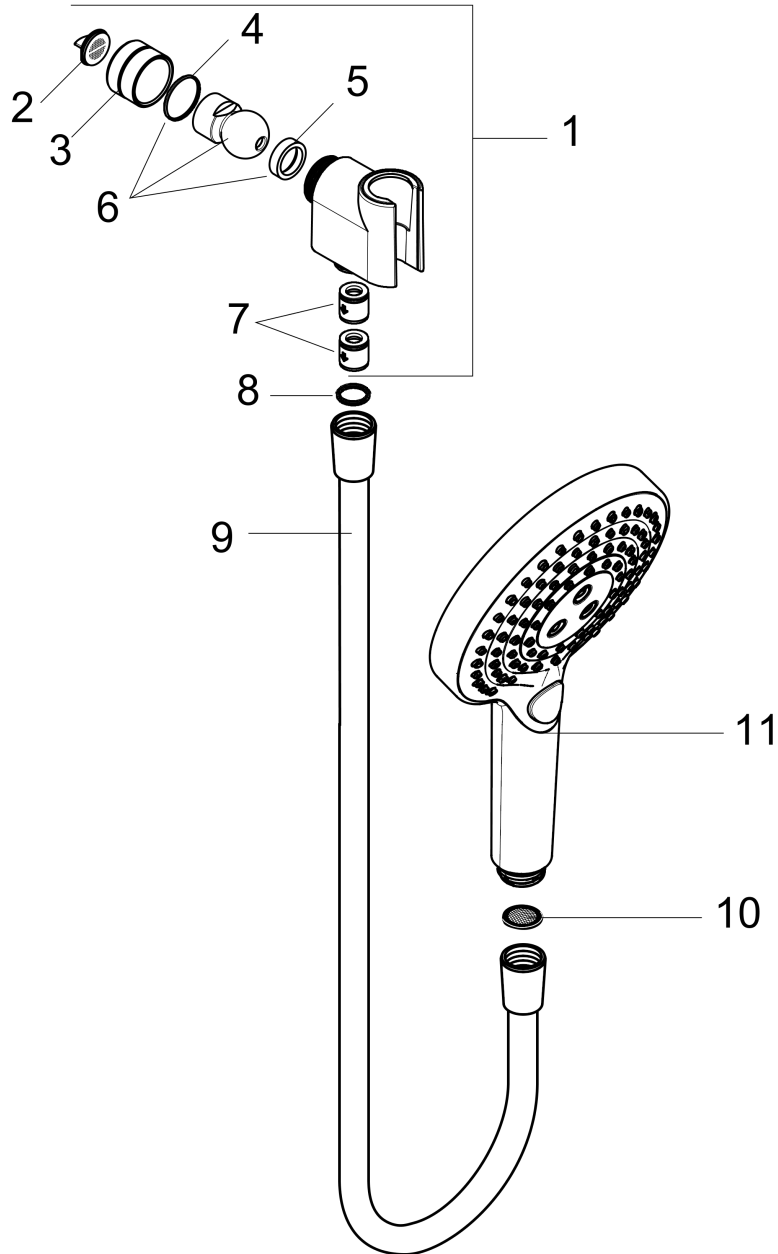

**Raindance Select S**  
**Handshower Set 120 3-Jet, 2.5 GPM**  
 Finishes : **chrome** Part no. : **04542000**

**Description**

**Features**

- Consists of: Handshower, Handshower holder, Handshower hose
- Spray modes: Rain, RainAir, Whirl
- Select button for comfortable alternation of spray modes
- Flow: 2.5 GPM (9.5 L/Min)
- 26° adjustment

**Item details**

List Price \$ 242.00

**Technology**

**Compliance**

**Product image**

**Scale drawing**

**Raindance Select S**  
**Handshower Set 120 3-Jet, 2.5 GPM**  
 Finishes : **chrome** Part no. : **04542000**

Exploded drawing

Year of production: >11/18

**Raindance Select S**  
**Handshower Set 120 3-Jet, 2.5 GPM**  
 Finishes : **chrome**    Part no. : **04542000**

## Spare parts list

Year of production: >11/18

Pos.	Description	Part no.	Price	PU
1	support	04580000	-	1
2	filter packing	88649000	-	1
3	nut	97958000	-	1
4	lever collar	97536000	-	1
5	seal	97606000	-	1
6	ball joint	97331000	-	1
7	set of non return valves DW 15	94074000	-	1
8	seal	98058000	-	1
9	shower hose 1,60 m	28276003	-	1
10	filter packing	94246000	-	1
11	handshower	26531001	-	1