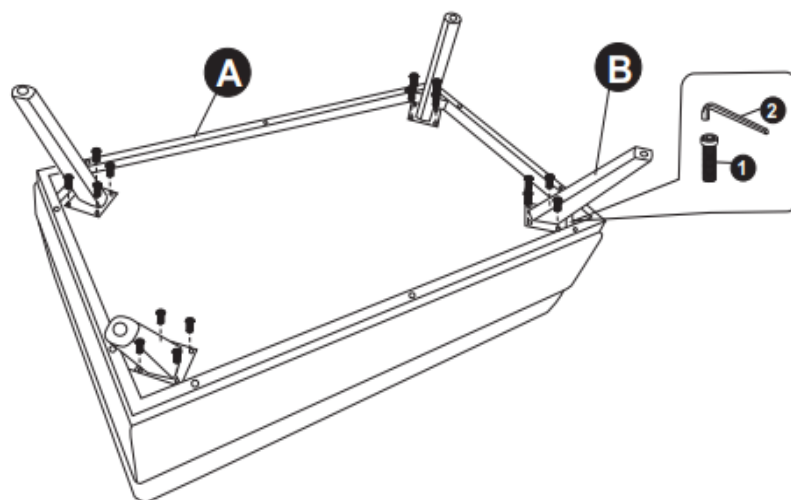

ALLEN KEY SCREW
M6 x 14 mm
QTY 16

2

ALLEN KEY
5 mm
QTY 1

Step 1

1. Place Ottoman (A) upside down on a flat, smooth surface.
2. Attach Feet (B) using Allen Key Screws (1) to each corner.
3. Use Allen Key (2) to tighten.