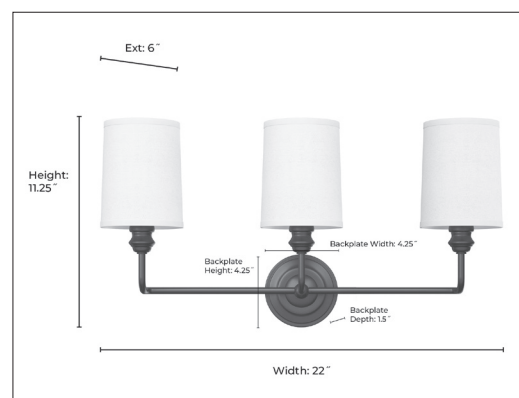

99803

LEENA THREE LIGHT VANITY

FINISH

MB - Matte Black
 PN - Polished Nickel
 VB - Vintage Brass

DIMENSIONS

Width 22"
 Height 11.25"
 Ext. 6"
 Backplate Width 4.25"
 Backplate Depth 1.5"
 Backplate Height 4.25"
 Weight 2.07 lbs

MATERIAL

Steel

SHADE

White Fabric

LAMPING

Bulbs 3 Candle
 Bulb Base Candelabra (E12)
 Watts per Bulb 60W
 Voltage 120V
 Total Wattage 120W
 Bulbs Included No

CERTIFICATION

ETL Listed Damp Location

ITEM NUMBER

SKUs
 99803 MB
 99803 PN
 99803 VB

99803 MB

99803 PN

99803 VB

Millennium Lighting
 105 Declaration Drive
 McDonough, GA 30253
www.millenniumlighting.com