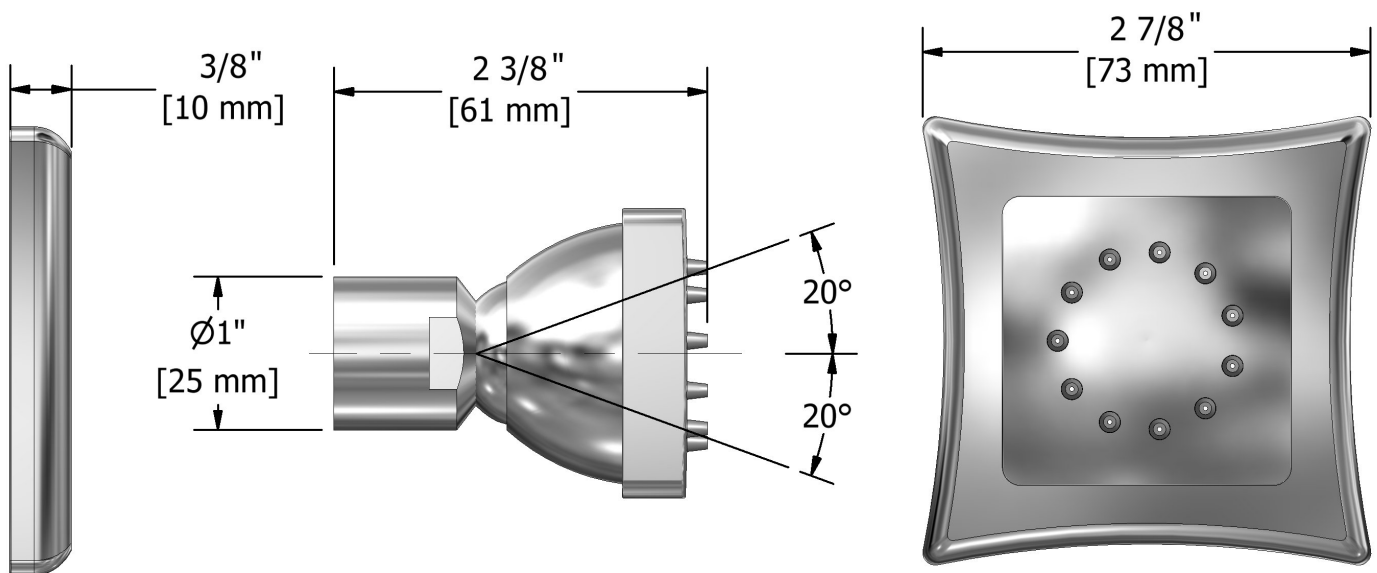

Certifications

- CSA B125.1
- ASME A112.18.1
- Approbation CMR248

UPC®