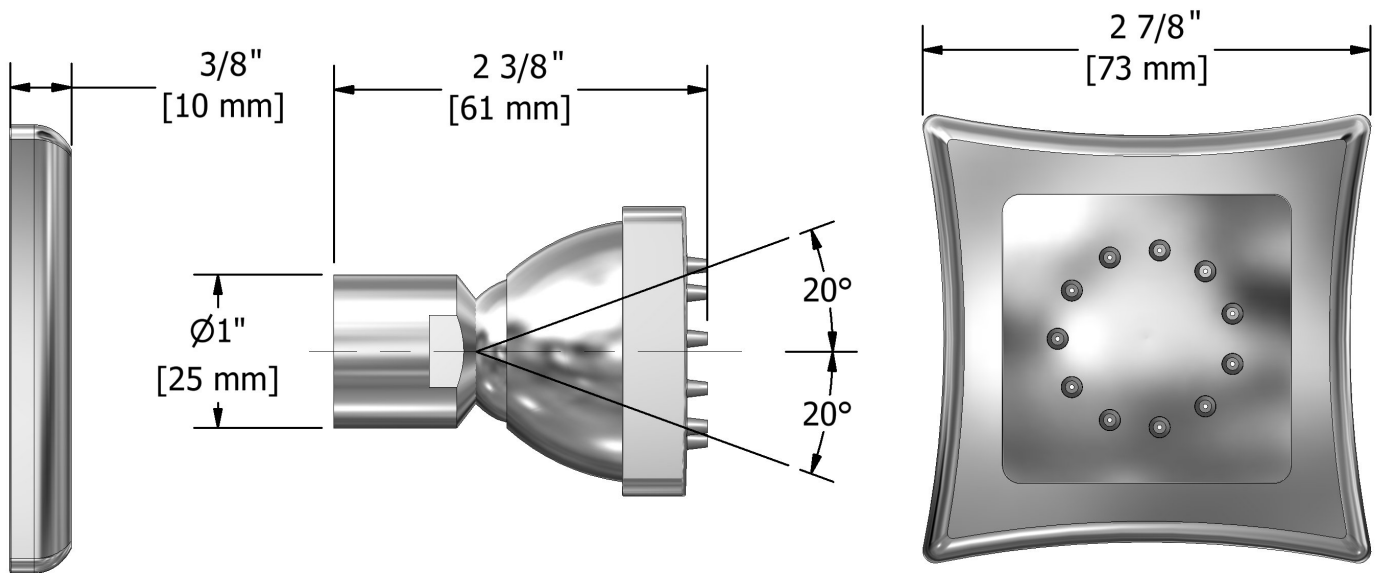

Certifications

- CSA B125.1
- ASME A112.18.1
- CMR248 Approval

UPC®