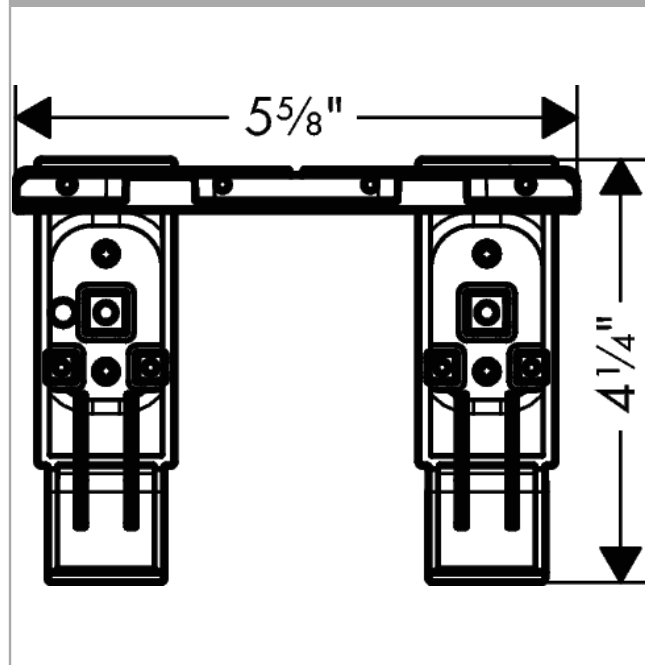

AXOR Universal Accessories

Adapter Set

Finishes : **brushed nickel** Part no. : **42870820**

Description

Features

- For installing an accessory on a rail, or for combining toilet paper holder with shelf or soap dish
- Fits with soap dish/shelf #42803000 or shelf 300mm #42838000 with roll holder #42836000

Product image

Scale drawing

AXOR Universal Accessories

Adapter Set

Finishes : **brushed nickel** Part no. : **42870820**

Exploded drawing

Year of production: >02/16

AXOR Universal Accessories

Adapter Set

Finishes : **brushed nickel** Part no. : **42870820**

Spare parts list

Year of production: >02/16

Pos.	Description	Part no.	PC	PU
1	cover	92464000	0	1
a	hexagon socket screw M6x10	92847000	0	1