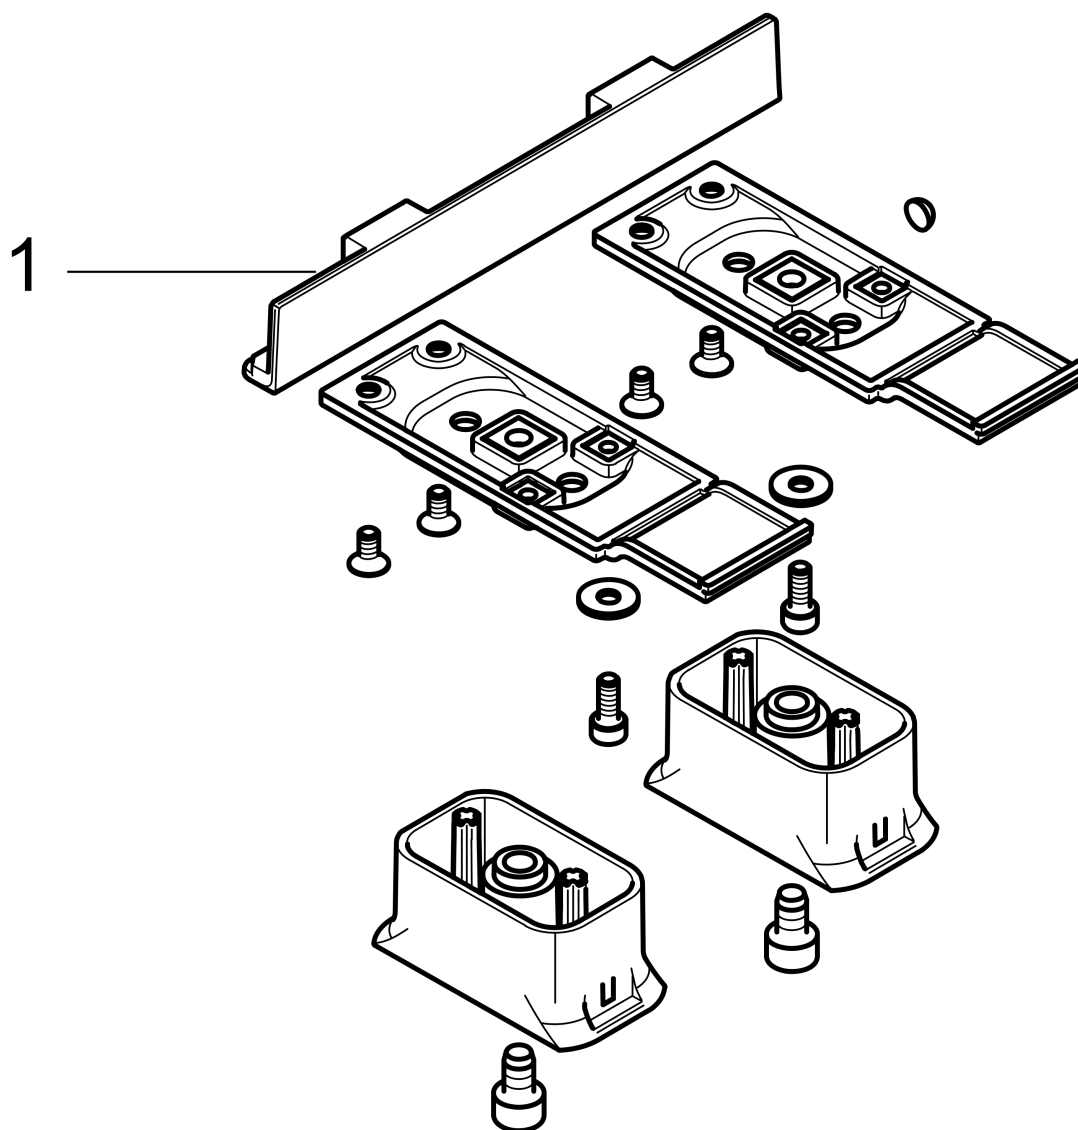

AXOR Universal Accessories

Adapter Set

Finishes : **brushed nickel** Part no. : **42870820**

Description

Features

- For installing an accessory on a rail, or for combining toilet paper holder with shelf or soap dish
- Fits with soap dish/shelf #42803000 or shelf 300mm #42838000 with roll holder #42836000

Product image

Scale drawing

AXOR Universal Accessories

Adapter Set

Finishes : **brushed nickel** Part no. : **42870820**

Exploded drawing

Year of production: >02/16

AXOR Universal Accessories

Adapter Set

Finishes : **brushed nickel** Part no. : **42870820**

Spare parts list

Year of production: >02/16

Pos.	Description	Part no.	PC	PU
1	cover	92464000	0	1
a	hexagon socket screw M6x10	92847000	0	1