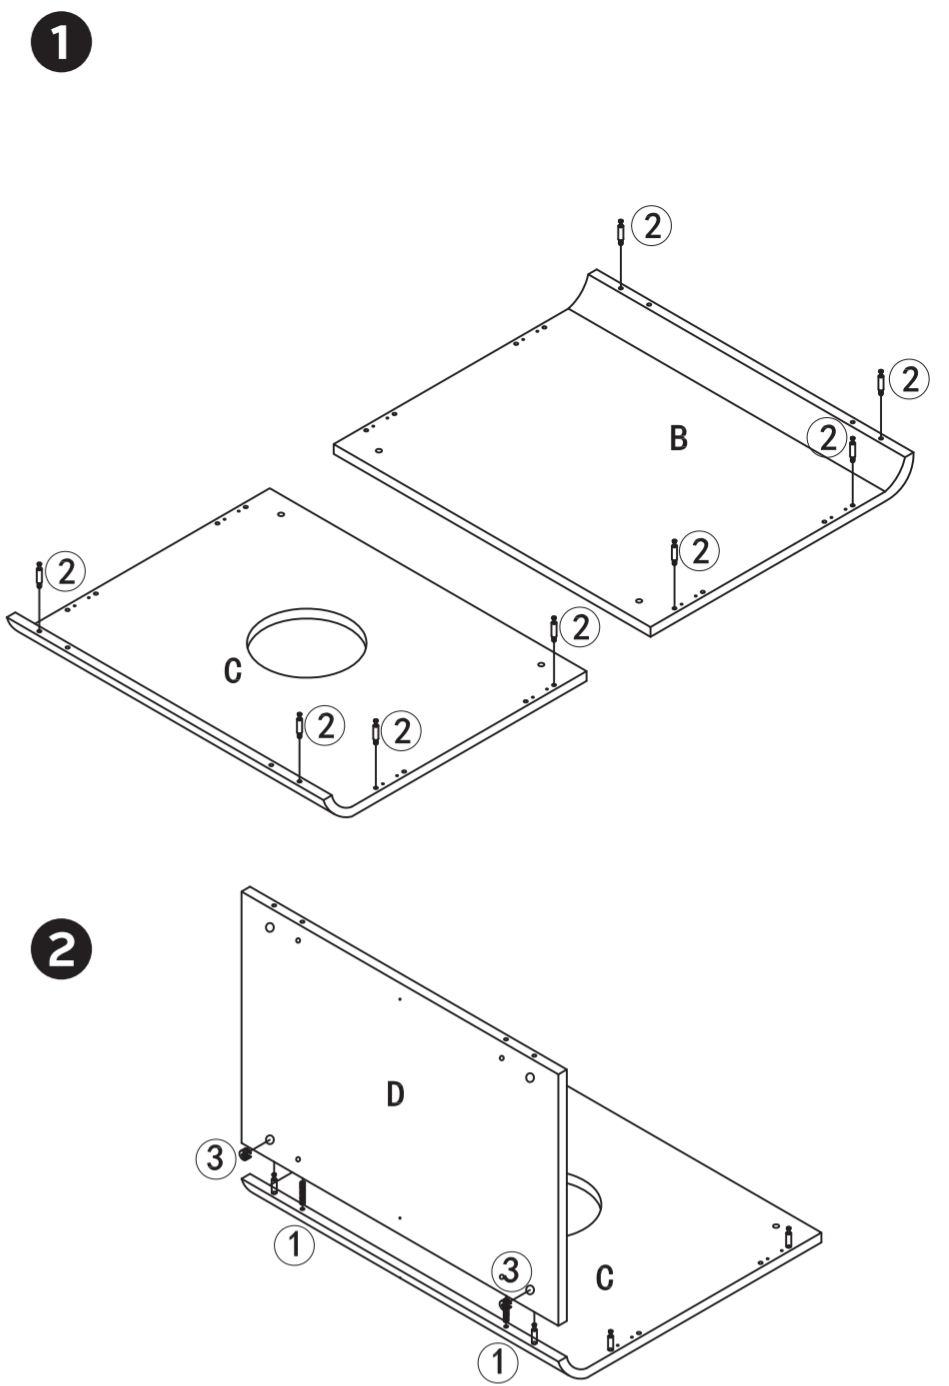

Parts List

① 12 PCS ø8*30	② 12 PCS	③ 12 PCS ø15*12
④ 2 PCS	⑤ 2 PC	⑥ 16 PCS ø3*12

Care Instructions

Use a slightly damp cloth to clean as needed, and wipe dry. For persistent spots, gently clean with a soft cloth and a solution of water and mild detergent, and wipe dry. Do not use cleaning products containing ammonia, alcohol or petroleum.

This furniture piece is made from natural wood. Some variability in the color and grain is normal. If small nicks or scratches occur, the finish can be restored using colored furniture polish.

Periodically check to make sure all connections of the product are tight. Re-tighten if necessary.

Warning

Please be aware that this product is designed and crafted for animals that are familiar with crates or enclosed litter boxes. Not intended to be used as a restraining device for aggressive or dangerous animals that dig, chew, or paw aggressively. Staaart is not liable for any damage caused by aggressive, destructive or untrained animals. Do not leave your pet unattended. Do not use near an open or exposed flame.