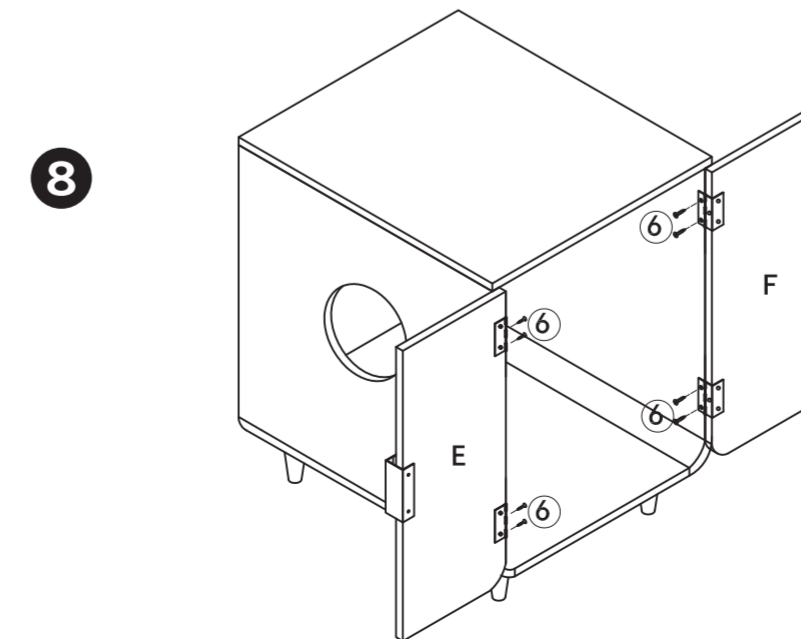

Parts List

① 12 PCS ø8*30	② 12 PCS	③ 12 PCS ø15*12
④ 2 PCS	⑤ 2 PC	⑥ 16 PCS ø3*12

Care Instructions

Use a slightly damp cloth to clean as needed, and wipe dry. For persistent spots, gently clean with a soft cloth and a solution of water and mild detergent, and wipe dry. Do not use cleaning products containing ammonia, alcohol or petroleum.

This furniture piece is made from natural wood. Some variability in the color and grain is normal. If small nicks or scratches occur, the finish can be restored using colored furniture polish.

Periodically check to make sure all connections of the product are tight. Re-tighten if necessary.

Warning

Please be aware that this product is designed and crafted for animals that are familiar with crates or enclosed litter boxes. Not intended to be used as a restraining device for aggressive or dangerous animals that dig, chew, or paw aggressively. Staaart is not liable for any damage caused by aggressive, destructive or untrained animals. Do not leave your pet unattended. Do not use near an open or exposed flame.