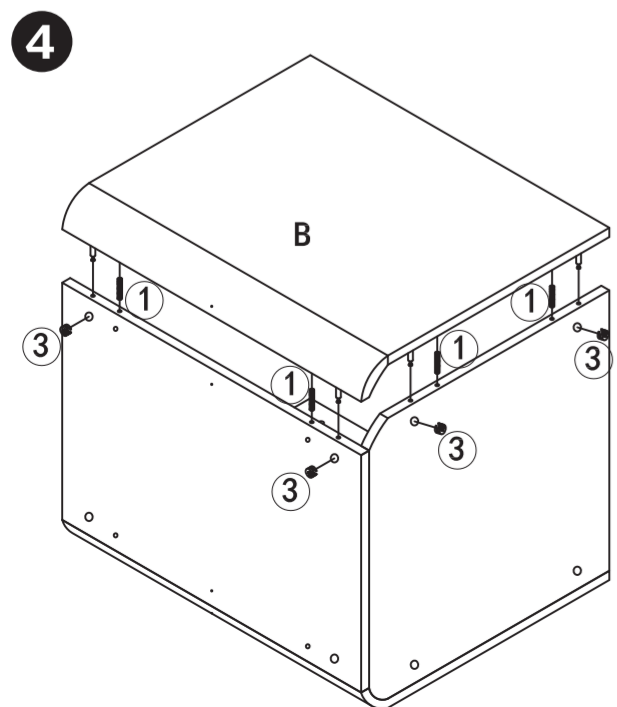

Parts List

① 12 PCS ø8*30	② 12 PCS	③ 12 PCS ø15*12
④ 2 PCS	⑤ 2 PC	⑥ 16 PCS ø3*12

Care Instructions

Use a slightly damp cloth to clean as needed, and wipe dry. For persistent spots, gently clean with a soft cloth and a solution of water and mild detergent, and wipe dry. Do not use cleaning products containing ammonia, alcohol or petroleum.

This furniture piece is made from natural wood. Some variability in the color and grain is normal. If small nicks or scratches occur, the finish can be restored using colored furniture polish.

Periodically check to make sure all connections of the product are tight. Re-tighten if necessary.

Warning

Please be aware that this product is designed and crafted for animals that are familiar with crates or enclosed litter boxes. Not intended to be used as a restraining device for aggressive or dangerous animals that dig, chew, or paw aggressively. Staaart is not liable for any damage caused by aggressive, destructive or untrained animals. Do not leave your pet unattended. Do not use near an open or exposed flame.