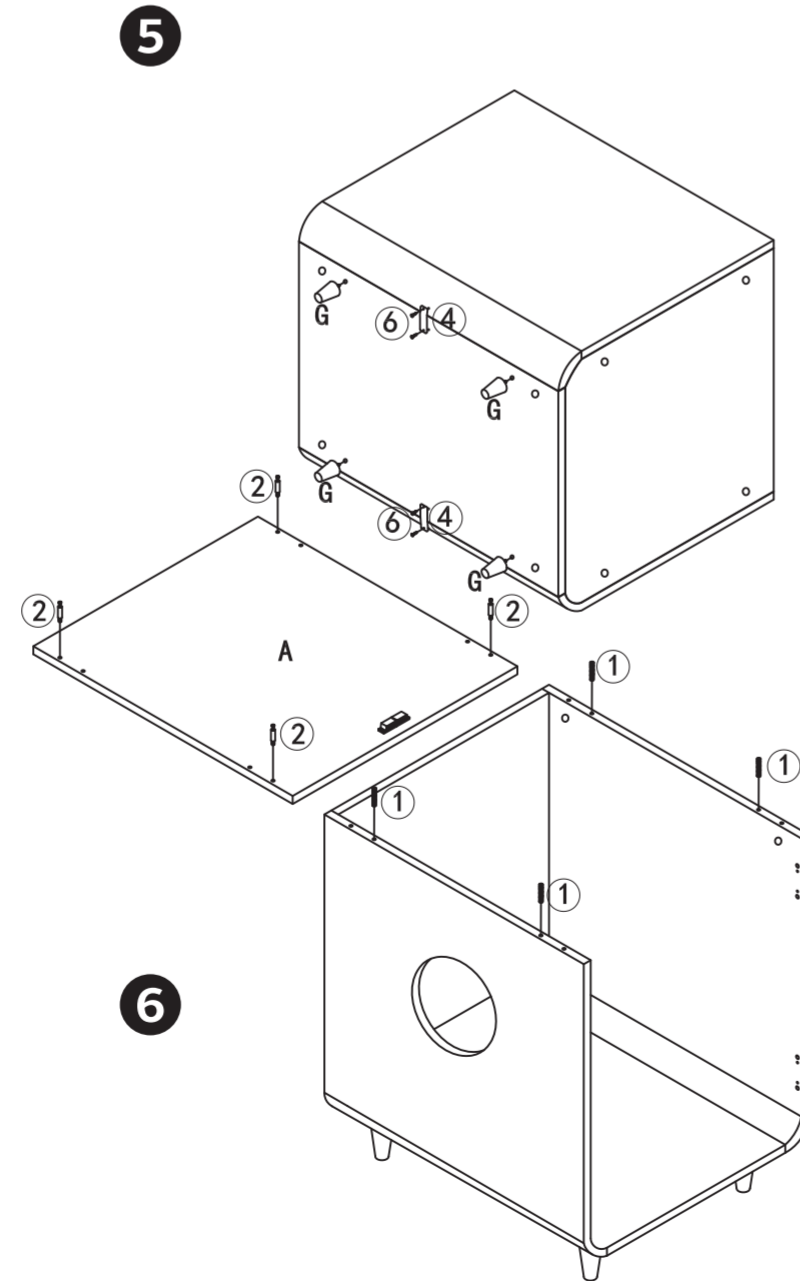

Parts List

① 12 PCS ø8*30	② 12 PCS	③ 12 PCS ø15*12
④ 2 PCS	⑤ 2 PC	⑥ 16 PCS ø3*12

Care Instructions

Use a slightly damp cloth to clean as needed, and wipe dry. For persistent spots, gently clean with a soft cloth and a solution of water and mild detergent, and wipe dry. Do not use cleaning products containing ammonia, alcohol or petroleum.

This furniture piece is made from natural wood. Some variability in the color and grain is normal. If small nicks or scratches occur, the finish can be restored using colored furniture polish.

Periodically check to make sure all connections of the product are tight. Re-tighten if necessary.

Warning

Please be aware that this product is designed and crafted for animals that are familiar with crates or enclosed litter boxes. Not intended to be used as a restraining device for aggressive or dangerous animals that dig, chew, or paw aggressively. Staaart is not liable for any damage caused by aggressive, destructive or untrained animals. Do not leave your pet unattended. Do not use near an open or exposed flame.