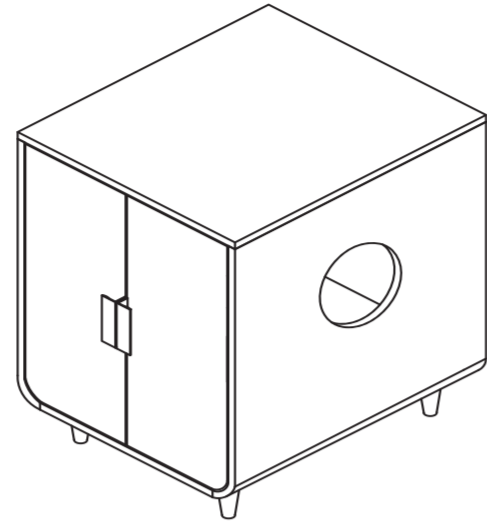

stAArt

Dyad Wooden Cat Litter Box

ST-K100010

Installation for RIGHT side entrance

Check that you have all the parts shown BEFORE assembling the product. If any parts are missing, please reach out to us.

US