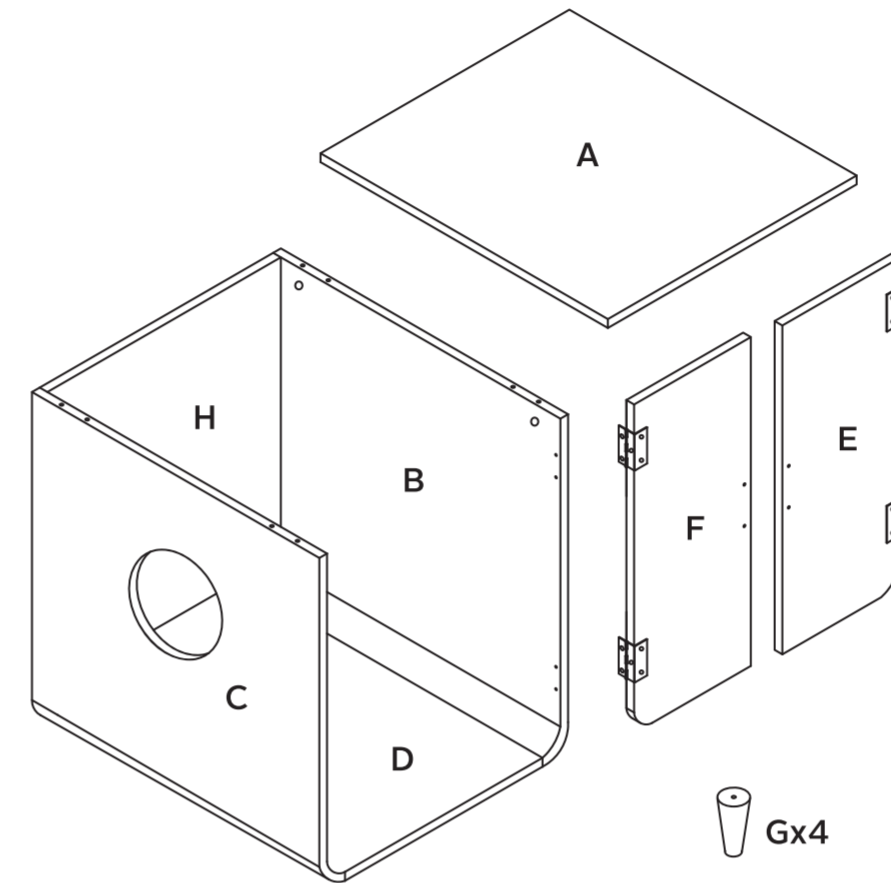

Parts List

① 12 PCS ø8*30	② 12 PCS	③ 12 PCS ø15*12
④ 2 PCS	⑤ 2 PC	⑥ 16 PCS ø3*12

Care Instructions

Use a slightly damp cloth to clean as needed, and wipe dry. For persistent spots, gently clean with a soft cloth and a solution of water and mild detergent, and wipe dry. Do not use cleaning products containing ammonia, alcohol or petroleum.

This furniture piece is made from natural wood. Some variability in the color and grain is normal. If small nicks or scratches occur, the finish can be restored using colored furniture polish.

Periodically check to make sure all connections of the product are tight. Re-tighten if necessary.

Warning

Please be aware that this product is designed and crafted for animals that are familiar with crates or enclosed litter boxes. Not intended to be used as a restraining device for aggressive or dangerous animals that dig, chew, or paw aggressively. Staaart is not liable for any damage caused by aggressive, destructive or untrained animals. Do not leave your pet unattended. Do not use near an open or exposed flame.