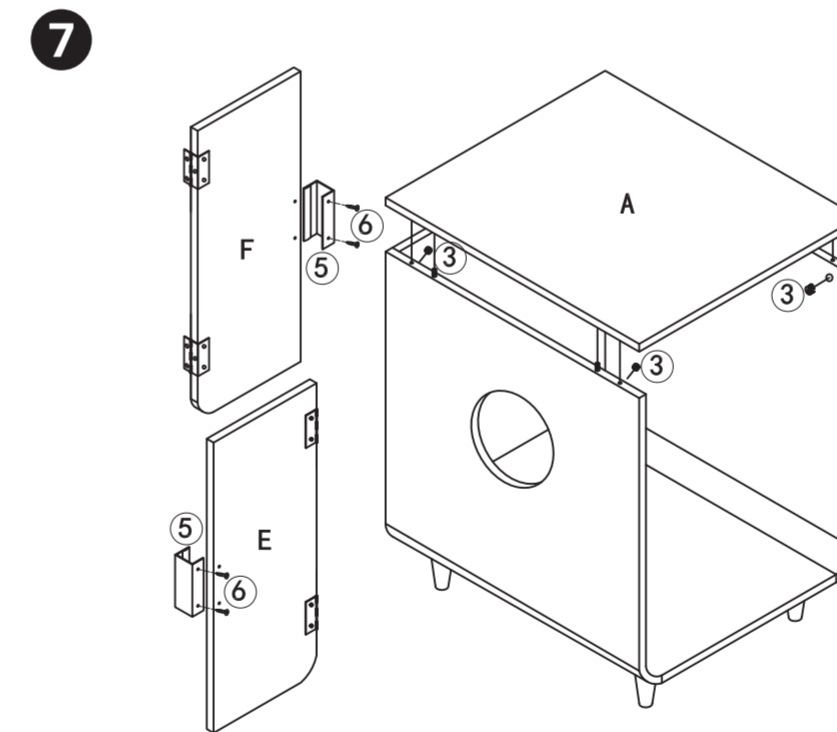

Parts List

① 12 PCS ø8*30	② 12 PCS	③ 12 PCS ø15*12
④ 2 PCS	⑤ 2 PC	⑥ 16 PCS ø3*12

Care Instructions

Use a slightly damp cloth to clean as needed, and wipe dry. For persistent spots, gently clean with a soft cloth and a solution of water and mild detergent, and wipe dry. Do not use cleaning products containing ammonia, alcohol or petroleum.

This furniture piece is made from natural wood. Some variability in the color and grain is normal. If small nicks or scratches occur, the finish can be restored using colored furniture polish.

Periodically check to make sure all connections of the product are tight. Re-tighten if necessary.

Warning

Please be aware that this product is designed and crafted for animals that are familiar with crates or enclosed litter boxes. Not intended to be used as a restraining device for aggressive or dangerous animals that dig, chew, or paw aggressively. Staaart is not liable for any damage caused by aggressive, destructive or untrained animals. Do not leave your pet unattended. Do not use near an open or exposed flame.