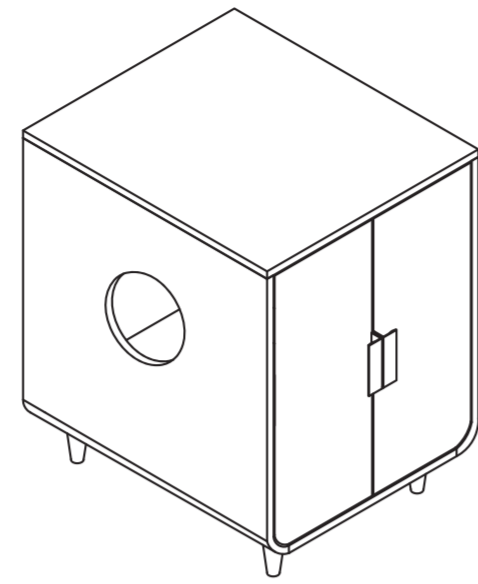

stAArt

Dyad Wooden Cat Litter Box

ST-K100010

Installation for LEFT side entrance

Check that you have all the parts shown BEFORE assembling the product. If any parts are missing, please reach out to us.

US

Teamson Design Corp.
Customer Service: 800-935-3959
Mon-Fri 9:00-16:30 EST
Email: support@teamson.com