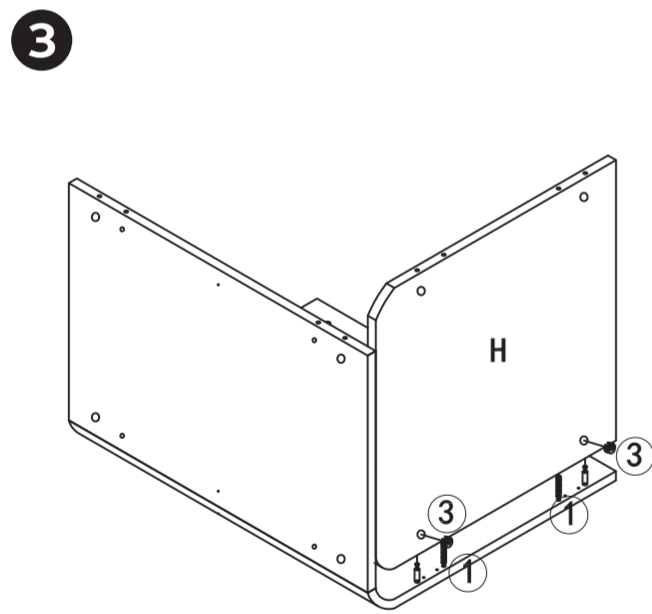

Parts List

① 12 PCS ø8*30	② 12 PCS	③ 12 PCS ø15*12
④ 2 PCS	⑤ 2 PC	⑥ 16 PCS ø3*12

Care Instructions

Use a slightly damp cloth to clean as needed, and wipe dry. For persistent spots, gently clean with a soft cloth and a solution of water and mild detergent, and wipe dry. Do not use cleaning products containing ammonia, alcohol or petroleum.

This furniture piece is made from natural wood. Some variability in the color and grain is normal. If small nicks or scratches occur, the finish can be restored using colored furniture polish.

Periodically check to make sure all connections of the product are tight. Re-tighten if necessary.

Warning

Please be aware that this product is designed and crafted for animals that are familiar with crates or enclosed litter boxes. Not intended to be used as a restraining device for aggressive or dangerous animals that dig, chew, or paw aggressively. Staaart is not liable for any damage caused by aggressive, destructive or untrained animals. Do not leave your pet unattended. Do not use near an open or exposed flame.