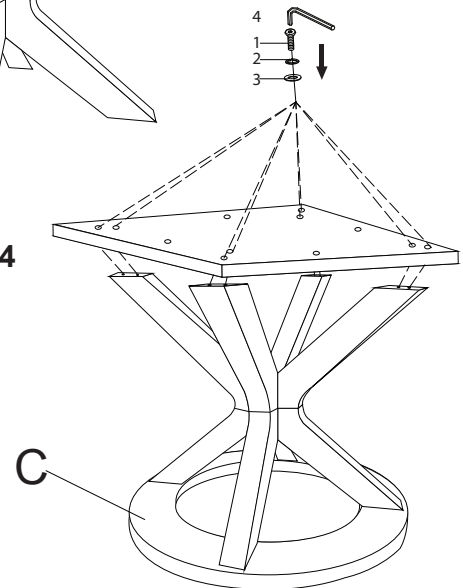

# A.R.T. FURNITURE® ASSEMBLY INSTRUCTIONS

Round Dining Table  
284225-2303

Thank you for purchasing this quality product from A.R.T. Furniture. Be sure to check all packing material for parts which may have come loose inside the carton during shipment. Identify and count all parts and compare with the parts list below.

**Note:** Some furniture is heavy, it is recommended that two people assembly this item to avoid injury or damage.

Step 1

Step 2

Step 3

Step 4

Step 5

No.	Hardware List		Qt.
1		5/16" X 1 3/4" Bolt	16
2		5/16" Lock Washer	16
3		5/16" Flat Washer	16
4		5mm Allen key	1

No.	PARTS LIST		Qt.
A		Table Top	1PC
B		Legs	2PCS
C		Base	1PC