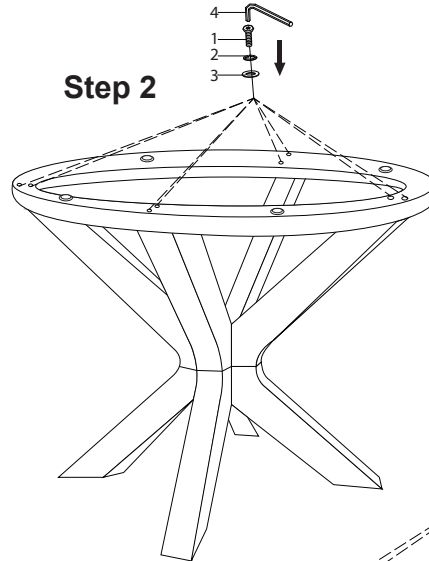

# A.R.T. FURNITURE® ASSEMBLY INSTRUCTIONS

Round Dining Table  
284225-2303

Thank you for purchasing this quality product from A.R.T. Furniture. Be sure to check all packing material for parts which may have come loose inside the carton during shipment. Identify and count all parts and compare with the parts list below.

**Note:** Some furniture is heavy, it is recommended that two people assembly this item to avoid injury or damage.

Step 1

Step 2

Step 3

Step 4

Step 5

No.	Hardware List		Qt.
1		5/16" X 1 3/4" Bolt	16
2		5/16" Lock Washer	16
3		5/16" Flat Washer	16
4		5mm Allen key	1

No.	PARTS LIST		Qt.
A		Table Top	1PC
B		Legs	2PCS
C		Base	1PC