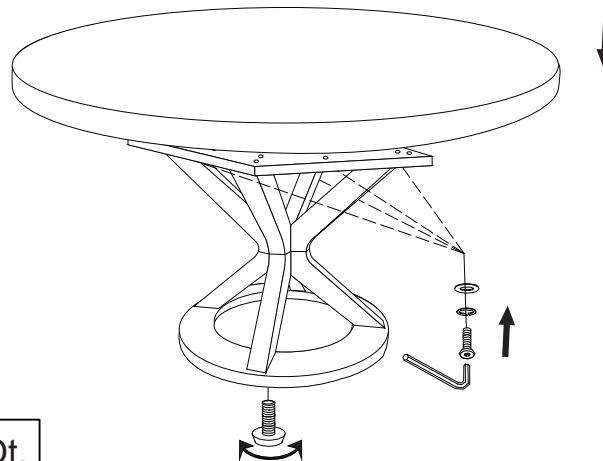

# A.R.T. FURNITURE® ASSEMBLY INSTRUCTIONS

Round Dining Table  
284225-2303

Thank you for purchasing this quality product from A.R.T. Furniture. Be sure to check all packing material for parts which may have come loose inside the carton during shipment. Identify and count all parts and compare with the parts list below.

**Note:** Some furniture is heavy, it is recommended that two people assembly this item to avoid injury or damage.

Step 1

Step 2

Step 3

Step 4

Step 5

No.	Hardware List		Qt.
1		5/16" X 1 3/4" Bolt	16
2		5/16" Lock Washer	16
3		5/16" Flat Washer	16
4		5mm Allen key	1

No.	PARTS LIST		Qt.
A		Table Top	1PC
B		Legs	2PCS
C		Base	1PC