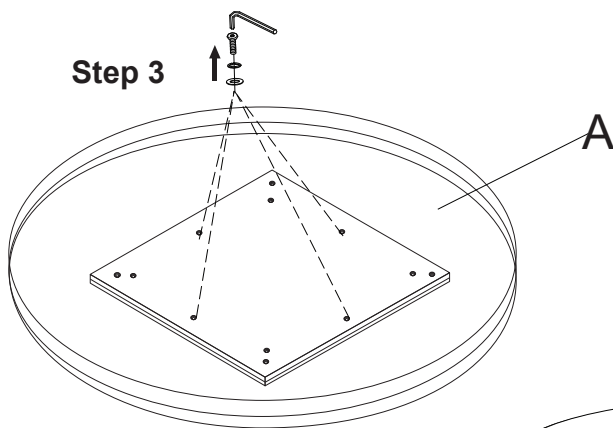

# A.R.T. FURNITURE® ASSEMBLY INSTRUCTIONS

Round Dining Table  
284225-2303

Thank you for purchasing this quality product from A.R.T. Furniture. Be sure to check all packing material for parts which may have come loose inside the carton during shipment. Identify and count all parts and compare with the parts list below.

**Note:** Some furniture is heavy, it is recommended that two people assembly this item to avoid injury or damage.

Step 1

Step 2

Step 3

Step 4

Step 5

No.	Hardware List		Qt.
1		5/16" X 1 3/4" Bolt	16
2		5/16" Lock Washer	16
3		5/16" Flat Washer	16
4		5mm Allen key	1

No.	PARTS LIST		Qt.
A		Table Top	1PC
B		Legs	2PCS
C		Base	1PC