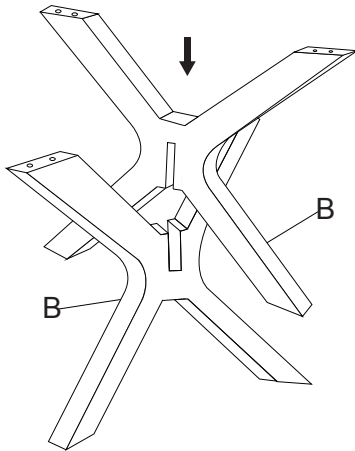

# A.R.T. FURNITURE® ASSEMBLY INSTRUCTIONS

Round Dining Table  
284225-2303

Thank you for purchasing this quality product from A.R.T. Furniture. Be sure to check all packing material for parts which may have come loose inside the carton during shipment. Identify and count all parts and compare with the parts list below.

**Note:** Some furniture is heavy, it is recommended that two people assembly this item to avoid injury or damage.

Step 1

Step 2

Step 3

Step 4

Step 5

No.	Hardware List		Qt.
1		5/16" X 1 3/4" Bolt	16
2		5/16" Lock Washer	16
3		5/16" Flat Washer	16
4		5mm Allen key	1

No.	PARTS LIST		Qt.
A		Table Top	1PC
B		Legs	2PCS
C		Base	1PC