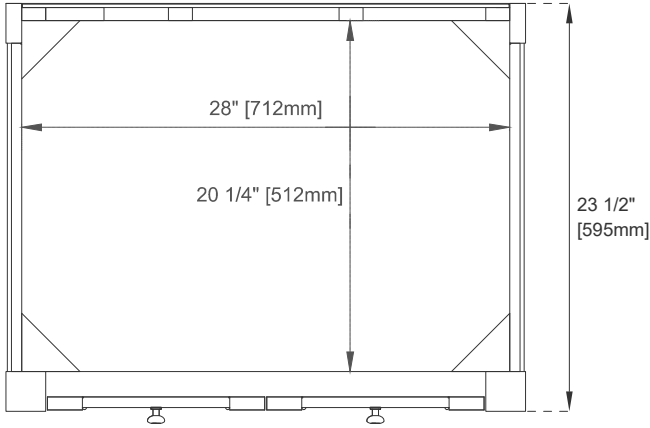

Number of Drawers: 0

Number of Tip Outs: 0

USB/Power Component: YES (ETL5011080)

Cord Length: 6'6"

Assembly Type: Installation of Optional 3cm Top with Sink

Hardware Material and Finish: BW/SC-Zinc Alloy in Champagne Brass Color;

LNO-Zinc Alloy in Matte Black Color; WWO-Zinc Alloy in Brushed Nickel Color

Fits Drain Hole Size: 1 3/4"

European Soft Close Hinges

Adjustable Levelers

Dimension

Width: 29-7/8"

Depth: 23-1/2"

Height: 33"

Rough-In Height: 21-1/2"

Visit website for warranty and installation information
www.jamesmartinvanities.com

30" BRECKENRIDGE VANITY

330-V30-BW 330-V30-SC
 330-V30-LNO 330-V30-WWO

JAMES MARTIN VANITIES

Top View