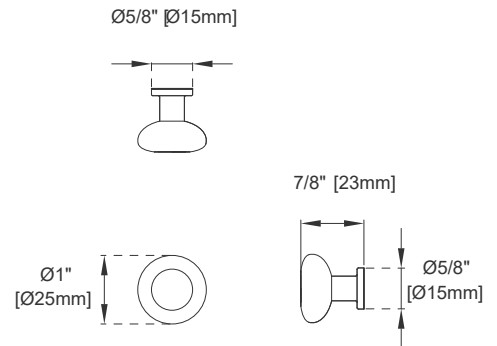

Number of Drawers: 0

Number of Tip Outs: 0

USB/Power Component: YES (ETL5011080)

Cord Length: 6'6"

Assembly Type: Installation of Optional 3cm Top with Sink

Hardware Material and Finish: BW/SC-Zinc Alloy in Champagne Brass Color;

LNO-Zinc Alloy in Matte Black Color; WWO-Zinc Alloy in Brushed Nickel Color

Fits Drain Hole Size: 1 3/4"

European Soft Close Hinges

Adjustable Levelers

Dimension

Width: 29-7/8"

Depth: 23-1/2"

Height: 33"

Rough-In Height: 21-1/2"

Visit website for warranty and installation information
www.jamesmartinvanities.com

30" BRECKENRIDGE VANITY

330-V30-BW 330-V30-SC
 330-V30-LNO 330-V30-WWO

JAMES MARTIN VANITIES

Top View

Front View

Knob

All dimensions are nominal

Diagrams are of cabinet only—James Martin Optional Countertops and sinks are not shown

Visit website for warranty and installation information
www.jamesmartinvanities.com