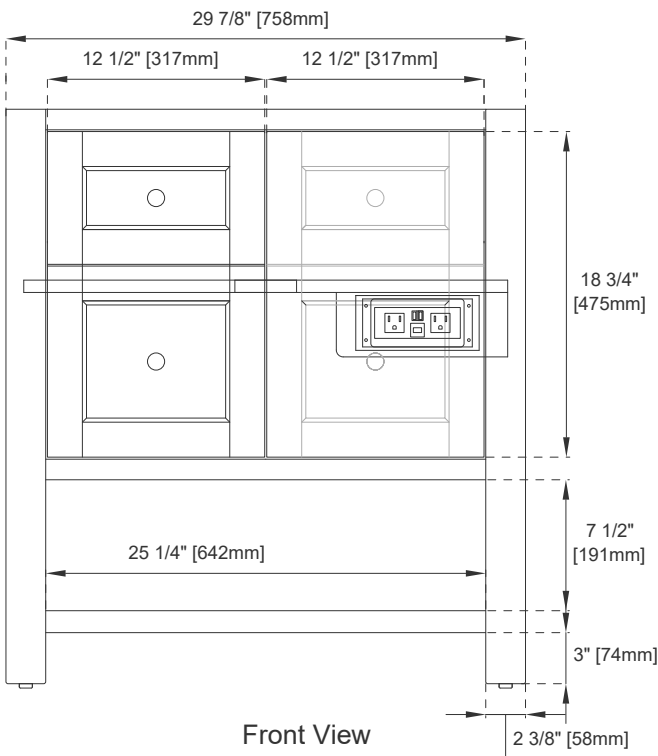

Number of Drawers: 0

Number of Tip Outs: 0

USB/Power Component: YES (ETL5011080)

Cord Length: 6'6"

Assembly Type: Installation of Optional 3cm Top with Sink

Hardware Material and Finish: BW/SC-Zinc Alloy in Champagne Brass Color;

LNO-Zinc Alloy in Matte Black Color; WWO-Zinc Alloy in Brushed Nickel Color

Fits Drain Hole Size: 1 3/4"

European Soft Close Hinges

Adjustable Levelers

Dimension

Width: 29-7/8"

Depth: 23-1/2"

Height: 33"

Rough-In Height: 21-1/2"

Visit website for warranty and installation information
www.jamesmartinvanities.com

30" BRECKENRIDGE VANITY

330-V30-BW 330-V30-SC
 330-V30-LNO 330-V30-WWO

JAMES MARTIN VANITIES

Top View

30" BRECKENRIDGE VANITY

JAMES MARTIN VANITIES

330-V30-BW 330-V30-SC
330-V30-LNO 330-V30-WWO

Side View

Back View

All dimensions are nominal

Diagrams are of cabinet only—James Martin Optional Countertops and sinks are not shown