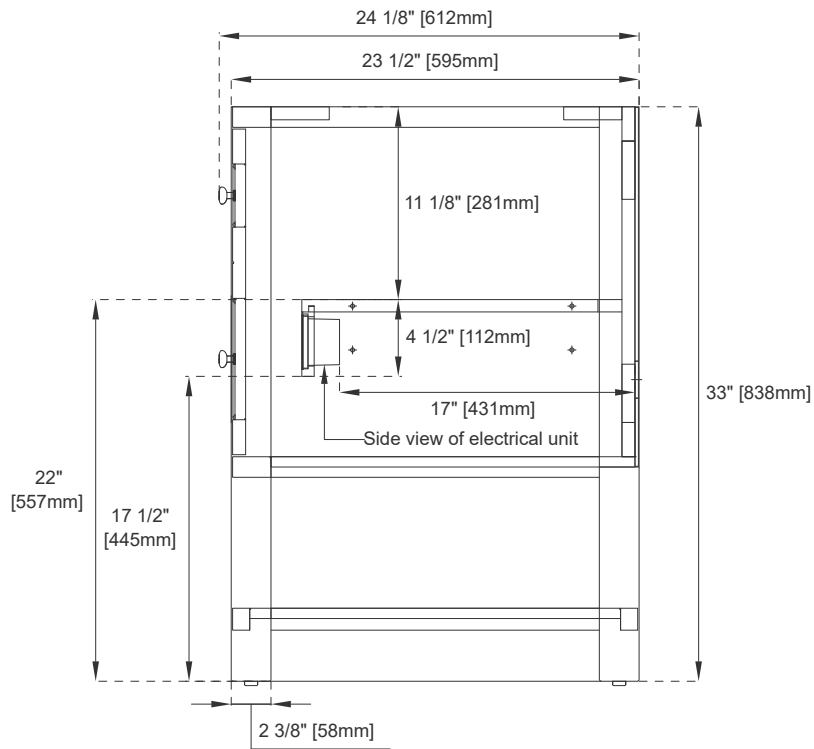

LNO-Zinc Alloy in Matte Black Color; WWO-Zinc Alloy in Brushed Nickel Color

Fits Drain Hole Size: 1 3/4"

European Soft Close Hinges

Adjustable Levelers

Dimension

Width: 29-7/8"

Depth: 23-1/2"

Height: 33"

Rough-In Height: 21-1/2"

Visit website for warranty and installation information
www.jamesmartinvanities.com

30" BRECKENRIDGE VANITY

330-V30-BW 330-V30-SC
 330-V30-LNO 330-V30-WWO

JAMES MARTIN VANITIES

Top View

Front View

Knob

All dimensions are nominal

Diagrams are of cabinet only—James Martin Optional Countertops and sinks are not shown

Visit website for warranty and installation information
www.jamesmartinvanities.com

30" BRECKENRIDGE VANITY

JAMES MARTIN VANITIES

330-V30-BW 330-V30-SC
330-V30-LNO 330-V30-WWO

Side View

Back View

All dimensions are nominal

Diagrams are of cabinet only—James Martin Optional Countertops and sinks are not shown