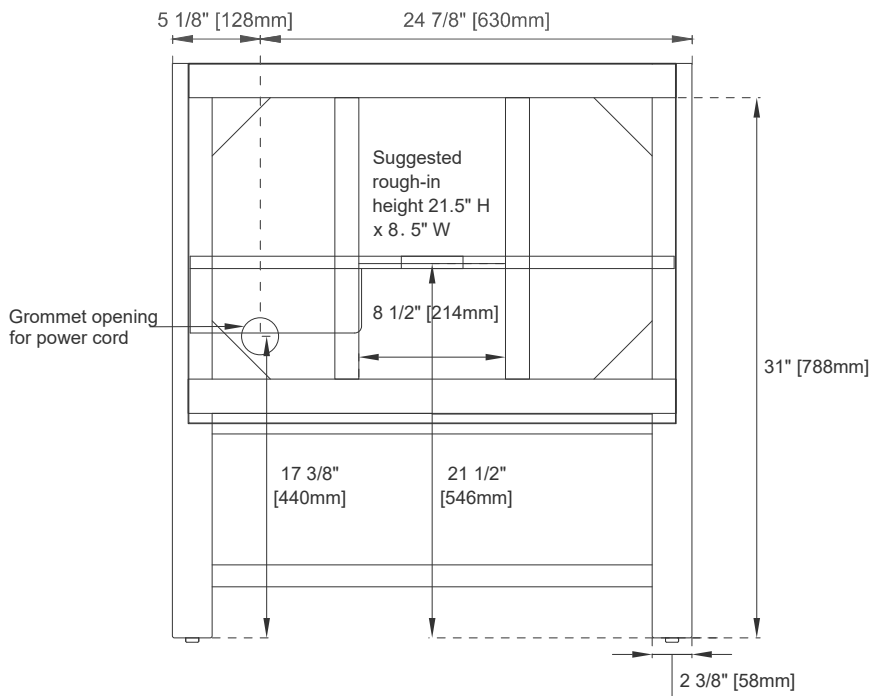

LNO-Zinc Alloy in Matte Black Color; WWO-Zinc Alloy in Brushed Nickel Color

Fits Drain Hole Size: 1 3/4"

European Soft Close Hinges

Adjustable Levelers

Dimension

Width: 29-7/8"

Depth: 23-1/2"

Height: 33"

Rough-In Height: 21-1/2"

Visit website for warranty and installation information
www.jamesmartinvanities.com

30" BRECKENRIDGE VANITY

330-V30-BW 330-V30-SC
 330-V30-LNO 330-V30-WWO

JAMES MARTIN VANITIES

Top View

Front View

Knob

All dimensions are nominal

Diagrams are of cabinet only—James Martin Optional Countertops and sinks are not shown

Visit website for warranty and installation information
www.jamesmartinvanities.com

30" BRECKENRIDGE VANITY

JAMES MARTIN VANITIES

330-V30-BW 330-V30-SC
330-V30-LNO 330-V30-WWO

Side View

Back View

All dimensions are nominal

Diagrams are of cabinet only—James Martin Optional Countertops and sinks are not shown