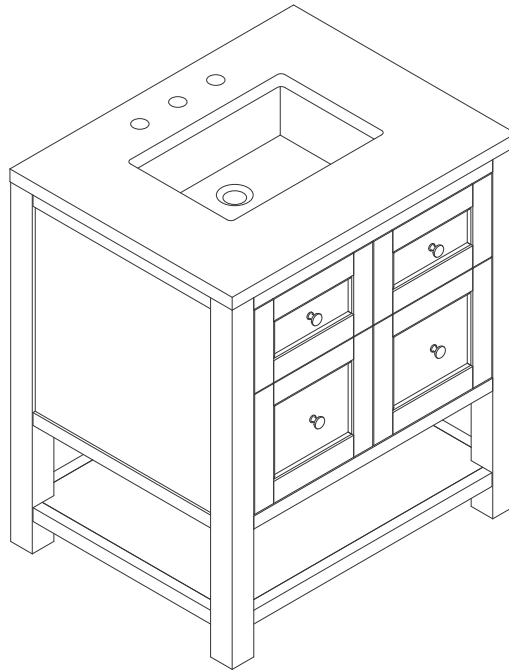

30" BRECKENRIDGE VANITY

JAMES MARTIN
VANITIES

330-V30-BW 330-V30-SC
330-V30-LNO 330-V30-WWO

Features and Materials

Solids: GW/SC-Yellow Poplar; LNO/WWO-Ash and Yellow Poplar

Veneers: LNO/WWO-Flat Cut Ash

Panels: Plywood

Installation Type: Floor Standing

Number of Basins: One, with Optional 3cm Top

Vanity Top Included: NO, Optional 3cm Tops Available with Sinks

Basins Included: NO

Overflow: Yes, Front Facing

Number of Doors: Two

Number of Drawers: 0

Number of Tip Outs: 0

USB/Power Component: YES (ETL5011080)

Cord Length: 6'6"

Assembly Type: Installation of Optional 3cm Top with Sink

Hardware Material and Finish: BW/SC-Zinc Alloy in Champagne Brass Color;

LNO-Zinc Alloy in Matte Black Color; WWO-Zinc Alloy in Brushed Nickel Color

Fits Drain Hole Size: 1 3/4"

European Soft Close Hinges

Adjustable Levelers

Dimension

Width: 29-7/8"

Depth: 23-1/2"

Height: 33"