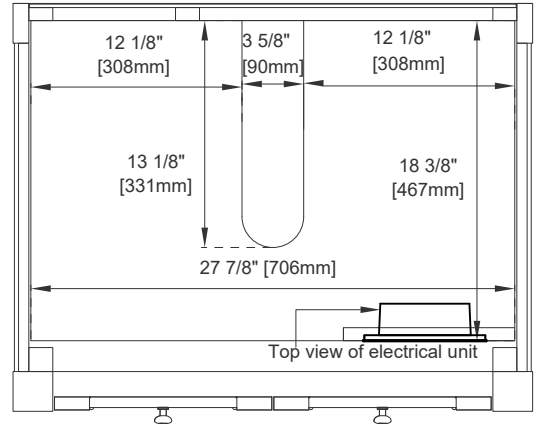

Number of Drawers: 0

Number of Tip Outs: 0

USB/Power Component: YES (ETL5011080)

Cord Length: 6'6"

Assembly Type: Installation of Optional 3cm Top with Sink

Hardware Material and Finish: BW/SC-Zinc Alloy in Champagne Brass Color;

LNO-Zinc Alloy in Matte Black Color; WWO-Zinc Alloy in Brushed Nickel Color

Fits Drain Hole Size: 1 3/4"

European Soft Close Hinges

Adjustable Levelers

Dimension

Width: 29-7/8"

Depth: 23-1/2"

Height: 33"

Rough-In Height: 21-1/2"

Visit website for warranty and installation information
www.jamesmartinvanities.com

30" BRECKENRIDGE VANITY

330-V30-BW 330-V30-SC
 330-V30-LNO 330-V30-WWO

JAMES MARTIN VANITIES

Top View