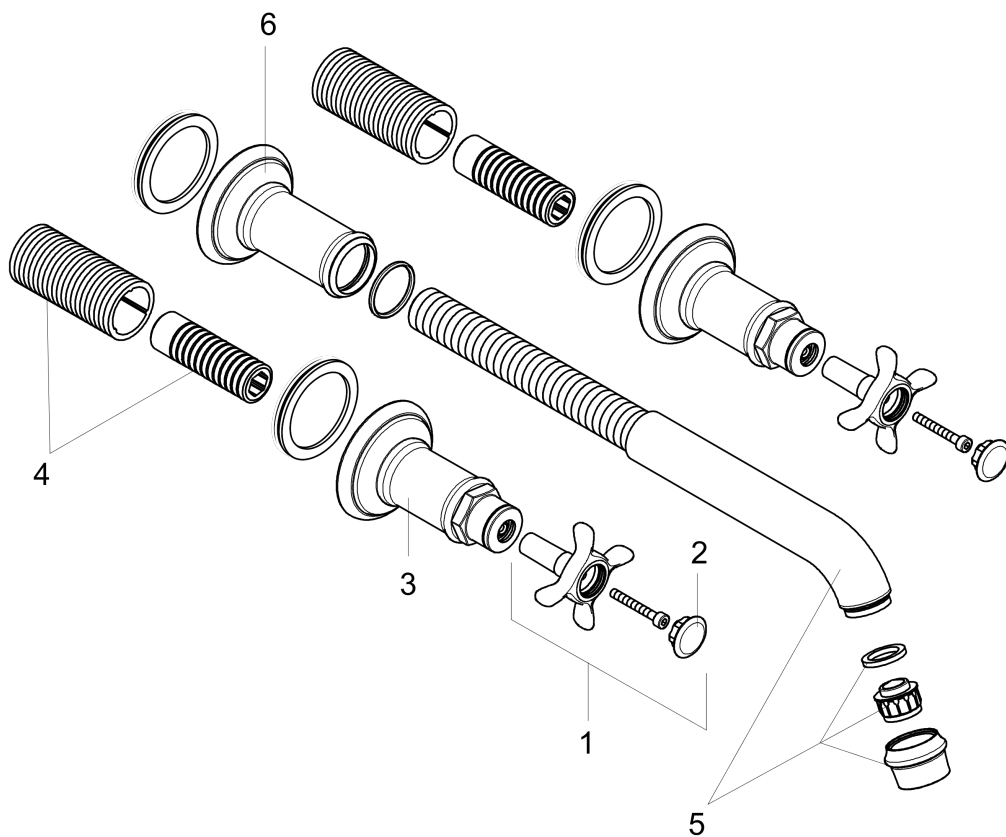

AXOR Montreux
Wall-Mounted Widespread Faucet Trim with Cross Handles, 1.2 GPM
Finishes : **polished nickel** Part no. : **16532831**

Description

Features

- Aerated spray
- Flow: 1.2 GPM (4.5 L/Min)
- 90° ceramic valves

Technology

Product image

Scale drawing

AXOR Montreux
Wall-Mounted Widespread Faucet Trim with Cross Handles, 1.2 GPM
Finishes : **polished nickel** Part no. : **16532831**

Exploded drawing

Year of production: >07/16

AXOR Montreux
Wall-Mounted Widespread Faucet Trim with Cross Handles, 1.2 GPM
 Finishes : **polished nickel** Part no. : **16532831**

Spare parts list

Year of production: >07/16

Pos.	Description	Part no.	PC	PU
1	handle	16291830	0	1
2	set of screw covers, cold / hot water / neutral	97987000	0	1
3	escutcheon for handle	98578830	0	1
4	fixing set	96392000	0	1
5	spout cpl.	98574830	0	1
6	escutcheon for spout	98576830	0	1
a	base body	10303181	0	1
b	mounting-set V+B	96142000	0	1