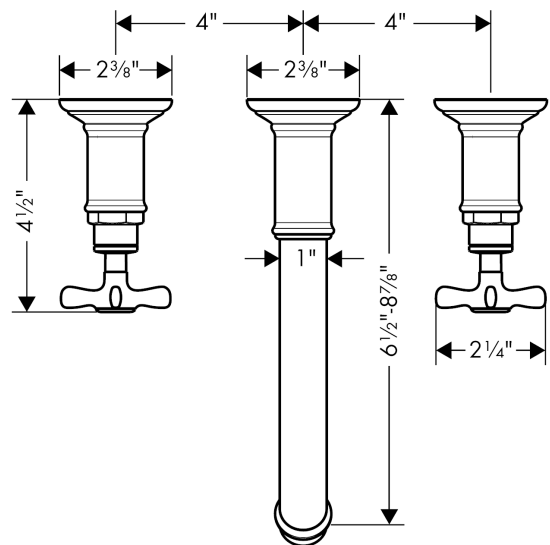

AXOR Montreux
Wall-Mounted Widespread Faucet Trim with Cross Handles, 1.2 GPM
Finishes : **polished nickel** Part no. : **16532831**

Description

Features

- Aerated spray
- Flow: 1.2 GPM (4.5 L/Min)
- 90° ceramic valves

Technology

Product image

Scale drawing

AXOR Montreux
Wall-Mounted Widespread Faucet Trim with Cross Handles, 1.2 GPM
Finishes : **polished nickel** Part no. : **16532831**

Exploded drawing

Year of production: >07/16

AXOR Montreux
Wall-Mounted Widespread Faucet Trim with Cross Handles, 1.2 GPM
 Finishes : **polished nickel** Part no. : **16532831**

Spare parts list

Year of production: >07/16

Pos.	Description	Part no.	PC	PU
1	handle	16291830	0	1
2	set of screw covers, cold / hot water / neutral	97987000	0	1
3	escutcheon for handle	98578830	0	1
4	fixing set	96392000	0	1
5	spout cpl.	98574830	0	1
6	escutcheon for spout	98576830	0	1
a	base body	10303181	0	1
b	mounting-set V+B	96142000	0	1