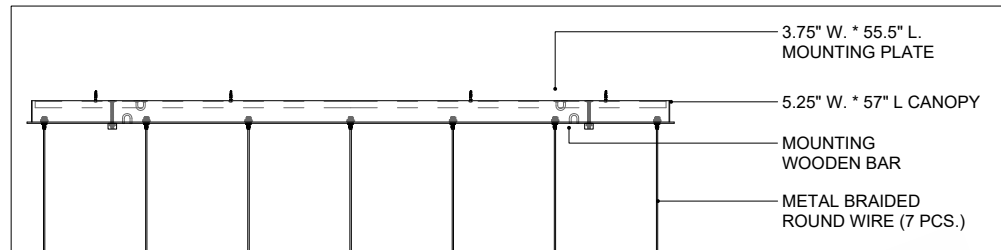

ITEM: 9000-1277B

Overall Dimensions

Height: 8.75"
Width: 5.25"
Depth: 57"

CANOPY DETAIL

TOP VIEW

FRONT VIEW

8.75" is the minimum adjustable height using the shades due to the shade size and their respective size of the canopy.

Note:

Cord lengths are not shown to scale