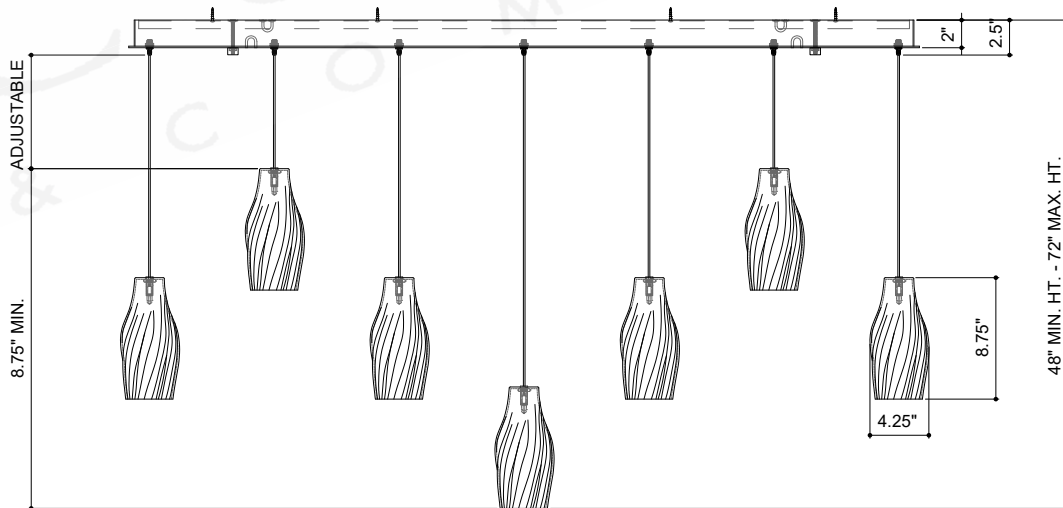

ITEM: 9000-1277B

Overall Dimensions

Height: 8.75"
Width: 5.25"
Depth: 57"

CANOPY DETAIL

TOP VIEW

FRONT VIEW

8.75" is the minimum adjustable height using the shades due to the shade size and their respective size of the canopy.

Note:

Cord lengths are not shown to scale