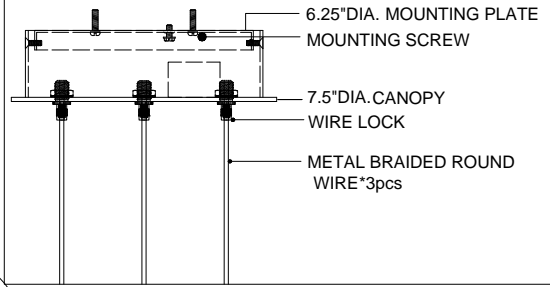

7.5"DIA*2.5"H.CANOPY
 6.25"DIA*0.5"H.MOUNTING PLATE COVER
 4.75"DIA*4.75"H. SHADE

TOP VIEW

CANOPY DETAIL

FRONT VIEW

9000-0717

ALL WORK © 2020 CURREY & COMPANY