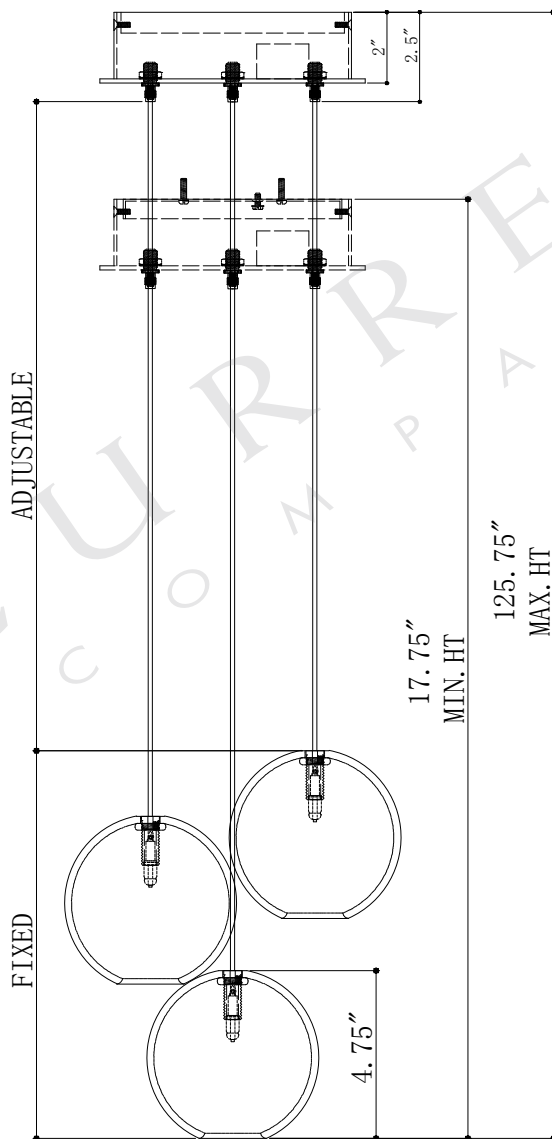

7.5"DIA*2.5"H.CANOPY
 6.25"DIA*0.5"H.MOUNTING PLATE COVER
 4.75"DIA*4.75"H. SHADE

TOP VIEW

CANOPY DETAIL

FRONT VIEW

9000-0717

ALL WORK © 2020 CURREY & COMPANY