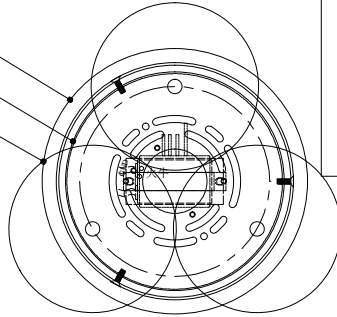

7.5"DIA*2.5"H.CANOPY
 6.25"DIA*0.5"H.MOUNTING PLATE COVER
 4.75"DIA*4.75"H. SHADE

TOP VIEW

CANOPY DETAIL

FRONT VIEW

9000-0717

ALL WORK © 2020 CURREY & COMPANY