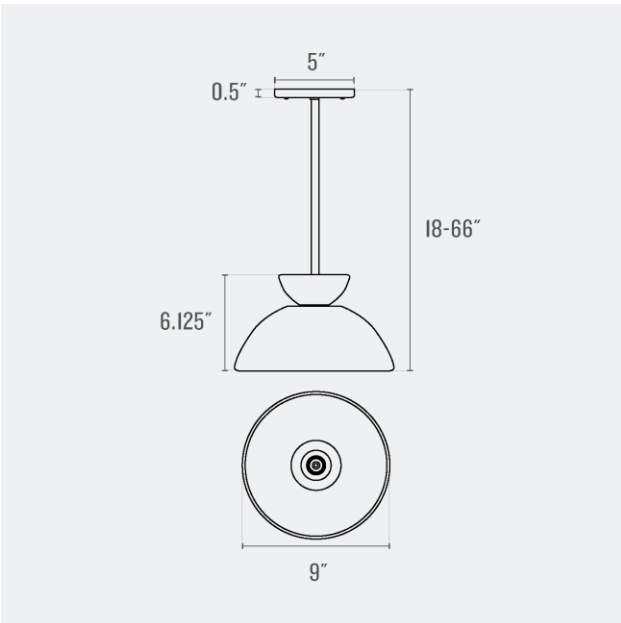

## Schoolhouse x East Fork® 9" Pendant

**Application:** Pendant

**Product Origin:** Processed and assembled in Portland, Oregon using ethically-sourced domestic and global components.

**UL Listed:** Yes

**Max Wattage:** 40 W

**Voltage:** 120/220 V

**Location Rating:** Damp

**Dimensions:**

Choice of Length: 16 - 40"

Overall: 9" W x 9" D

Shade: 6.125" H x 9" W x 9" D

Canopy: 0.5" H x 5" W x 5" D

One year guarantee