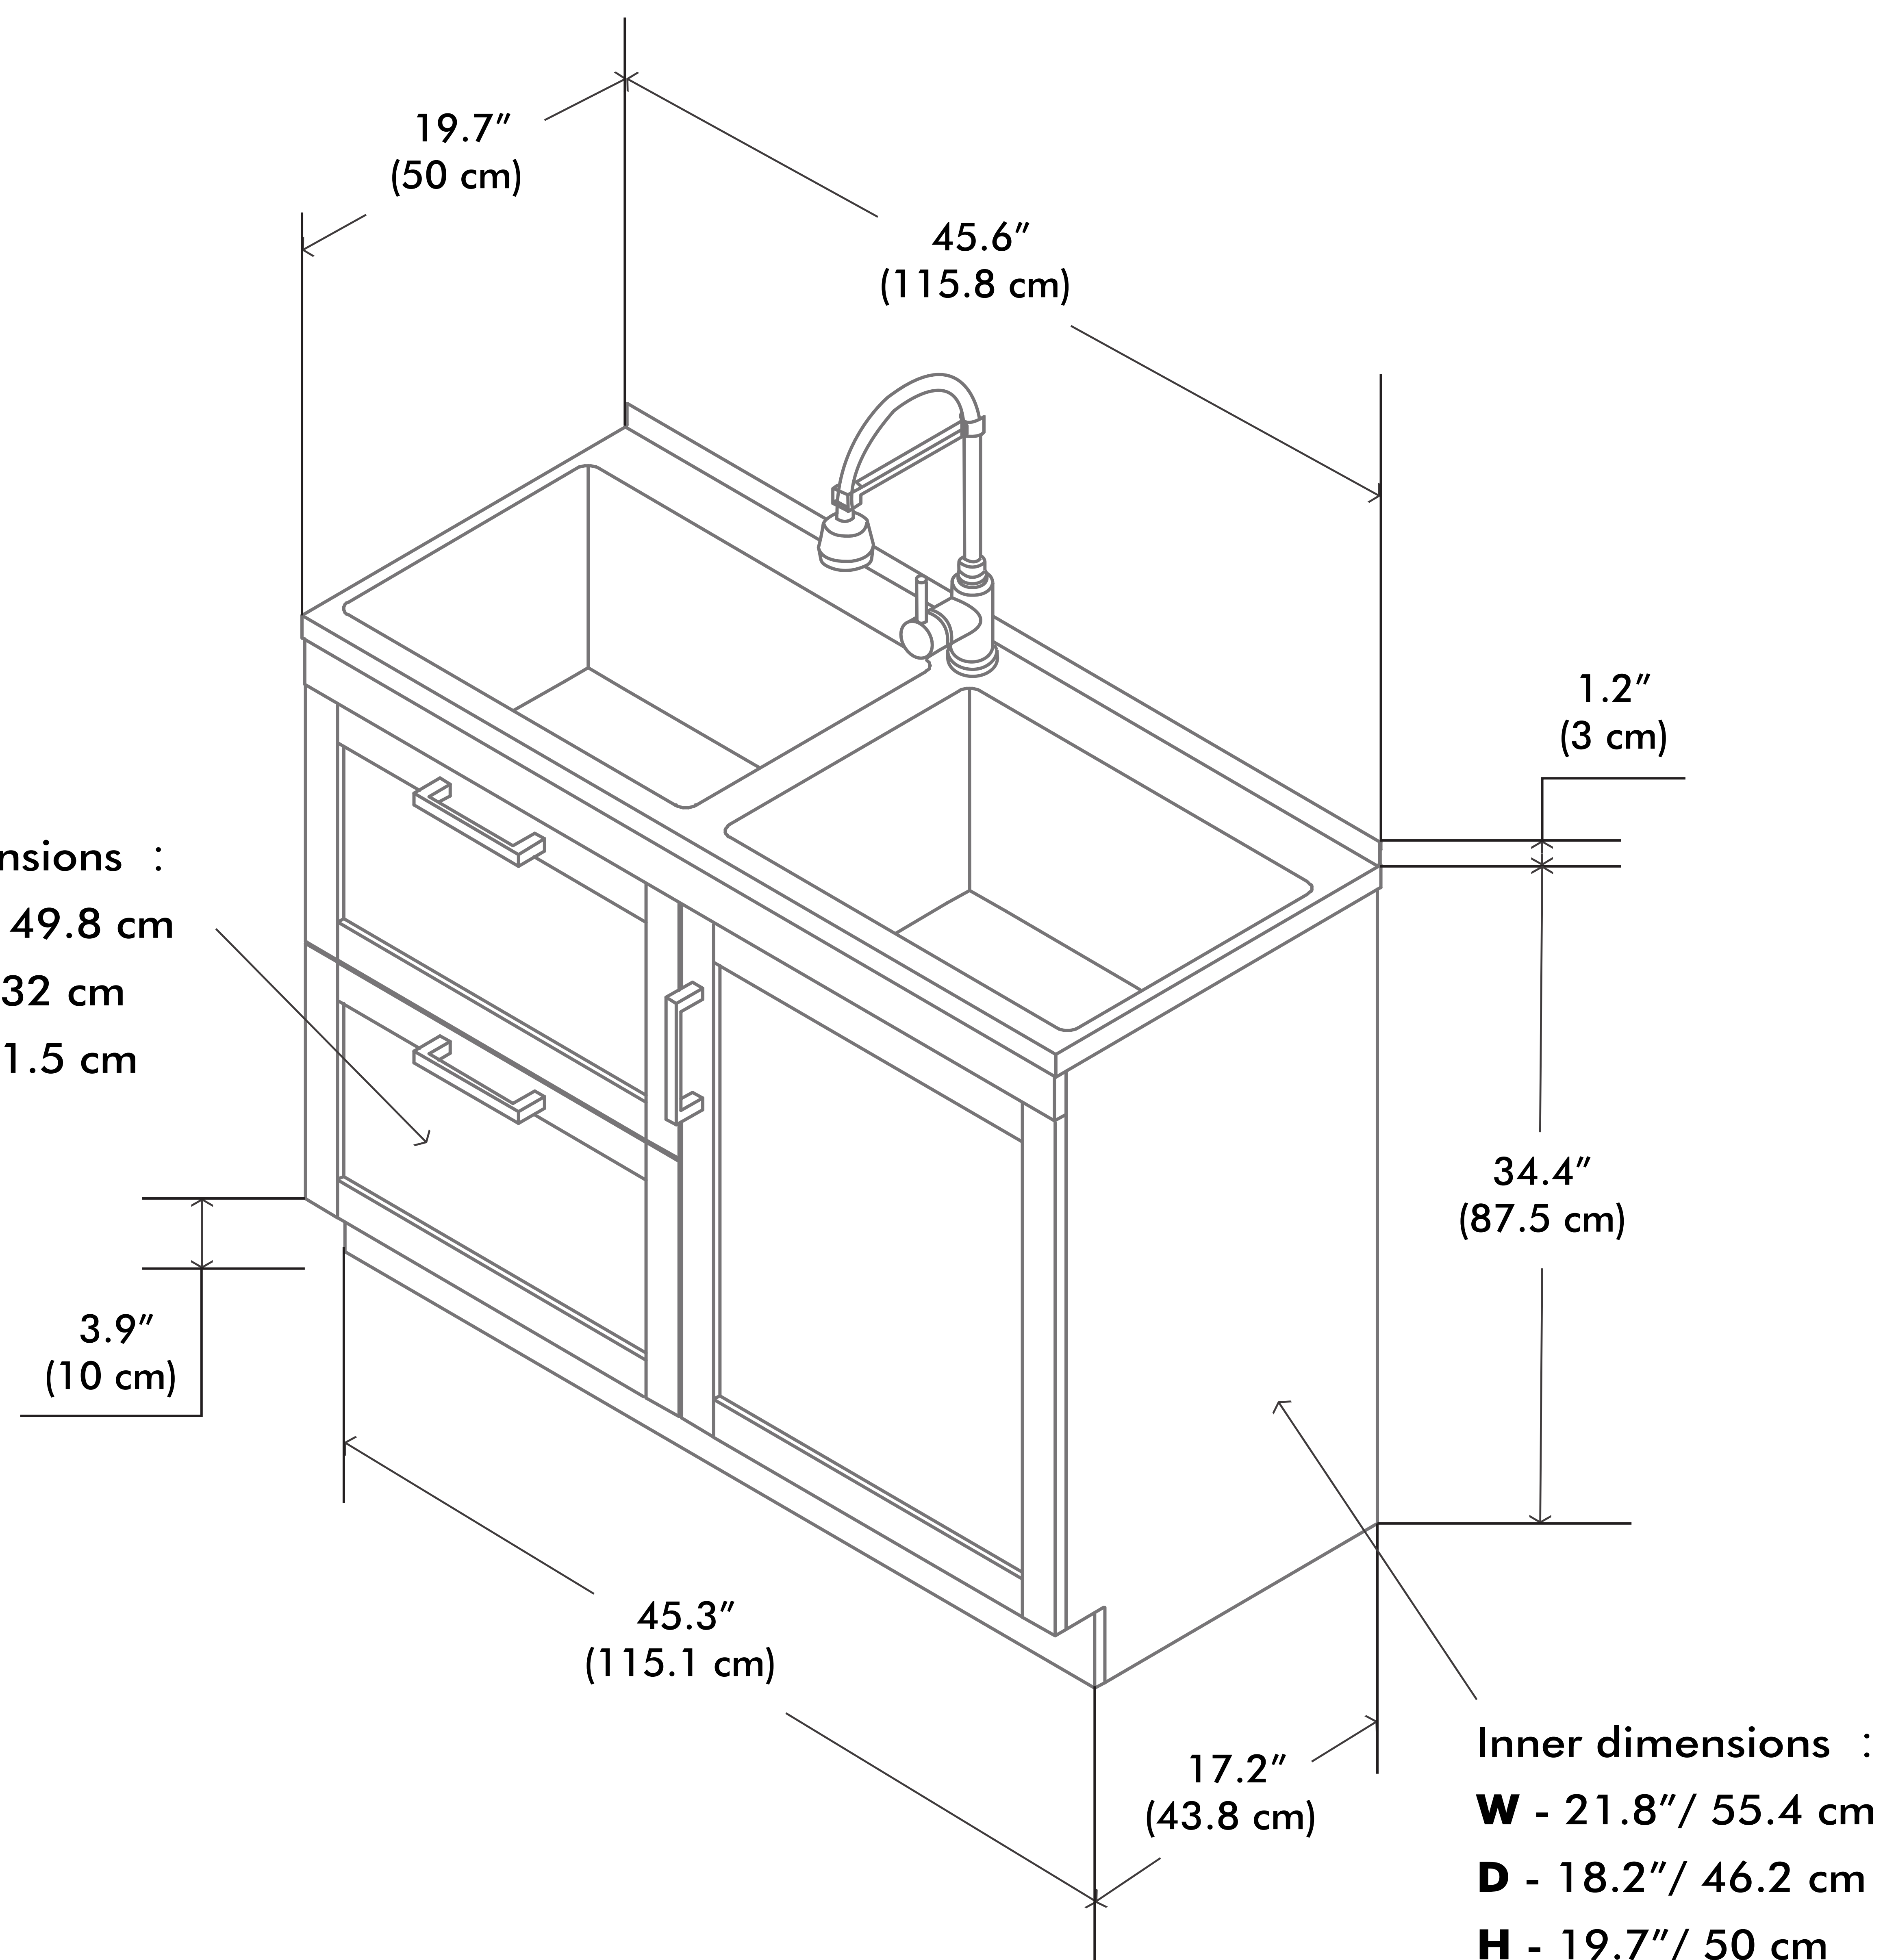

Hennessy

Deluxe 46 inch Laundry Cabinet with Faucet and Dual SS Sink

Inner dimensions :
W - 19.6" / 49.8 cm
D - 12.6" / 32 cm
H - 8.5" / 21.5 cm

Net weight: 119.2 lbs / 54.1 Kgs