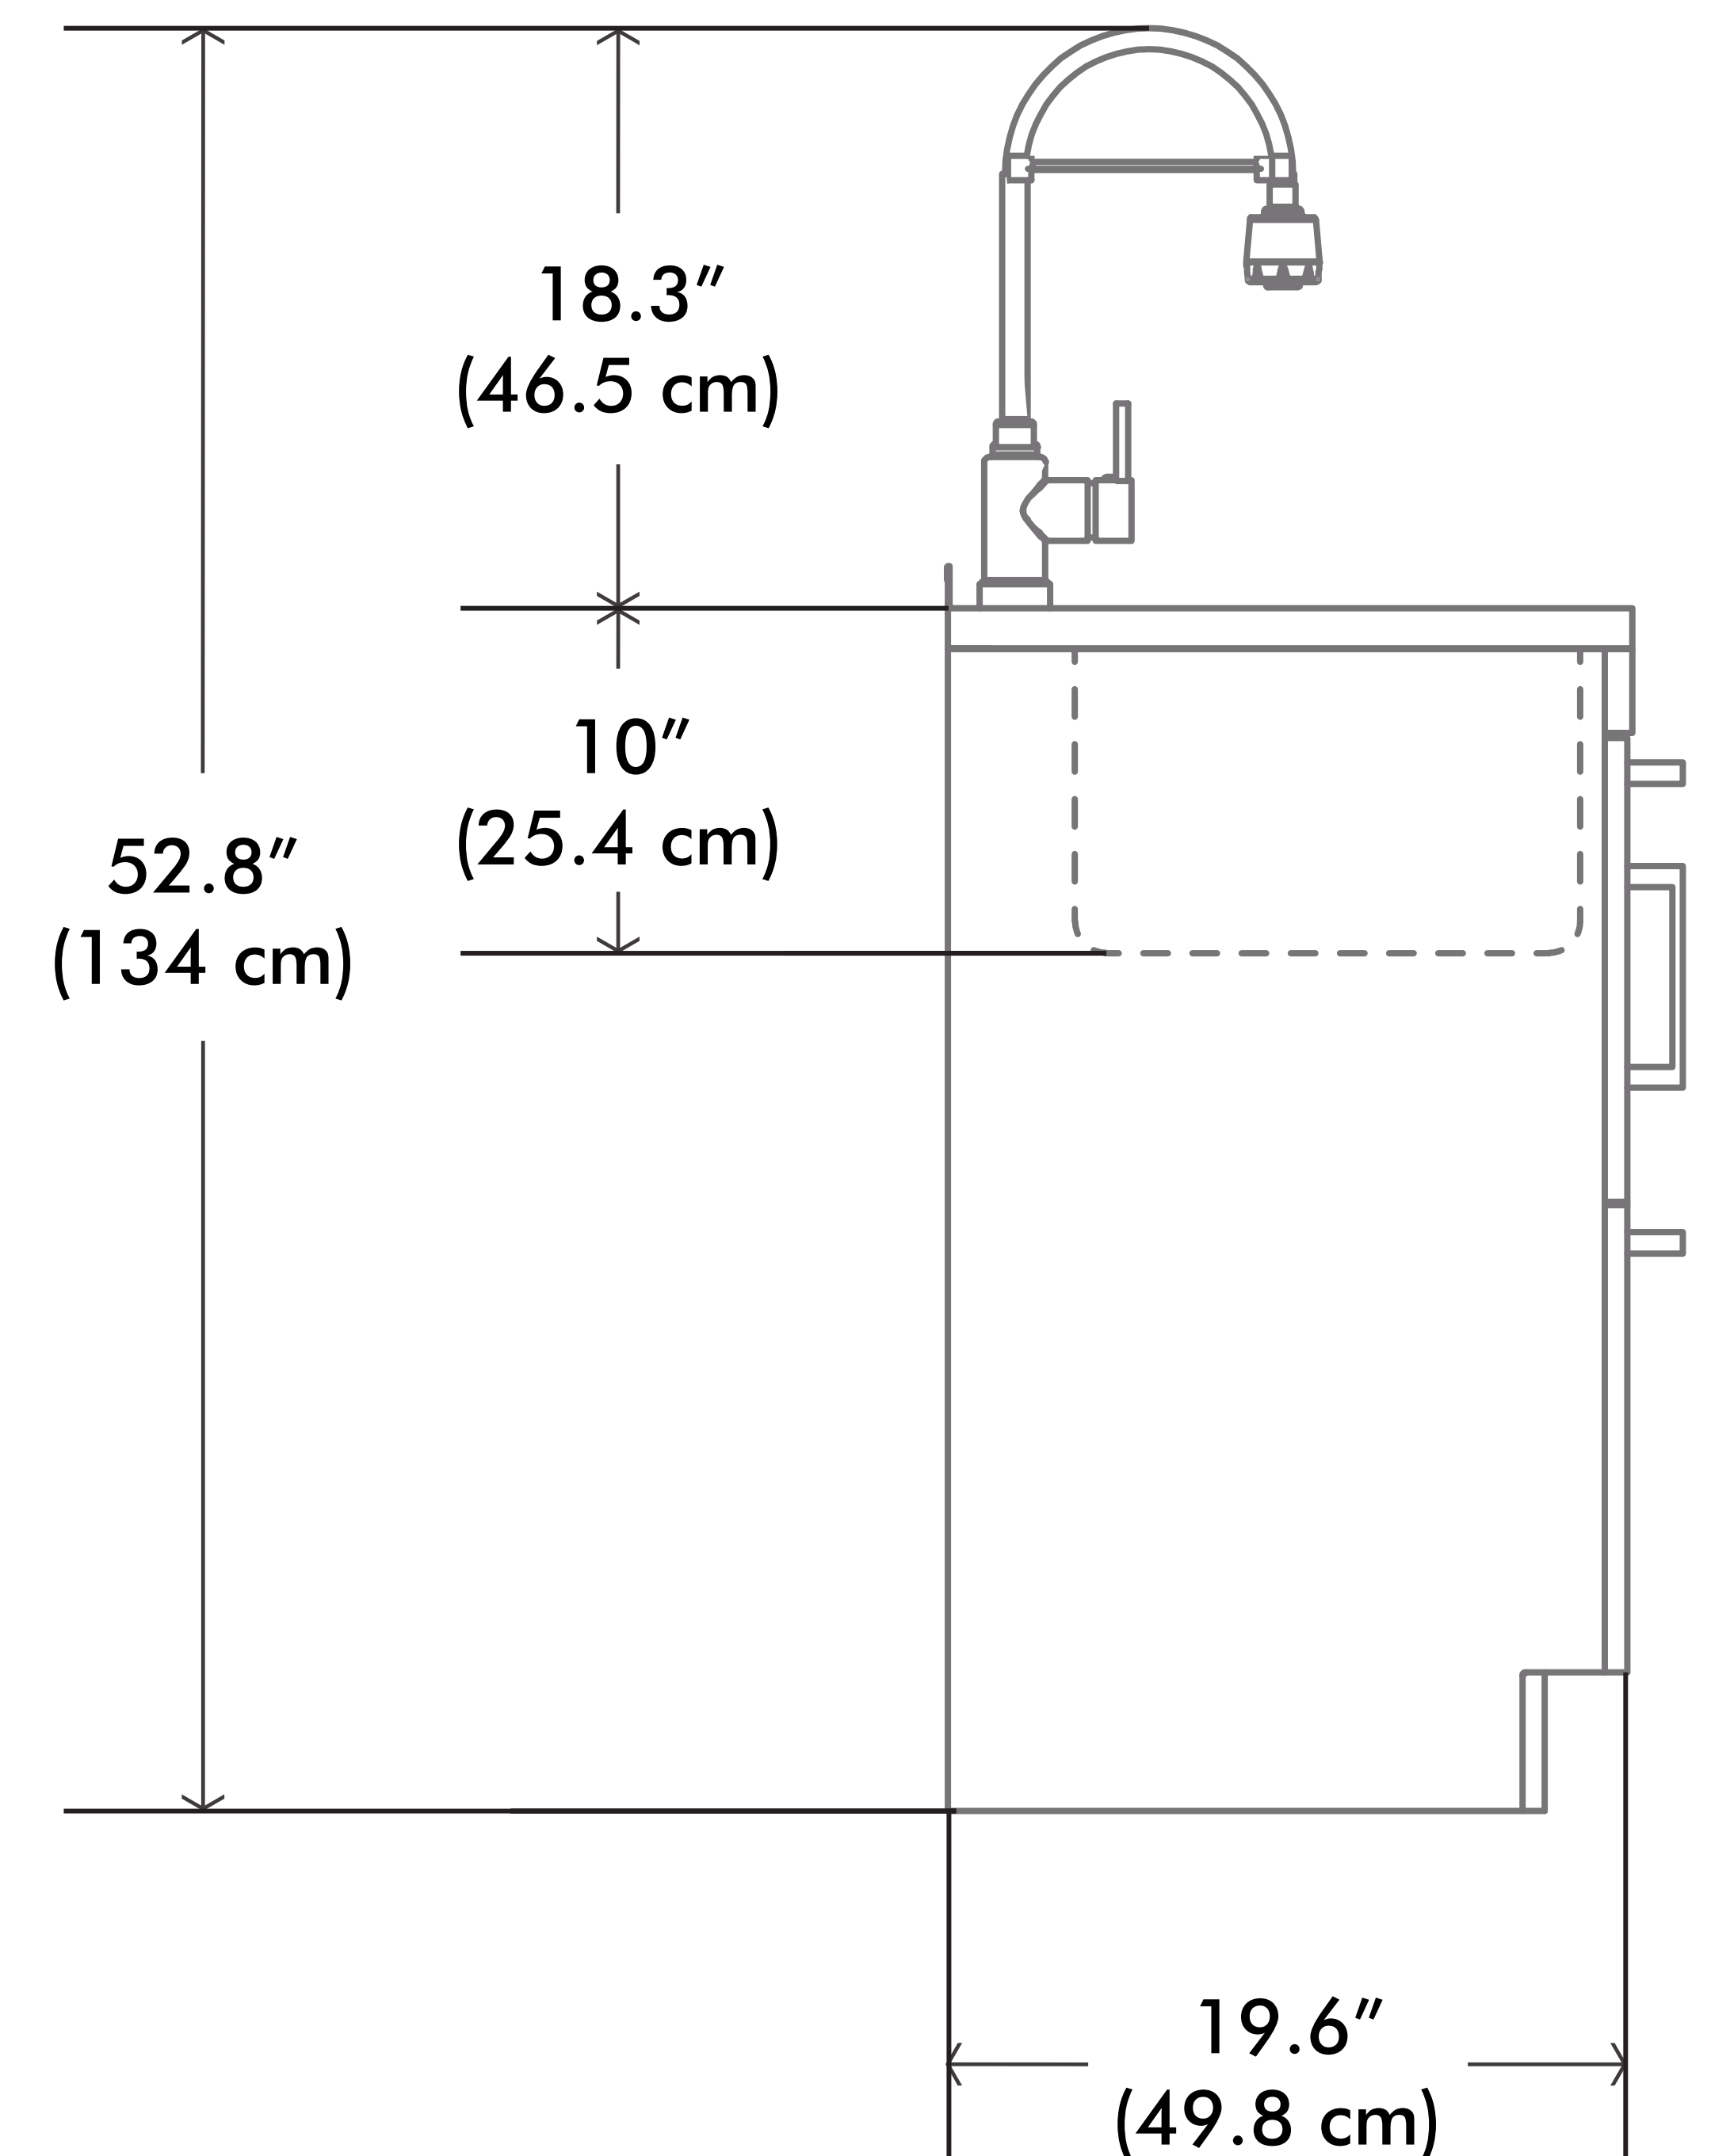

Hennessy

Deluxe 46 inch Laundry Cabinet with Faucet and Dual SS Sink

Inner dimensions :
W - 19.6" / 49.8 cm
D - 12.6" / 32 cm
H - 8.5" / 21.5 cm

Net weight: 119.2 lbs / 54.1 Kgs