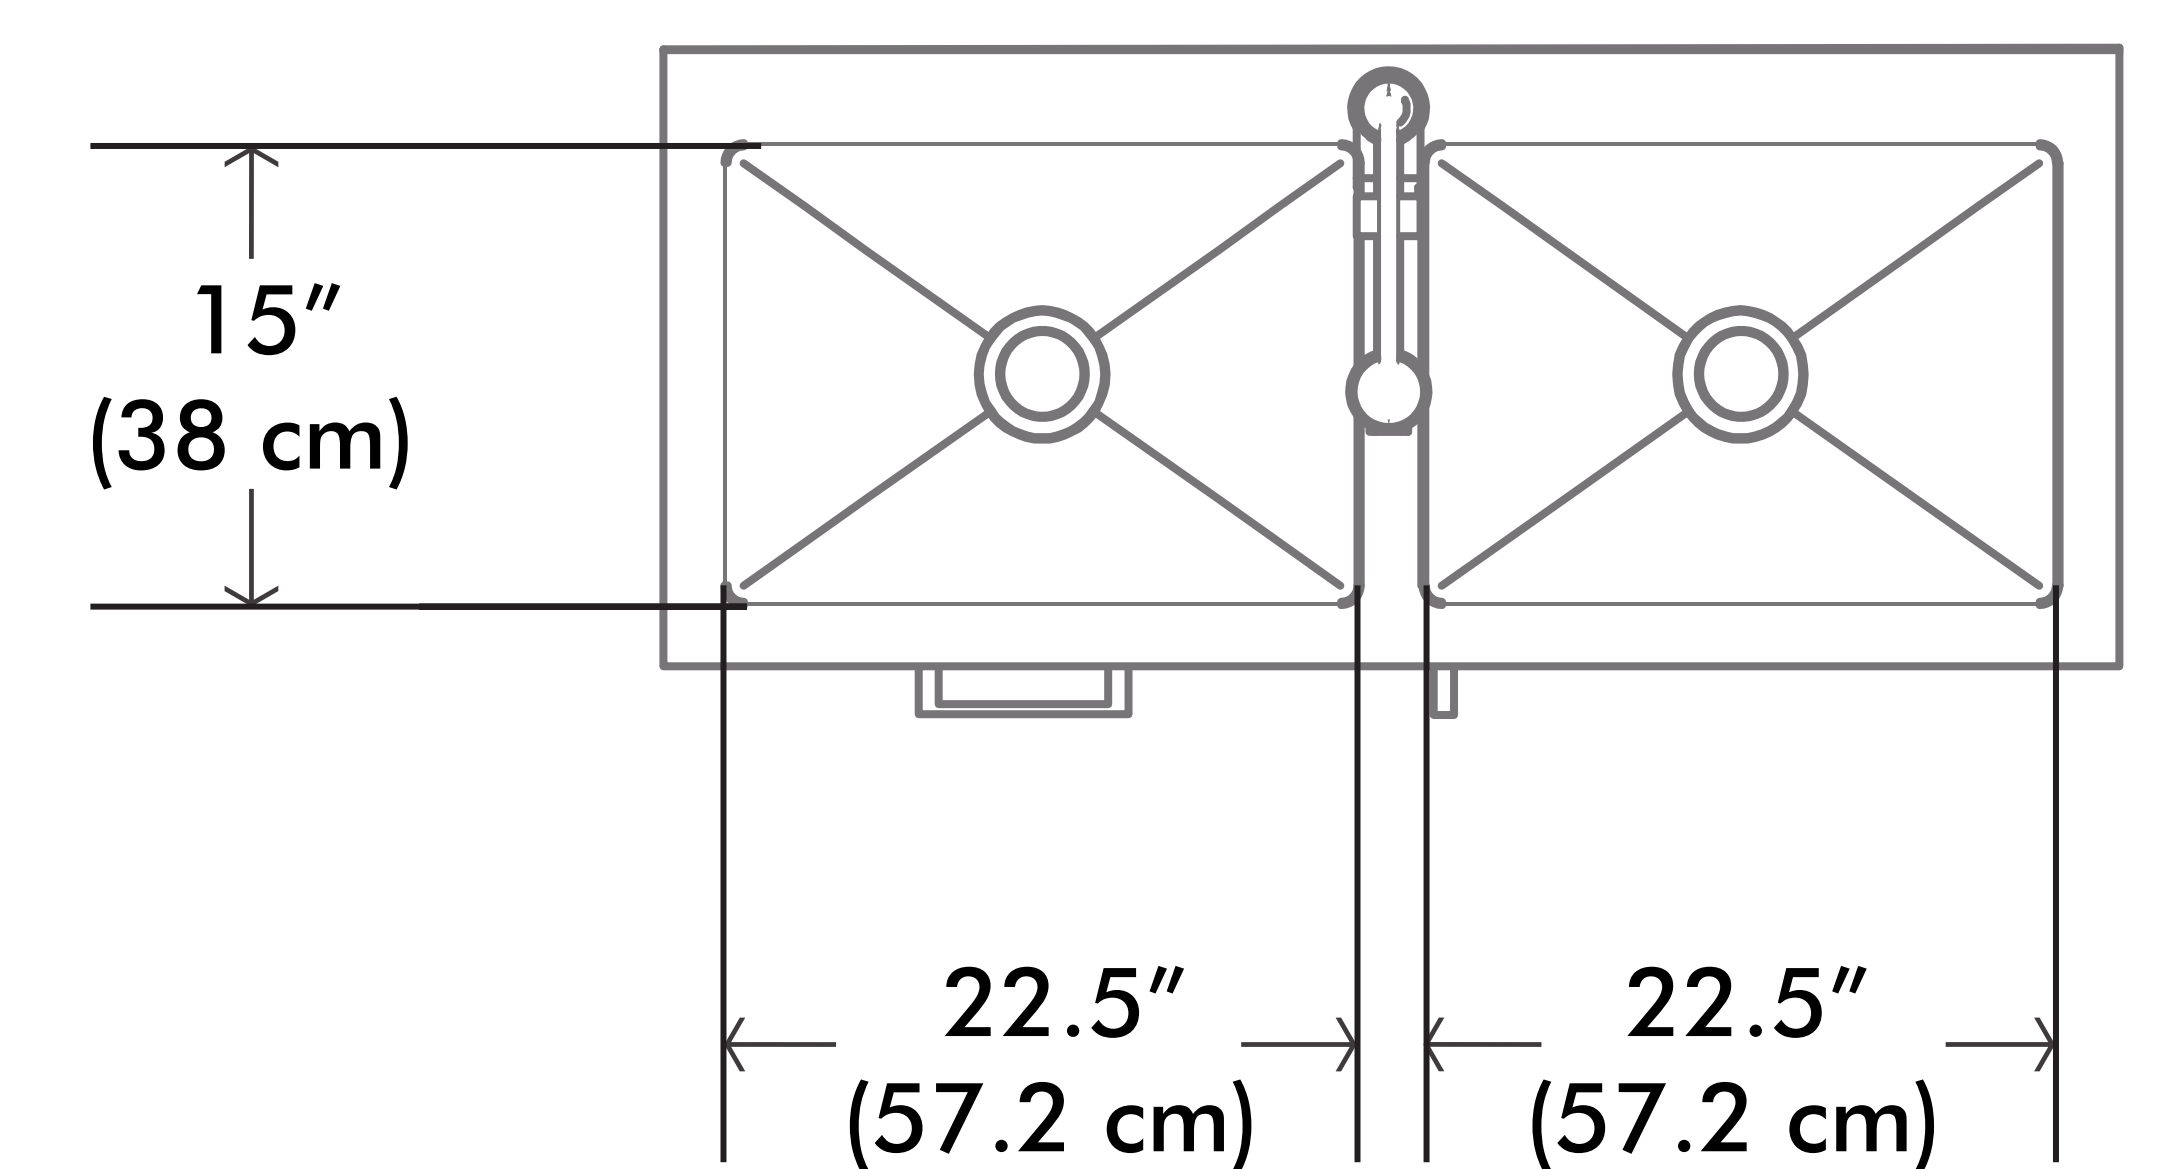

Hennessy

Deluxe 46 inch Laundry Cabinet with Faucet and Dual SS Sink

Inner dimensions :
W - 19.6" / 49.8 cm
D - 12.6" / 32 cm
H - 8.5" / 21.5 cm

Net weight: 119.2 lbs / 54.1 Kgs