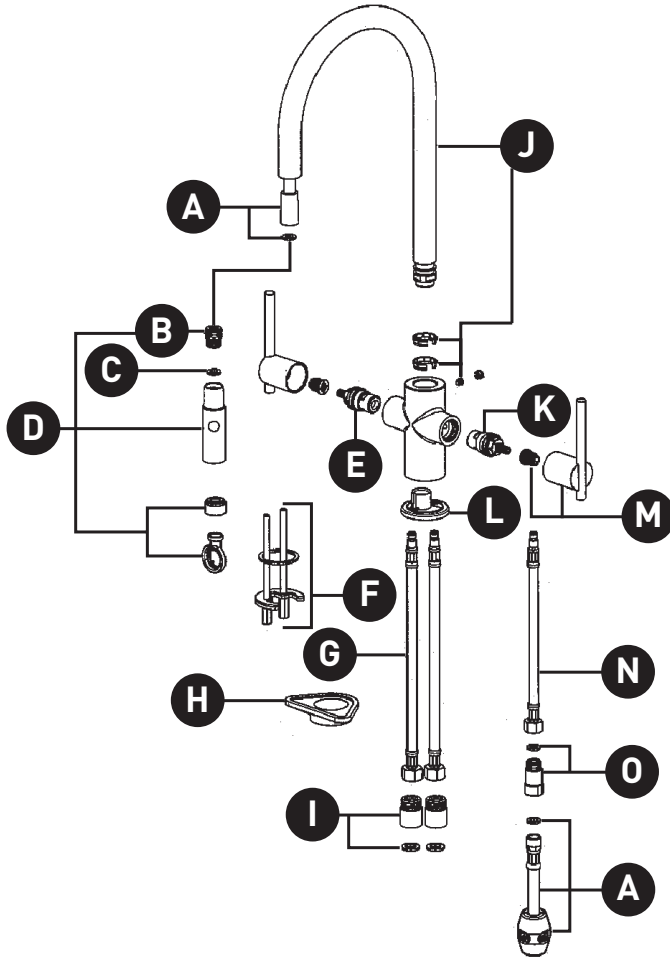

ORDER BY PART NUMBER

## ILLUSTRATED PARTS

### CY657

Pirellone™ Two Handle Pull-Down Kitchen Faucet

ID	Kit Number	Finish
A	ZZ98341021	N/A
B	ZZ99107021	N/A
C	ZZ9910800	N/A
D*	ZZ9853702	See below
E	ZZ962250 (H)	N/A
F	ZZ97007000	N/A
G	ZZ98538021 (2x)	N/A
H	ZA00620000	N/A
I	ZZ944900	N/A
J*	ZZ970000	See below
K	ZZ962240 (C)	N/A
L	ZZ970040	N/A
M*	ZZ9A4500	See below
N	ZZ98539021	N/A
O	ZZ98098004	N/A

## ILLUSTRATIONS DES PIÈCES