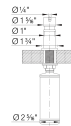

What is included

Mounting hardware