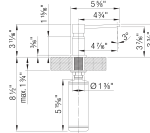

## LATO Soap Dispenser, SKU 402298

Brass Metal Finish

### Product Features

- Solid brass/zamac construction
- Refillable from above the deck
- Suitable for liquid dish or hand soap
- 10 fl oz. (300 ml) capacity bottle

### Design and Planning Tips

1 3/8" hole required for installation