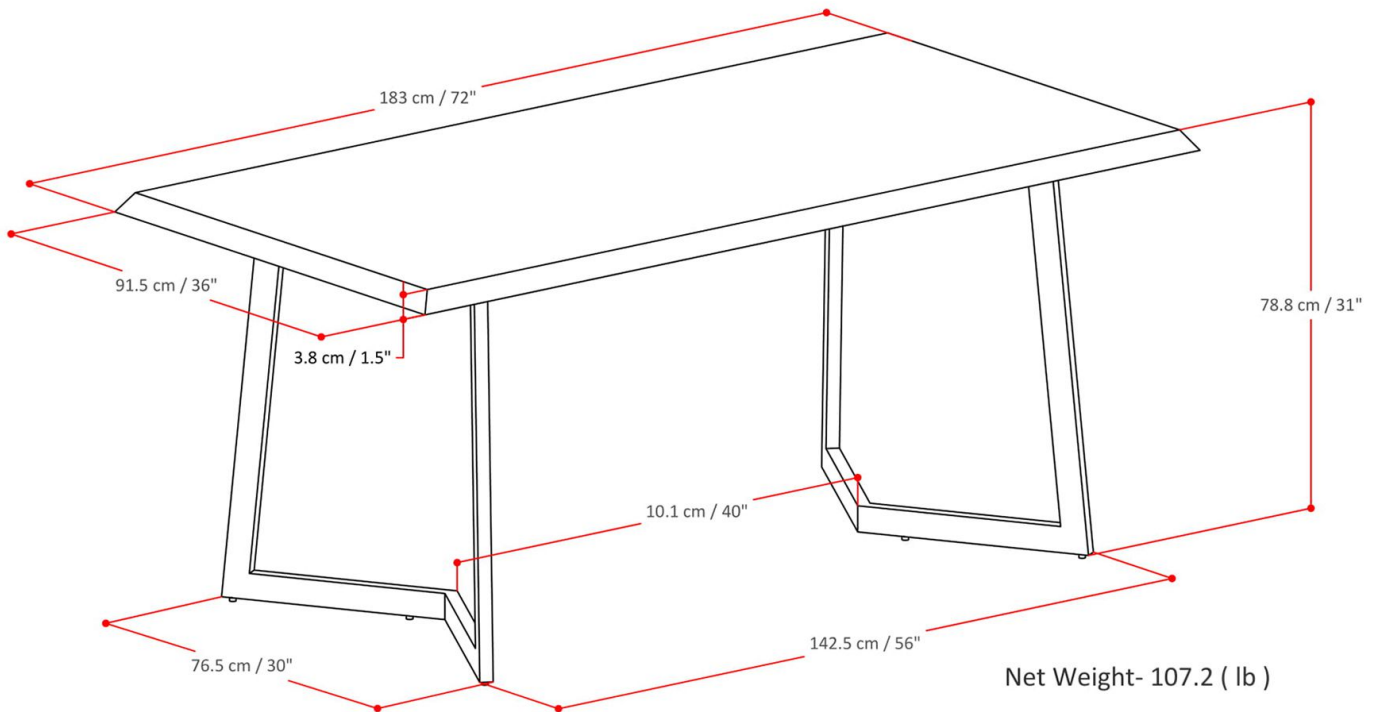

Net Weight: 16 (lbs)

Net Weight- 107.2 (lb)