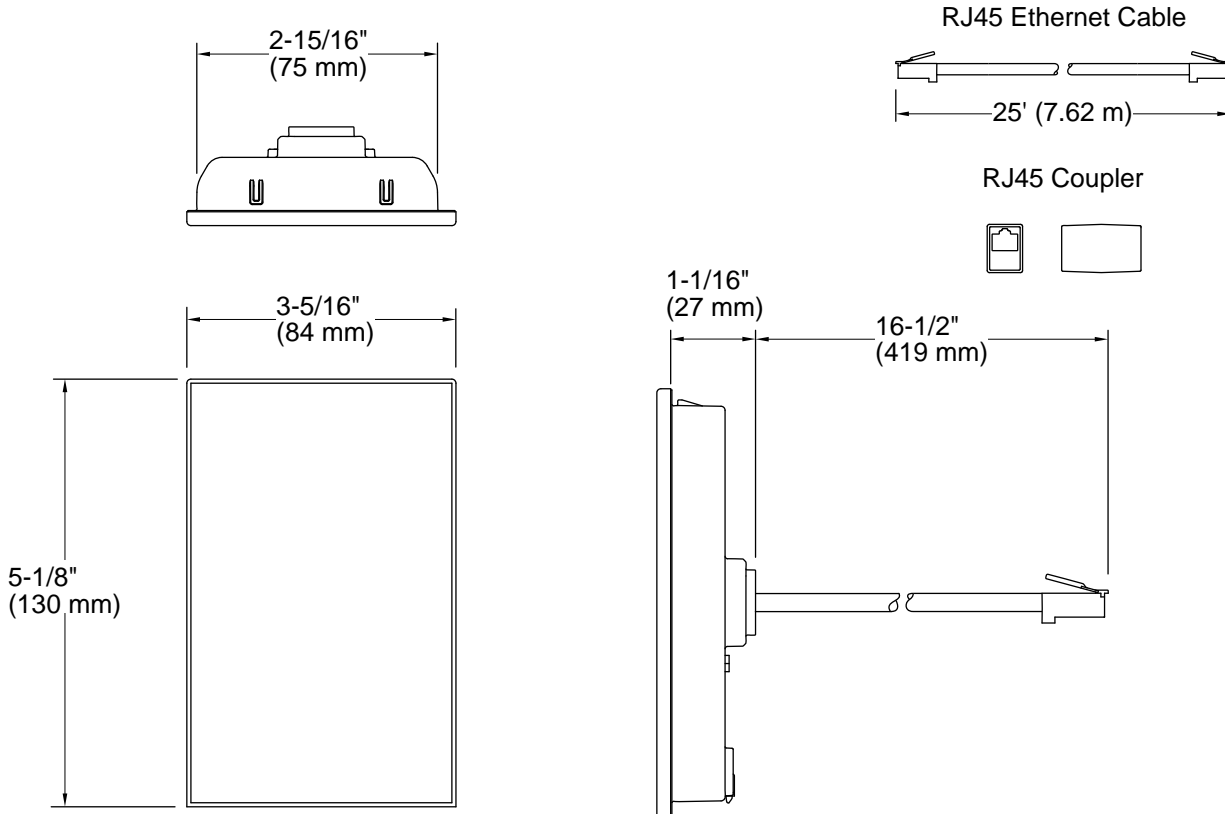

Technical Information

All product dimensions are nominal.

Drain included: No

Handshower:

Rated maximum flow: 0 gal/min (0 l/min)

Max. Ambient temp: 125°F (51.7°C)

Notes

Install this product according to the installation instructions.

CAUTION: Risk of product damage. The digital interface is rated to operate in temperatures up to 140°F (60°C). Do not install where the temperature may exceed 140°F (60°C).

CAUTION: Risk of product damage. Do not install the digital interface above the steamhead of a steam unit.

ADA compliant when installed to the specific requirements of these regulations.