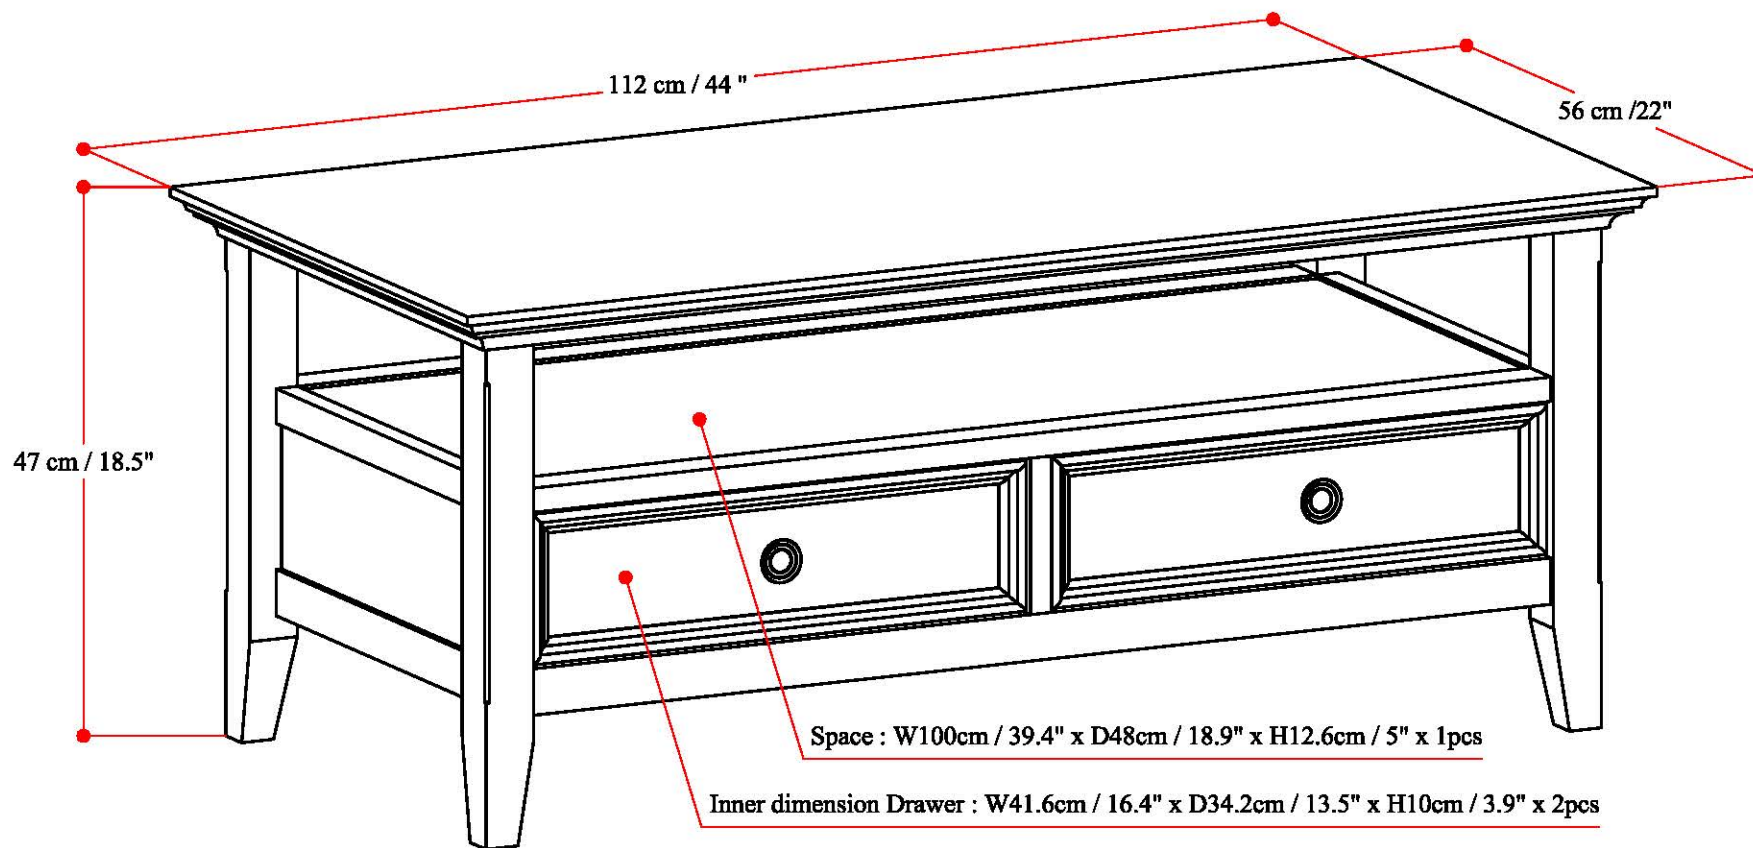

AMHERST COFFEE TABLE

Net Weight : 42 (lb)