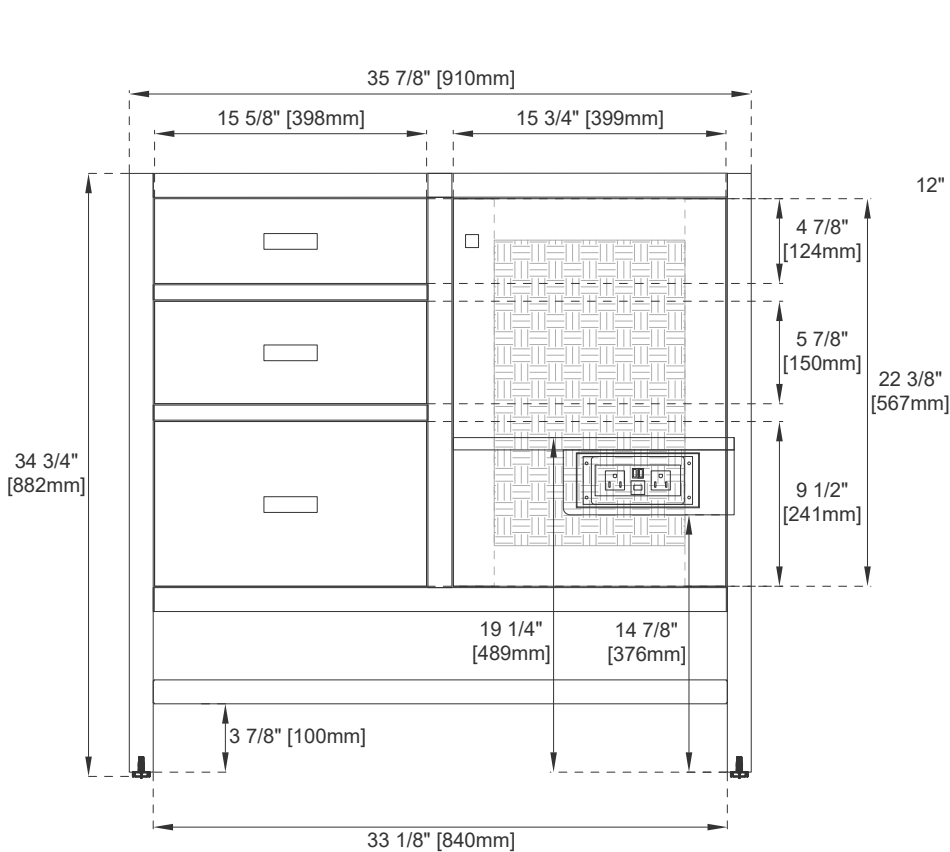

Fits Drain Hole Size: 1 3/4"

Full Extension, Soft Close Glides

European Soft Close Hinges

Aluminum Laminate Drawer Liners

Adjustable Levelers

Dimension

Width: 35-7/8"

Depth: 23-3/8"

Height: 34-1/2"

Rough-In Height: 21-1/2"

36" ADDISON VANITY

E444-V36-GW

Top View 1

Top View 2

Front View

Bamboo Drawer Organizer

36" ADDISON VANITY

E444-V36-GW

E444-V36-GW

Side View 1

Side View 2

Back View

All dimensions are nominal
 Diagrams are of cabinet only—James Martin Optional Countertops and sinks are not shown

Visit website for warranty and installation information
www.jamesmartinvanities.com