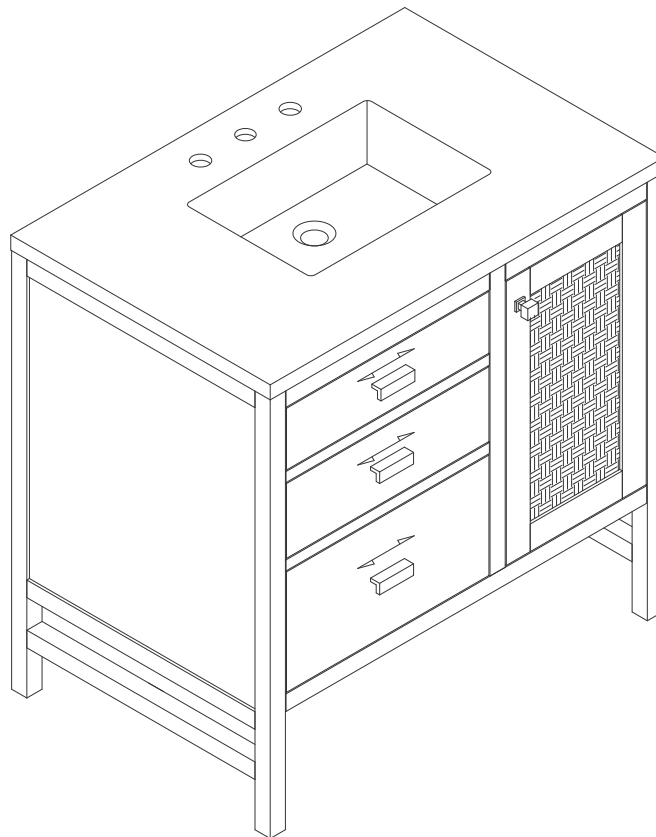

36" ADDISON VANITY

E444-V36-GW

Features and Materials

Solids: Yellow Poplar

Panels: MDF

Installation Type: Floor Standing

Number of Basins: One, with Optional 3cm Top

Vanity Top Included: NO, Optional 3cm Tops Available with Sinks

Overflow: Yes, Front Facing

Number of Doors: One

Number of Drawers: Three

Number of Tip Outs: One

USB/Power Component: YES (ETL5011080)

Cord Length: 6'6"

Assembly Type: Yes, with Optional 3cm Top

Bamboo Storage Tray: YES

Door Panel: Reversible. One Side Finished in Glossy White, One Side Natural Cork (Pattern: Casablanca)

Drawer Box Material and Construction: 15mm Poplar/English Dovetail Joinery

Hardware Material and Finish: Zinc Alloy in Polished Chrome

Fits Drain Hole Size: 1 3/4"

Full Extension, Soft Close Glides

European Soft Close Hinges

Aluminum Laminate Drawer Liners

Adjustable Levelers

Dimension

Width: 35-7/8"

Depth: 23-3/8"