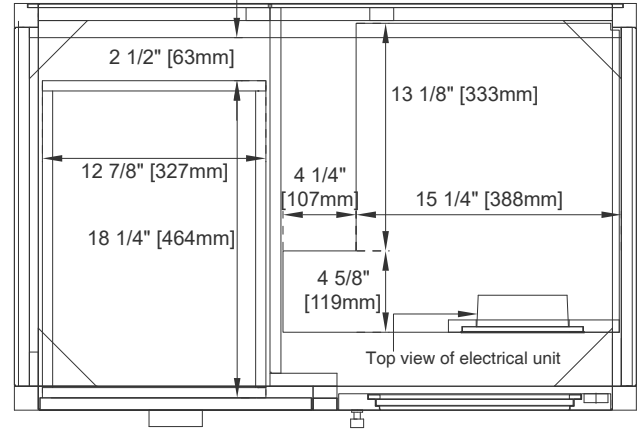

Fits Drain Hole Size: 1 3/4"

Full Extension, Soft Close Glides

European Soft Close Hinges

Aluminum Laminate Drawer Liners

Adjustable Levelers

Dimension

Width: 35-7/8"

Depth: 23-3/8"

Height: 34-1/2"

Rough-In Height: 21-1/2"

36" ADDISON VANITY

E444-V36-GW

Top View 1

Top View 2

Front View

Bamboo Drawer Organizer

Knob

All dimensions are nominal
 Diagrams are of cabinet only—James Martin Optional Countertops and sinks are not shown

Visit website for warranty and installation information
www.jamesmartinvanities.com

36" ADDISON VANITY

E444-V36-GW

E444-V36-GW

Side View 1

Side View 2

Back View

All dimensions are nominal
 Diagrams are of cabinet only—James Martin Optional Countertops and sinks are not shown

Visit website for warranty and installation information
www.jamesmartinvanities.com