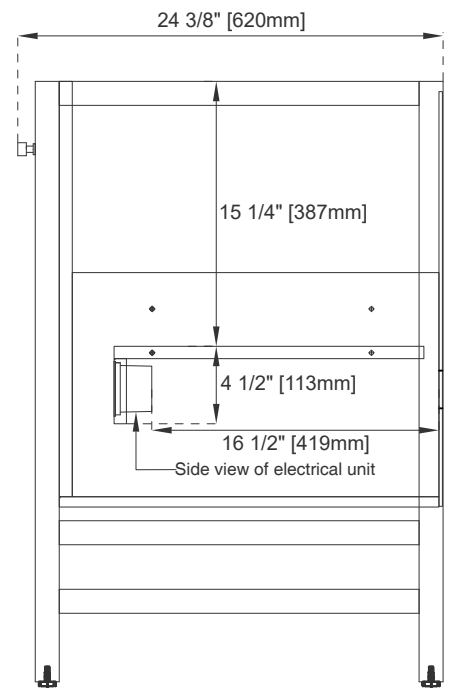

Fits Drain Hole Size: 1 3/4"

Full Extension, Soft Close Glides

European Soft Close Hinges

Aluminum Laminate Drawer Liners

Adjustable Levelers

Dimension

Width: 35-7/8"

Depth: 23-3/8"

Height: 34-1/2"

Rough-In Height: 21-1/2"

36" ADDISON VANITY

E444-V36-GW

Top View 1

Top View 2

Front View

Bamboo Drawer Organizer

Knob

All dimensions are nominal
 Diagrams are of cabinet only—James Martin Optional Countertops and sinks are not shown

Visit website for warranty and installation information
www.jamesmartinvanities.com

36" ADDISON VANITY

E444-V36-GW

E444-V36-GW

Side View 1

Side View 2

Back View

All dimensions are nominal
 Diagrams are of cabinet only—James Martin Optional Countertops and sinks are not shown

Visit website for warranty and installation information
www.jamesmartinvanities.com