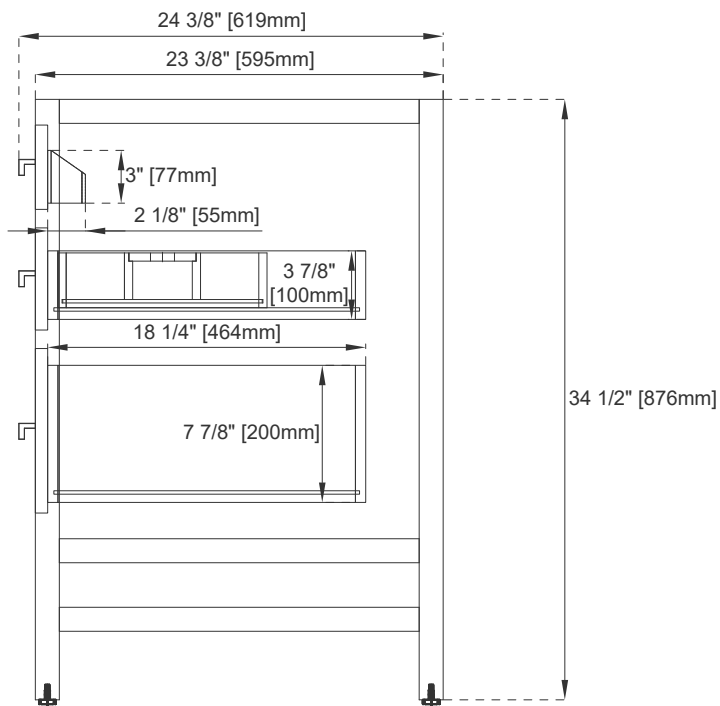

Fits Drain Hole Size: 1 3/4"

Full Extension, Soft Close Glides

European Soft Close Hinges

Aluminum Laminate Drawer Liners

Adjustable Levelers

Dimension

Width: 35-7/8"

Depth: 23-3/8"

Height: 34-1/2"

Rough-In Height: 21-1/2"

36" ADDISON VANITY

E444-V36-GW

Top View 1

Top View 2

Front View

Bamboo Drawer Organizer

Knob

All dimensions are nominal
 Diagrams are of cabinet only—James Martin Optional Countertops and sinks are not shown

Visit website for warranty and installation information
www.jamesmartinvanities.com

36" ADDISON VANITY

E444-V36-GW

E444-V36-GW

Side View 1

Side View 2

Back View

All dimensions are nominal
 Diagrams are of cabinet only—James Martin Optional Countertops and sinks are not shown

Visit website for warranty and installation information
www.jamesmartinvanities.com