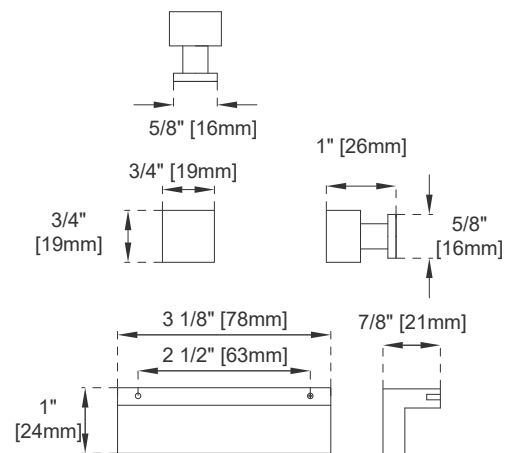

Fits Drain Hole Size: 1 3/4"

Full Extension, Soft Close Glides

European Soft Close Hinges

Aluminum Laminate Drawer Liners

Adjustable Levelers

Dimension

Width: 35-7/8"

Depth: 23-3/8"

Height: 34-1/2"

Rough-In Height: 21-1/2"

36" ADDISON VANITY

E444-V36-GW

Top View 1

Top View 2

Front View

Bamboo Drawer Organizer

Knob

All dimensions are nominal
 Diagrams are of cabinet only—James Martin Optional Countertops and sinks are not shown

Visit website for warranty and installation information
www.jamesmartinvanities.com

36" ADDISON VANITY

E444-V36-GW

E444-V36-GW

Side View 1

Side View 2

Back View

All dimensions are nominal
 Diagrams are of cabinet only—James Martin Optional Countertops and sinks are not shown

Visit website for warranty and installation information
www.jamesmartinvanities.com