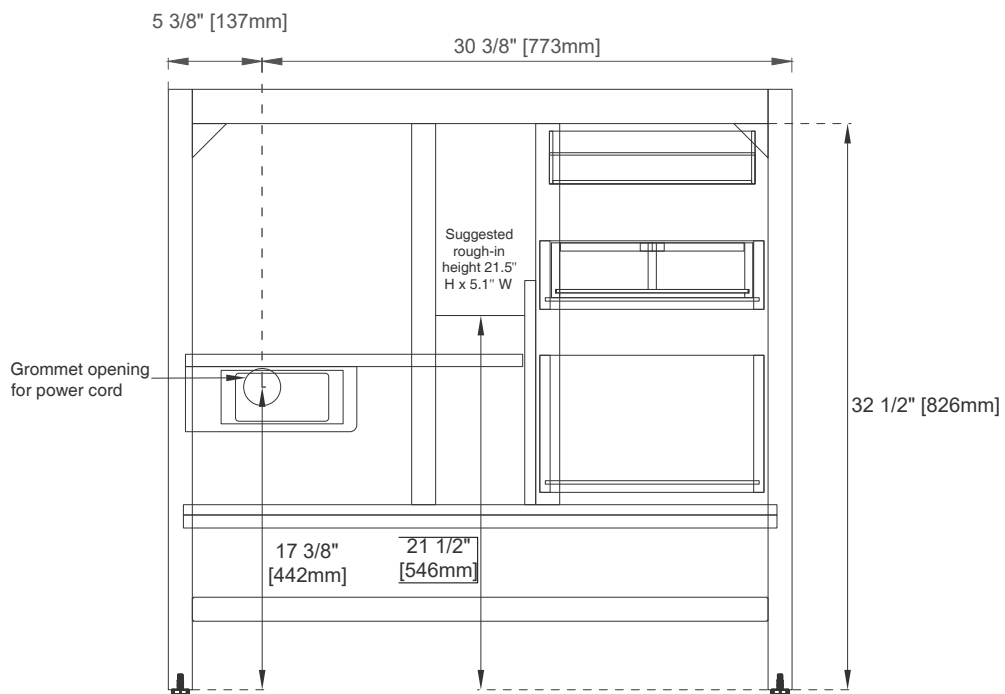

Overflow: Yes, Front Facing

Number of Doors: One

Number of Drawers: Three

Number of Tip Outs: One

USB/Power Component: YES (ETL5011080)

Cord Length: 6'6"

Assembly Type: Yes, with Optional 3cm Top

Bamboo Storage Tray: YES

Fits Drain Hole Size: 1 3/4"

Full Extension, Soft Close Glides

European Soft Close Hinges

Aluminum Laminate Drawer Liners

Adjustable Levelers

Dimension

Width: 35-7/8"

Depth: 23-3/8"

Height: 34-1/2"

Rough-In Height: 21-1/2"

36" ADDISON VANITY

E444-V36-GW

Top View 1

Top View 2

Front View

Bamboo Drawer Organizer

36" ADDISON VANITY

E444-V36-GW

E444-V36-GW

Side View 1

Side View 2

Back View

All dimensions are nominal
 Diagrams are of cabinet only—James Martin Optional Countertops and sinks are not shown

Visit website for warranty and installation information
www.jamesmartinvanities.com