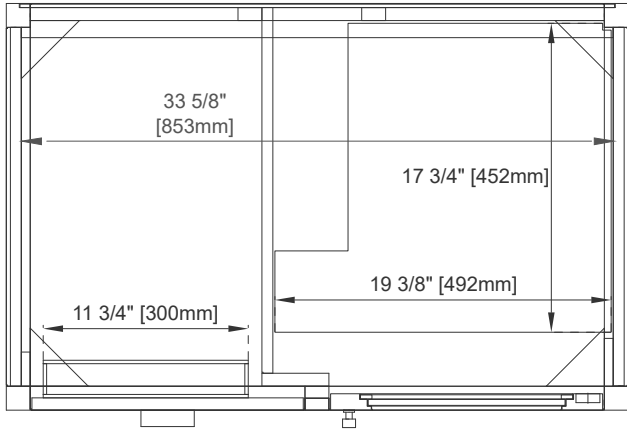

Overflow: Yes, Front Facing

Number of Doors: One

Number of Drawers: Three

Number of Tip Outs: One

USB/Power Component: YES (ETL5011080)

Cord Length: 6'6"

Assembly Type: Yes, with Optional 3cm Top

Bamboo Storage Tray: YES

Fits Drain Hole Size: 1 3/4"

Full Extension, Soft Close Glides

European Soft Close Hinges

Aluminum Laminate Drawer Liners

Adjustable Levelers

Dimension

Width: 35-7/8"

Depth: 23-3/8"

Height: 34-1/2"

Rough-In Height: 21-1/2"

36" ADDISON VANITY

E444-V36-GW

Top View 1

Top View 2

Front View

Bamboo Drawer Organizer

36" ADDISON VANITY

E444-V36-GW

E444-V36-GW

Side View 1

Side View 2

Back View

All dimensions are nominal
 Diagrams are of cabinet only—James Martin Optional Countertops and sinks are not shown

Visit website for warranty and installation information
www.jamesmartinvanities.com