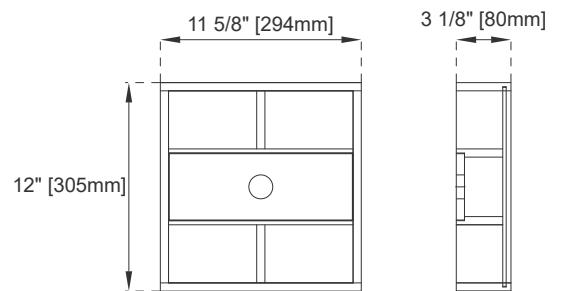

Fits Drain Hole Size: 1 3/4"

Full Extension, Soft Close Glides

European Soft Close Hinges

Aluminum Laminate Drawer Liners

Adjustable Levelers

Dimension

Width: 35-7/8"

Depth: 23-3/8"

Height: 34-1/2"

Rough-In Height: 21-1/2"

36" ADDISON VANITY

E444-V36-GW

Top View 1

Top View 2

Front View

Bamboo Drawer Organizer

Knob

All dimensions are nominal
 Diagrams are of cabinet only—James Martin Optional Countertops and sinks are not shown

Visit website for warranty and installation information
www.jamesmartinvanities.com

36" ADDISON VANITY

E444-V36-GW

E444-V36-GW

Side View 1

Side View 2

Back View

All dimensions are nominal
 Diagrams are of cabinet only—James Martin Optional Countertops and sinks are not shown

Visit website for warranty and installation information
www.jamesmartinvanities.com