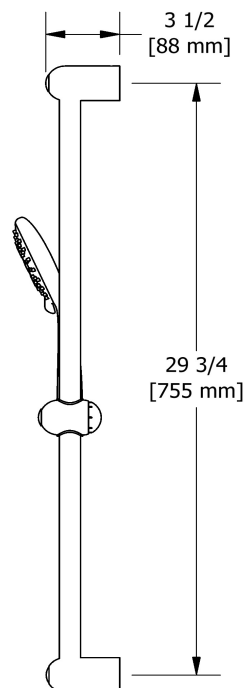

Certifications

- CSA B125.1
- ASME A112.18.1
- CMR248 Approval

Sizes, models and finishes may differ from those presented.

Warranty

This **Riobel Inc.** product you have purchased carries a Limited Lifetime Warranty on the chrome, PVD finish, blacks and all working parts and is guaranteed from the initial purchase date against all manufacturing defects. All other finishes, including plastic components, are guaranteed for one year. All electric and/or electronic parts are covered by a 5-year limited warranty.

Customer Service

Ontario, West Canada : 888-287-5354 Quebec, Maritimes, United States : 866-473-8442