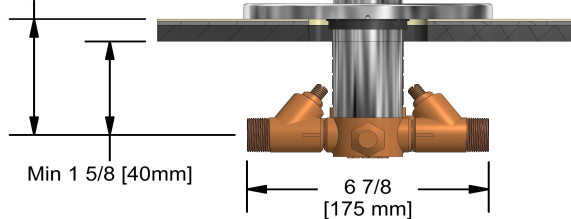

Finished wall /
Wall template cut out, finished wall /
Gabarit de mur pour découpage, mur fini

Sizes, models and finishes may differ from thoses presented.

Warranty

This **Riobel Inc.** product you have purchased carries a Limited Lifetime Warranty on the chrome, PVD finish, blacks and all working parts and is guaranteed from the initial purchase date against all manufacturing defects. All other finishes, including plastic components, are guaranteed for one year. All electric and/or electronic parts are covered by a 5-year limited warranty.

Customer Service

Ontario, West Canada : 888-287-5354 Quebec, Maritimes, United States : 866-473-8442