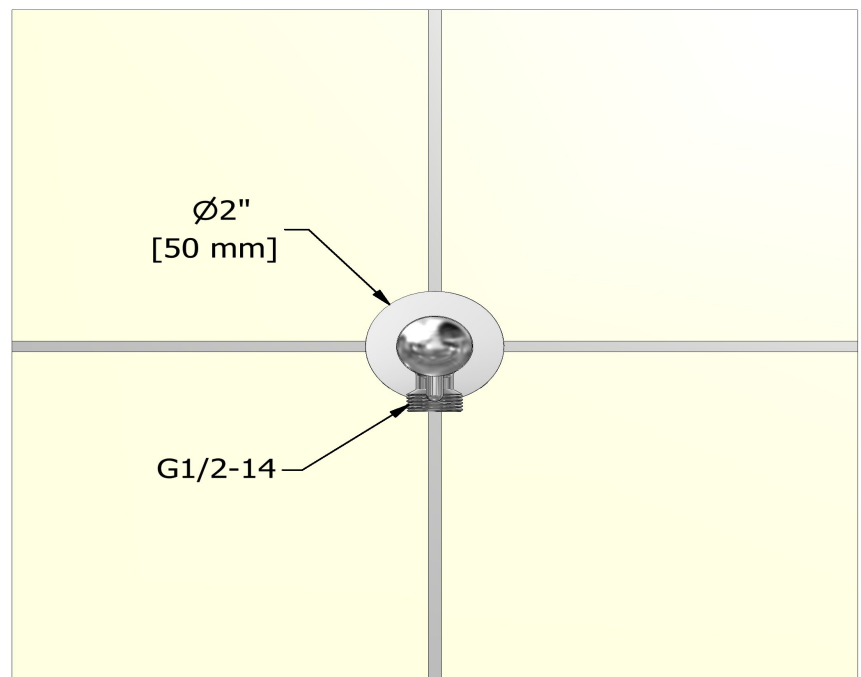

Sizes, models and finishes may differ from those presented.

Warranty

This **Riobel Inc.** product you have purchased carries a Limited Lifetime Warranty on the chrome, PVD finish, blacks and all working parts and is guaranteed from the initial purchase date against all manufacturing defects. All other finishes, including plastic components, are guaranteed for one year. All electric and/or electronic parts are covered by a 5-year limited warranty.

Customer Service

Ontario, West Canada : 888-287-5354 Quebec, Maritimes, United States : 866-473-8442

2020.11.07