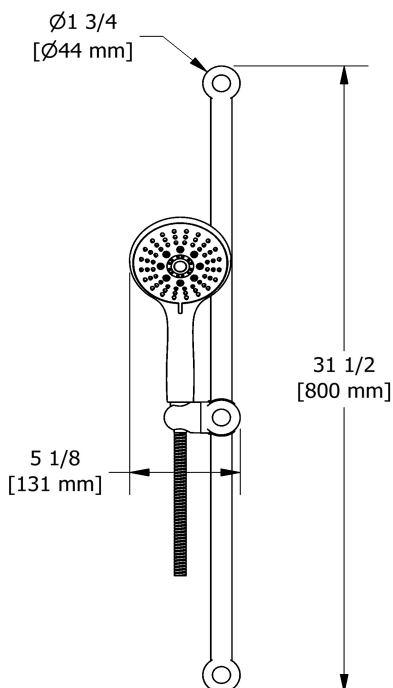

Certifications

- CSA B125.1
- ASME A112.18.1
- CMR248 Approval

Sizes, models and finishes may differ from those presented.

Warranty

This **Riobel Inc.** product you have purchased carries a Limited Lifetime Warranty on the chrome, PVD finish, blacks and all working parts and is guaranteed from the initial purchase date against all manufacturing defects. All other finishes, including plastic components, are guaranteed for one year. All electric and/or electronic parts are covered by a 5-year limited warranty.

Customer Service

Ontario, West Canada : 888-287-5354 Quebec, Maritimes, United States : 866-473-8442