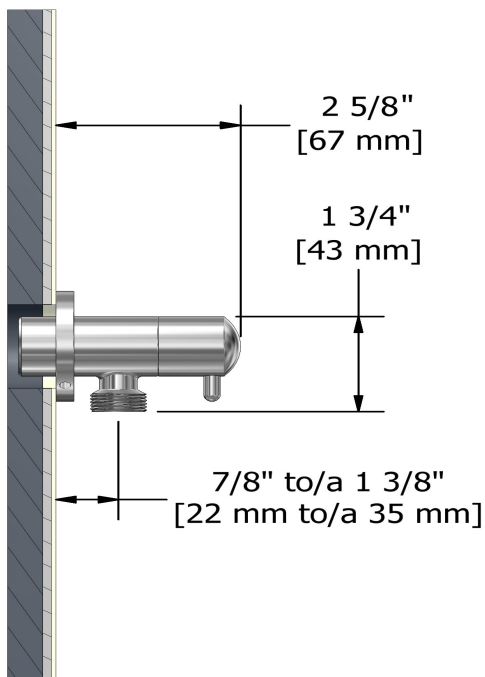

Sizes, models and finishes may differ from those presented.

Warranty

This **Riobel Inc.** product you have purchased carries a Limited Lifetime Warranty on the chrome, PVD finish, blacks and all working parts and is guaranteed from the initial purchase date against all manufacturing defects. All other finishes, including plastic components, are guaranteed for one year. All electric and/or electronic parts are covered by a 5-year limited warranty.

Customer Service

Ontario, West Canada : 888-287-5354 Quebec, Maritimes, United States : 866-473-8442

2020.11.07