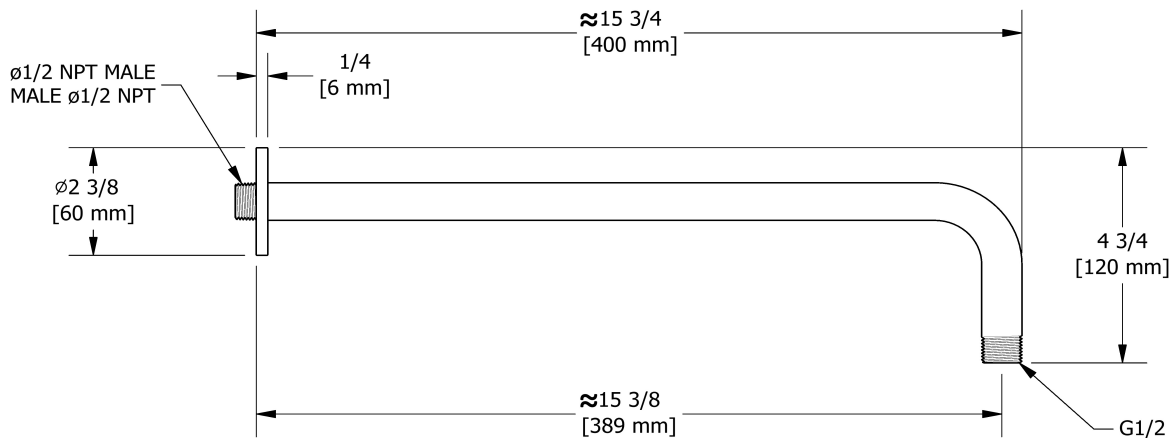

Sizes, models and finishes may differ from those presented.

Warranty

This **Riobel Inc.** product you have purchased carries a Limited Lifetime Warranty on the chrome, PVD finish, blacks and all working parts and is guaranteed from the initial purchase date against all manufacturing defects. All other finishes, including plastic components, are guaranteed for one year. All electric and/or electronic parts are covered by a 5-year limited warranty.

Customer Service

Ontario, West Canada : 888-287-5354 Quebec, Maritimes, United States : 866-473-8442

2020.11.07