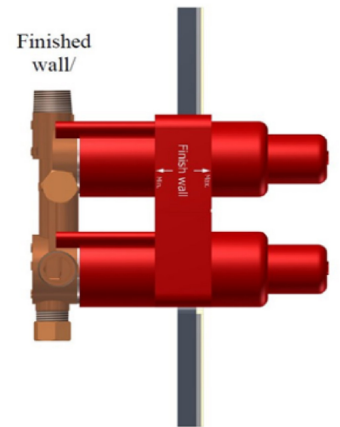

Finished wall /
Wall template cut out, finished wall /
Gabarit de mur pour découpage, mur fini

Sizes, models and finishes may differ from thoses presented.

Warranty

This **Riobel Inc.** product you have purchased carries a Limited Lifetime Warranty on the chrome, PVD finish, blacks and all working parts and is guaranteed from the initial purchase date against all manufacturing defects. All other finishes, including plastic components, are guaranteed for one year. All electric and/or electronic parts are covered by a 5-year limited warranty.

Customer Service

Ontario, West Canada : 888-287-5354 Quebec, Maritimes, United States : 866-473-8442