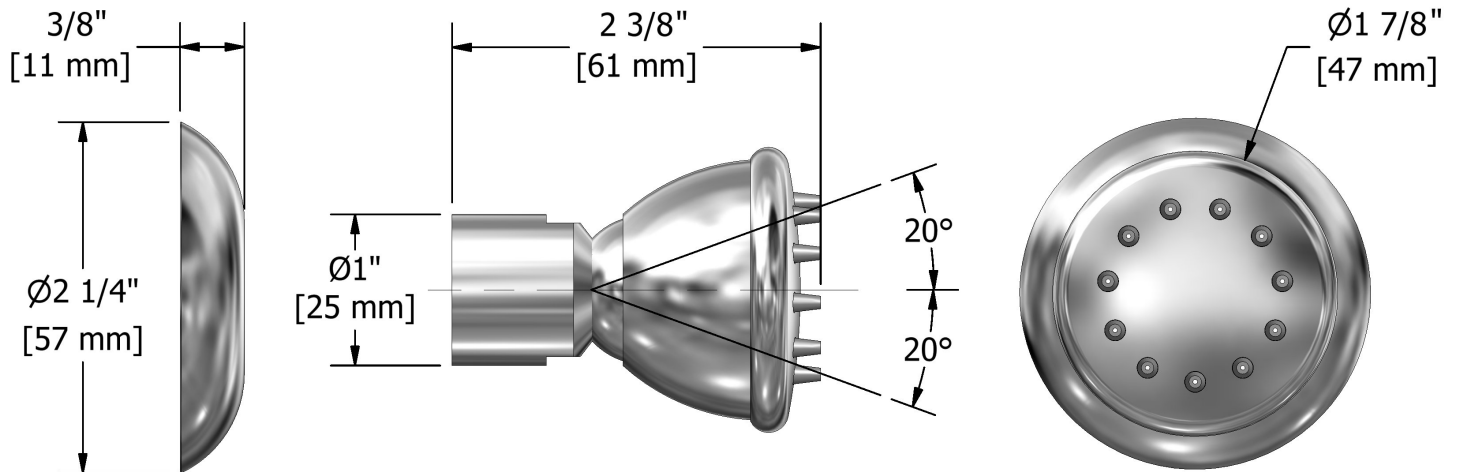

Sizes, models and finishes may differ from thoses presented.

Warranty

This **Riobel Inc.** product you have purchased carries a Limited Lifetime Warranty on the chrome, PVD finish, blacks and all working parts and is guaranteed from the initial purchase date against all manufacturing defects. All other finishes, including plastic components, are guaranteed for one year. All electric and/or electronic parts are covered by a 5-year limited warranty.

Customer Service

Ontario, West Canada : 888-287-5354 Quebec, Maritimes, United States : 866-473-8442

2020.11.07