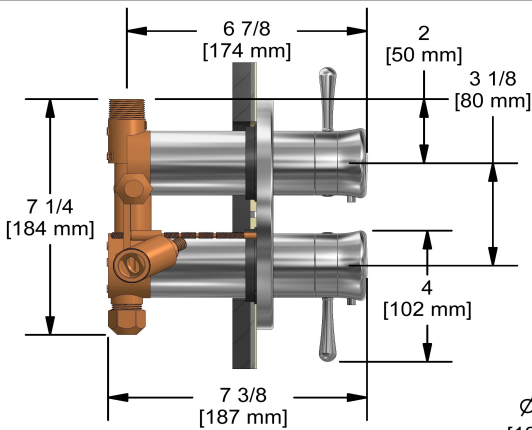

Ø7 1/8 [180 mm]

2 5/8 to à 4 1/8 [67mm to à 105mm]