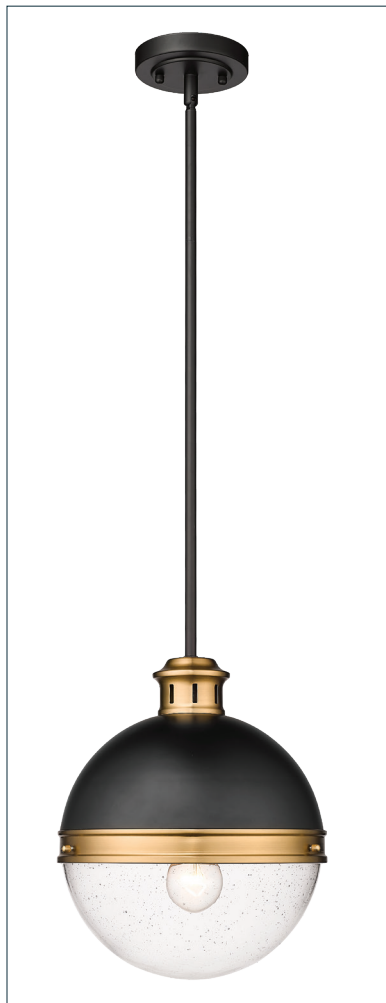

4257

ELLMIRA ONE LIGHT PENDANT

FINISHES

MB/AB - Matte Black/Antique Brass

DIMENSIONS

Width 11"
Height 16"
Canopy Width 5"
Canopy Depth 0.75"
Stems (1 ea.) 6", 12" & 18"
Weight 5.41 lbs

MATERIAL

Steel

GLASS

Glass Clear Seedy

LAMPING

Bulbs 1-Medium
Bulbs Base Medium (E26)
Watts per Bulb 100W
Voltage 120V
Total Wattage 100W
Bulbs Included No

CERTIFICATION

UL Dry Location

ITEM NUMBER

SKU's 4257 MB/AB

4257 MB/AB

Millennium Lighting
105 Declaration Drive
McDonough, GA 30253
www.millenniumlighting.com