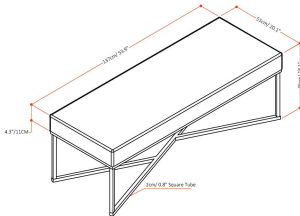

LOGAN 54 INCH OTTOMAN BENCH

Net Weight: 33.5 (lbs)